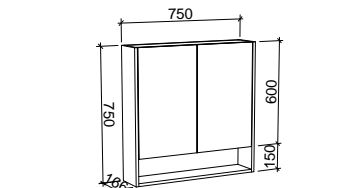

750mm

SKU	RRP
SAN-SC-750-D-G	$983
SAN-SC-750-D-P	$1,109