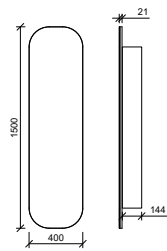

01.

[01.] Jazz Arch Mirror Tallboy | JZA-TB-400-W-G | $1,378 White Satin Cabinet Jazz Arch Mirror Tallboy Platinum Tallboy | JZA-TB-400-W-P | $1,490 Please refer to pricelist pages for all available options.

Lincoln Tallboy

The Lincoln Tallboy is a master of disguise with its tilt-out removable laundry basket, making it easy to keep your dirty clothes out of sight. The customisable height and optional mirror front makes this a practical and stylish winner.

- Upgrade to Platinum option with Luxe Graphite interior and glass internal shelves to match Platinum vanities (basket and hardware will remain white)
- Fixed width, but customisable height
- Available in wall hung, floor standing and on legs