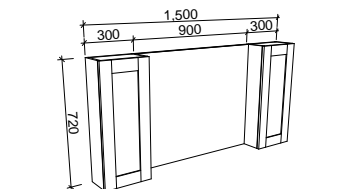

1500mm Single

SKU	RRP
VIC-SC-1500-S-G	$1,671
VIC-SC-1500-S-P	$1,735

NOTE: -L- refers to door position. Right-hand door also available. Order by replacing -R- with -L- in the relevant SKU.

NOTE: -L- refers to door position. Right-hand door also available. Order by replacing -R- with -L- in the relevant SKU.