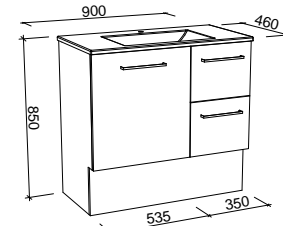

CABINET WITH	SKU	RRP
Regal Mineral Composite Top	CAR-V-900-C-REG-F	$2,142
Alpha Ceramic Top	CAR-V-900-C-APH-F	$2,142
Haven Matt Dolomite Top	CAR-V-900-C-HVN-F	$2,142
Grand Mineral Composite Top	CAR-V-900-C-GND-F	$2,357
No Top	CAR-VCO-900-C-X-F	$1,606