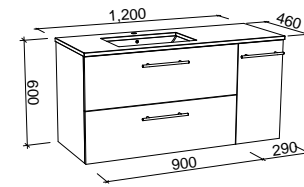

MARSHALL 1200mm

Wall Hung

CABINET WITH	SKU	RRP
20mm SilkSurface Top with White Gloss Above Counter Ceramic Basin Left-hand Offset	MAR-V-1200-L-SSA-W	$3,062
20mm SilkSurface Top with White Gloss Under Counter Ceramic Basin Left-hand Offset	MAR-V-1200-L-SSU-W	$3,062
No Top Left-hand Offset	MAR-VCO-1200-L-X-W	$1,843

NOTE: Available with offset bowl above drawers only. Right-hand offset also available. Order by replacing -L- with -R- in the relevant SKU.

Floor Standing