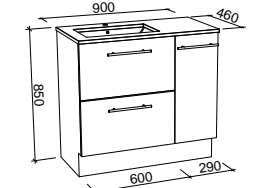

CABINET WITH	SKU	RRP
20mm SilkSurface Top with White Gloss Above Counter Ceramic Basin Left-hand Offset	MAR-V-900-L-SSA-F	$2,861
20mm SilkSurface Top with White Gloss Under Counter Ceramic Basin Left-hand Offset	MAR-V-900-L-SSU-F	$2,861
No Top Left-hand Offset	MAR-VCO-900-L-X-F	$1,712