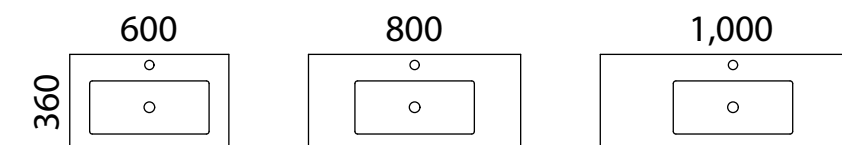

02.

[01.] Florida Ensuite Vanity 1000mm | FLOE-V-1000-C-URB-W | $1,259 Rural Oak Cabinet with Urban Ceramic Top | Shown with Under Cabinet Vanity Lighting | LED-L-UNDERCAB-V | ADD $413 [02.] Florida Ensuite Vanity 600mm | FLOE-V-600-C-URB-W | $886 White Satin Cabinet with Urban Ceramic Top **Please refer to pricelist pages for all available options.**