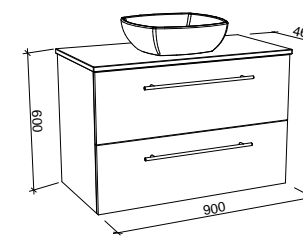

OXBOW 900mm

Wall Hung