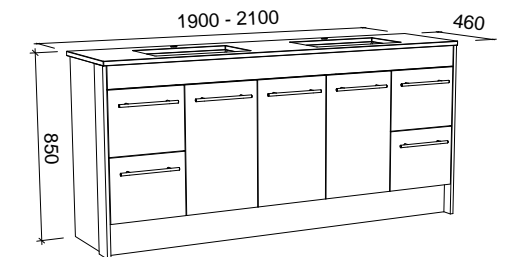

Floor Standing