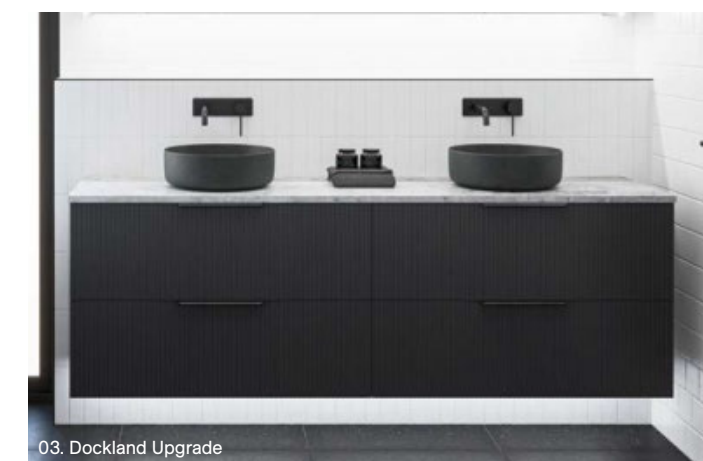

[01.] Henley Vanity 1500mm | HEN-V-1500-D-SSA-W | $5,295 Olive Satin Cabinet with Calcutta Snow SilkSurface Top and Brushed Gold Luxe Stainless Steel Basins | Shown with Basin Colour Upgrade | UPG-OPT-STAINLESS | ADD $374 per basin | Shown with Under Cabinet Vanity Lighting | LED-L-UNDERCAB-V | ADD $413 **[02.] Henley Vanity 900mm** | HEN-V-900-C-SSA-F | $3,432 Light Grey Satin Cabinet with Arctic White SilkSurface Top and White Gloss Allure Ceramic Basin **[03.] Henley Vanity 1800mm** | HEN-V-1800-D-SSA-W | $5,458 Black Satin Cabinet with Grigio Stone SilkSurface Top and Black Matt Allure Ceramic Basins | Shown with Basin Colour Upgrade | UPG-OPT-BASCOLOUR | ADD $152 per basin | Shown with Cabinet Front Upgrade | ROU-OPT-DOCKLAND | ADD $186 per drawer | Shown with Under Cabinet Vanity Lighting | LED-L-UNDERCAB-V | ADD $413 **[04.] Henley Vanity 600mm** | HEN-V-600-C-SSU-W | $2,798 White Satin Cabinet with Stratiss SilkSurface Top and White Gloss Allure Under Counter Ceramic Basin **Please refer to pricelist pages for all available options.**