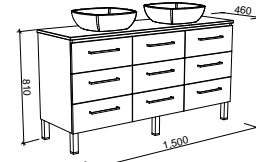

CABINET WITH	SKU	RRP
20mm SilkSurface Top with White Gloss Above Counter Ceramic Basins	ASH-V-1500-D-SSA-L	$5,978
No Top	ASH-VCO-1500-D-X-L	$3,486