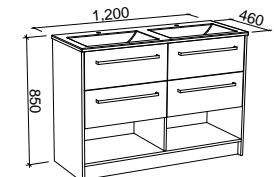

KANSAS 1200mm DOUBLE BOWL

Wall Hung

CABINET WITH	SKU	RRP
Alpha Ceramic Top	KAN-V-1200-D-APH-W	\$2,973
No Top	KAN-VCO-1200-D-X-W	\$1,733

Floor Standing

CABINET WITH	SKU	RRP
Alpha Ceramic Top	KAN-V-1200-D-APH-F	\$3,796
No Top	KAN-VCO-1200-D-X-F	\$2,600