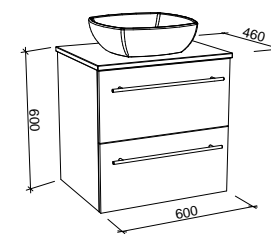

OXBOW 600mm

Wall Hung