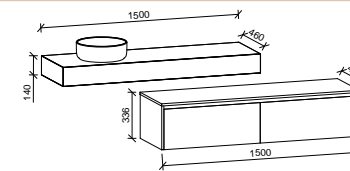

Milan

MILAN 1500mm

Wall Hung

CABINET WITH	SKU	RRP
Complete Unit Left-hand Offset Including White Gloss Ceramic Above Counter Basin, Laminate Slab Top and Cabinet	MIL-V-1500-L-LMA-W	$4,073
Complete Unit Left-hand Offset Including White Gloss Ceramic Above Counter Basin, SilkSurface Top and Cabinet	MIL-V-1500-L-BAA-W	$4,477
Wall Hung Cabinet Only Left-hand Offset	MIL-VCO-1500-L-X-W	$2,018
Laminated Slab Top and Basin Only 1500 x 460 x 140 with mounting brackets Left-hand Offset Incl. White Gloss Ceramic Above Counter Basin	LMA-ST-1500-140-460-L	$2,407
SilkSurface Top and Basin Only 1500 x 460 x 140 with mounting brackets Left-hand Offset Incl. White Gloss Ceramic Above Counter Basin	BAA-ST-1500-140-460-L	$2,696

NOTE: Right-hand offset also available. Order by replacing -L- with -R- in the relevant SKU.

Ollie

OLLIE 400mm

Wall Hung

CABINET WITH	SKU	RRP
Nano Dolomite Top Left-hand Offset	OLL-V-400-L-NAN-W	$752
No Top Left-hand Offset	OLL-VCO-400-L-X-W	$395

NOTE: Side fingerpull standard unless specified otherwise. Please specify hinge side upon ordering. Right-hand offset also available. Order by replacing -L- with -R- in the relevant SKU.