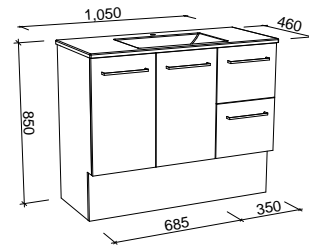

CABINET WITH	SKU	RRP
Regal Mineral Composite Top	CAR-V-1050-C-REG-F	$2,390
Grand Mineral Composite Top	CAR-V-1050-C-GND-F	$2,660
No Top	CAR-VCO-1050-C-X-F	$1,786