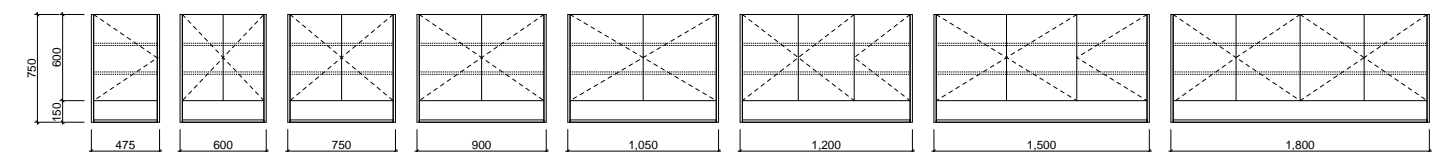

[01.] Sanremo Shaving Cabinet 900mm | SAN-SC-900-D-G | $1,078 Light Pistachio Satin Cabinet **Sanremo Platinum Shaving Cabinet 900mm** | SAN-SC-900-D-P | $1,201
[02.] Sanremo Shaving Cabinet 1200mm | SAN-SC-1200-3-G | $1,311 White Satin Cabinet with Rural Oak Back Shelf **Sanremo Platinum Shaving Cabinet 1200mm** | SAN-SC-1200-3-P | $1,436 **[03.] Sanremo Shaving Cabinet 1500mm** | SAN-SC-1500-3-G | $1,434 Planked Urban Oak Cabinet shown with doors open **Sanremo Platinum Shaving Cabinet 1500mm** | SAN-SC-1500-3-P | $1,558 **[04.] Sanremo Shaving Cabinet 475mm** | SAN-SC-475-S-G | $718 each Florentine Walnut Cabinet **Sanremo Platinum Shaving Cabinet 475mm** | SAN-SC-475-S-P | $815 each **[05.] Sanremo Shaving Cabinet 1500mm** | SAN-SC-1500-3-G | $1,434 Emerald Green Satin Cabinet **Sanremo Platinum Shaving Cabinet 1500mm** | SAN-SC-1500-3-P | $1,558 **Please refer to pricelist pages for all available options.**