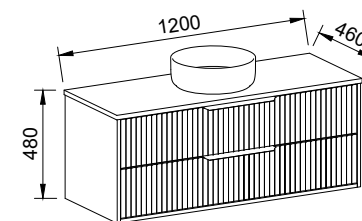

EMMETT 900mm

Wall Hung

CABINET WITH	SKU	RRP
20mm SilkSurface Top with White Gloss Above Counter Ceramic Basin	EMM-V-900-C-SSA-W	\$2,497
No Top	EMM-VCO-900-C-X-W	\$1,751

EMMETT 1200mm

Wall Hung

CABINET WITH	SKU	RRP
20mm SilkSurface Top with White Gloss Above Counter Ceramic Basin	EMM-V-1200-C-SSA-W	\$3,033
No Top	EMM-VCO-1200-C-X-W	\$2,100