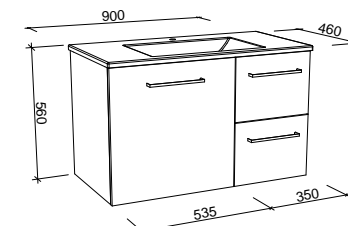

CARLO 900mm

Wall Hung

CABINET WITH	SKU	RRP
Regal Mineral Composite Top	CAR-V-900-C-REG-W	$1,926
Alpha Ceramic Top	CAR-V-900-C-APH-W	$1,926
Haven Matt Dolomite Top	CAR-V-900-C-HVN-W	$1,926
Grand Mineral Composite Top	CAR-V-900-C-GND-W	$2,158
No Top	CAR-VCO-900-C-X-W	$1,410

Floor Standing