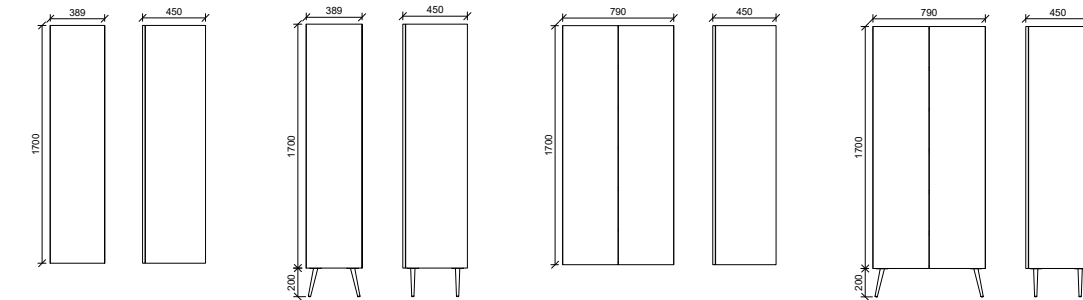

[01.] Sutherland House Tallboy | SHC-TB-400-L-G | $2,094 Light Pistachio Satin Cabinet [02.] Sutherland House Tallboy | SHC-TB-400-W-G | $1,942 Navy Blue Satin Cabinet | Shown with Push-to-Open Upgrade | UPG-OPT-DOOR-PTO | ADD $61 per door Please refer to pricelist pages for all available options.