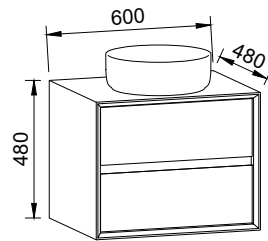

EMBRACE 600mm

Wall Hung

CABINET WITH	SKU	RRP
20mm SilkSurface Top with White Gloss Above Counter Ceramic Basin	EMB-V-600-C-SSA-W	\$3,583

EMBRACE 750mm

Wall Hung

CABINET WITH	SKU	RRP
20mm SilkSurface Top with White Gloss Above Counter Ceramic Basin	EMB-V-750-C-SSA-W	\$3,750