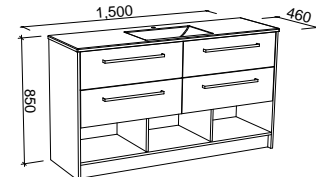

CABINET WITH	SKU	RRP
Alpha Ceramic Top	KAN-V-1500-C-APH-F	$4,680
Regal Mineral Composite Top	KAN-V-1500-C-REG-F	$4,224
Haven Matt Dolomite Top	KAN-V-1500-C-HVN-F	$4,224
20mm SilkSurface Top with White Gloss Above Counter Ceramic Basin	KAN-V-1500-C-SSA-F	$4,830
20mm SilkSurface Top with White Gloss Under Counter Ceramic Basin	KAN-V-1500-C-SSU-F	$4,830
No Top	KAN-VCO-1500-C-X-F	$3,136

Kansas

G GOLD INCLUSIONS