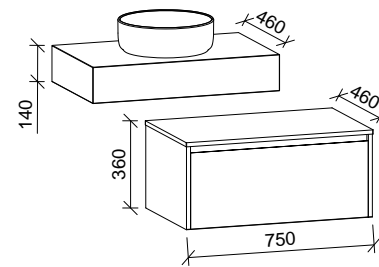

P PLATINUM INCLUSIONS

MILAN 750mm

Wall Hung

CABINET WITH	SKU	RRP
Complete Unit Including White Gloss Ceramic Above Counter Basin, Laminate Slab Top and Cabinet	MIL-V-750-C-LMA-W	$3,044
Complete Unit Including White Gloss Ceramic Above Counter Basin, SilkSurface Top and Cabinet	MIL-V-750-C-BAA-W	$2,778
Wall Hung Cabinet Only	MIL-VCO-750-C-X-W	$1,631
Laminated Slab Top and Basin Only 750 x 460 x 140 with mounting brackets Incl. White Gloss Ceramic Above Counter Basin	LMA-ST-750-140-460-C	$1,663
SilkSurface Top and Basin Only 750 x 460 x 140 with mounting brackets Incl. White Gloss Ceramic Above Counter Basin	BAA-ST-750-140-460-C	$1,207