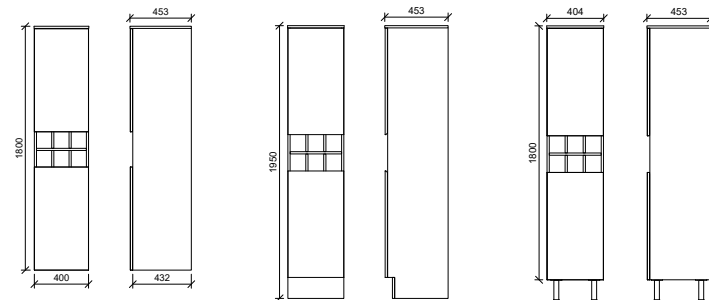

01.

[01.] St Clair Tallboy | STC-TB-400-W-G | $1,792 White Satin Cabinet St Clair Platinum Tallboy | STC-TB-400-W-P | $1,908 Please refer to pricelist pages for all available options.

Sutherland House Tallboy BY SHAYNNA BLAZE

A bathroom isn't complete without practical storage solutions. This tallboy is a perfect compliment to your Sutherland House vanity, available in matching patterns.

- White Satin and Oak finish on the interior shelves
- Available in wall hung and on legs