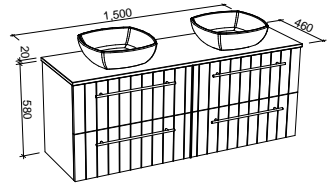

LINEAR
Order with Linear Pattern

QUILTED
Order with Quilted Pattern

VERTICAL
Order with Vertical Pattern

Henley

G GOLD INCLUSIONS

HENLEY 1500mm DOUBLE BOWL

Wall Hung

CABINET WITH	SKU	RRP
20mm SilkSurface Top with White Gloss Above Counter Ceramic Basins	HEN-V-1500-D-SSA-W	\$5,295
20mm SilkSurface Top with White Gloss Under Counter Ceramic Basins	HEN-V-1500-D-SSU-W	\$5,295
No Top	HEN-VCO-1500-D-X-W	\$3,231