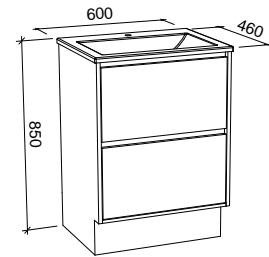

CABINET WITH	SKU	RRP
Alpha Ceramic Top	GRA-V-600-C-APH-F	$1,852
Regal Mineral Composite Top	GRA-V-600-C-REG-F	$1,852
20mm SilkSurface Top with White Gloss Above Counter Ceramic Basin	GRA-V-600-C-SSA-F	$2,189
20mm SilkSurface Top with White Gloss Under Counter Ceramic Basin	GRA-V-600-C-SSU-F	$2,189
No Top	GRA-VCO-600-C-X-F	$1,321

Floor Standing