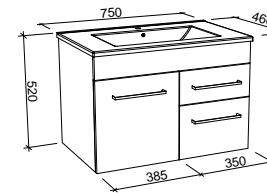

INDIANA 600mm

Wall Hung

CABINET WITH	SKU	RRP
Alpha Ceramic Top	IND-V-600-C-APH-W	\$889
No Top	IND-VCO-600-C-X-W	\$710

INDIANA 750mm

Wall Hung

CABINET WITH	SKU	RRP
Alpha Ceramic Top	IND-V-750-C-APH-W	\$1,077
No Top	IND-VCO-750-C-X-W	\$909