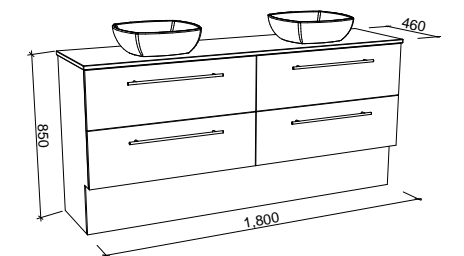

CABINET WITH	SKU	RRP
20mm SilkSurface Top with White Gloss Above Counter Ceramic Basins	OXB-V-1800-D-SSA-F	$5,279
20mm SilkSurface Top with White Gloss Under Counter Ceramic Basins	OXB-V-1800-D-SSU-F	$5,279
No Top	OXB-VCO-1800-D-X-F	$3,254