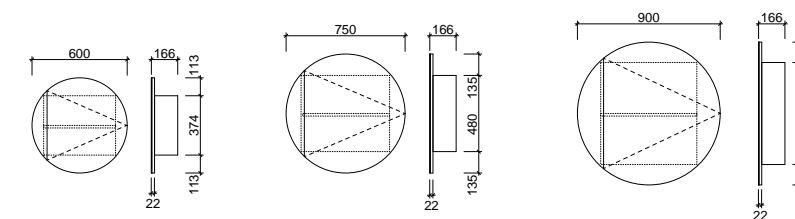

[01.] Havana Shaving Cabinet 750mm | HAV-SC-750-S-G | $996 Perugian Walnut Cabinet Havana Platinum Shaving Cabinet 750mm | HAV-SC-750-S-P | $1,068 [02.] Havana Shaving Cabinet 750mm | HAV-SC-750-S-G | $996 White Satin Cabinet shown with door open Havana Platinum Shaving Cabinet 750mm | HAV-SC-750-S-P | $1,068 [03.] Havana Shaving Cabinet 900mm | HAV-SC-900-S-G | $1,093 White Satin Cabinet Havana Platinum Shaving Cabinet 900mm | HAV-SC-900-S-P | $1,164 [04.] Havana Platinum Shaving Cabinet 750mm | HAV-SC-750-S-P | $1,068 White Satin Cabinet shown with door open Please refer to pricelist pages for all available options.