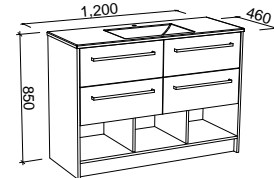

CABINET WITH	SKU	RRP
Alpha Ceramic Top	KAN-V-1200-C-APH-F	$3,291
Regal Mineral Composite Top	KAN-V-1200-C-REG-F	$3,291
Haven Matt Dolomite Top	KAN-V-1200-C-HVN-F	$3,291
20mm SilkSurface Top with White Gloss Above Counter Ceramic Basin	KAN-V-1200-C-SSA-F	$3,884
20mm SilkSurface Top with White Gloss Under Counter Ceramic Basin	KAN-V-1200-C-SSU-F	$3,884
No Top	KAN-VCO-1200-C-X-F	$2,600