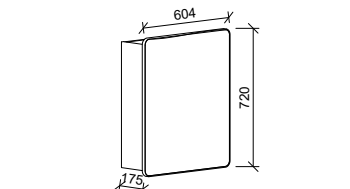

SUTHERLAND HOUSE BY SHAYNNA BLAZE

600mm*

SKU	RRP
SHC-SC-600-S-G	$1,149