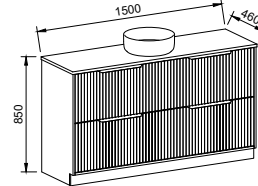

CABINET WITH	SKU	RRP
20mm SilkSurface Top with White Gloss Above Counter Ceramic Basin	ELW-V-1500-C-SSA-F	$4,893
20mm SilkSurface Top with White Gloss Under Counter Ceramic Basin	ELW-V-1500-C-SSU-F	$5,051
No Top	ELW-VCO-1500-C-X-F	$3,780