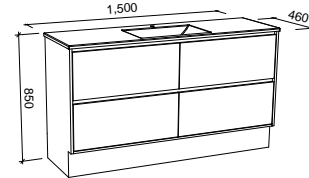

CABINET WITH	SKU	RRP
Alpha Ceramic Top	GRA-V-1500-C-APH-F	$3,850
Regal Mineral Composite Top	GRA-V-1500-C-REG-F	$3,735
Haven Matt Dolomite Top	GRA-V-1500-C-HVN-F	$3,735
20mm SilkSurface Top with White Gloss Above Counter Ceramic Basin	GRA-V-1500-C-SSA-F	$4,331
20mm SilkSurface Top with White Gloss Under Counter Ceramic Basin	GRA-V-1500-C-SSU-F	$4,331
No Top	GRA-VCO-1500-C-X-F	$2,612