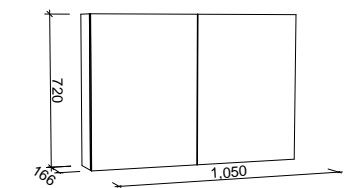

1050mm

SKU	RRP
TEN-SC-1050-D-G	$1,063
TEN-SC-1050-D-P	$1,185