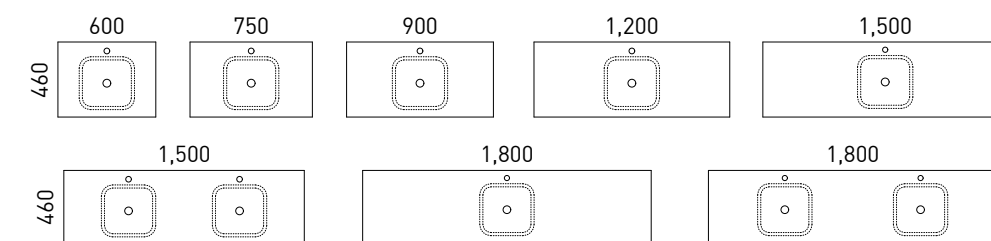

Available in wall hung or floor standing.

- Top options include:
 - 18mm laminated top with above counter basin/s
- Cabinet options include:
 - Woodgrain only

[01.] Delaware Vanity 1200mm | DEL-V-1200-C-LMA-W | \$2,208 Planked Urban Oak Cabinet with Laminate Top and White Gloss Allure Flute Ceramic Basin **[02.] Delaware Vanity 1500mm** | DEL-V-1500-C-LMA-F | \$3,241 Tassie Oak Cabinet with Laminate Top and White Gloss Enchant Ceramic Basin **[03.] Delaware Vanity 1800mm** | DEL-V-1800-D-LMA-W | \$2,968 Prime Oak Cabinet with Laminate Top and White Gloss Allure Ceramic Basins **[04.] Delaware Vanity 900mm** | DEL-V-900-C-LMA-W | \$1,653 Perugian Walnut Cabinet with Laminate Top and White Gloss Allure Raked Ceramic Basin **Please refer to pricelist pages for all available options.**