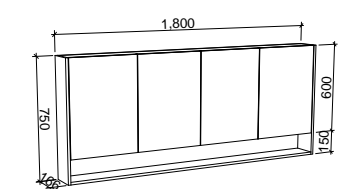

1800mm

SKU	RRP
SAN-SC-1800-4-G	$1,551
SAN-SC-1800-4-P	$1,675