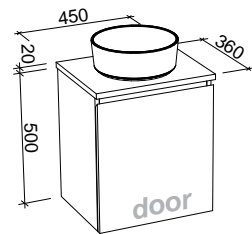

Billie

G GOLD INCLUSIONS

BILLIE 450mm

Wall Hung

CABINET WITH	SKU	RRP
20mm SilkSurface Top with White Gloss Above Counter Ceramic Basin	BIL-V-450-C-SSA-W	$1,639
No Top	BIL-VCO-450-C-X-W	$768

NOTE: Please confirm hinge side when ordered.