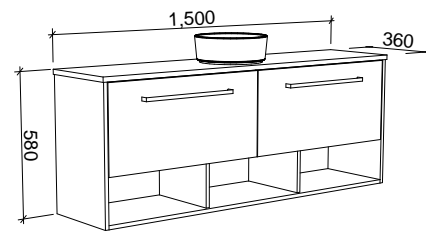

NOTE: See pages 247 - 256 for selected small space basins for the Karlie.

Karlie

G GOLD INCLUSIONS

KARLIE 1500mm CENTRE BOWL

Wall Hung

CABINET WITH	SKU	RRP
20mm SilkSurface Top with White Gloss Above Counter Ceramic Basin	KAR-V-1500-C-SSA-W	\$3,842
20mm SilkSurface Top with White Gloss Ceramic Mini Under Counter Basin	KAR-V-1500-C-SSU-W	\$3,842
No Top	KAR-VCO-1500-C-X-W	\$2,117