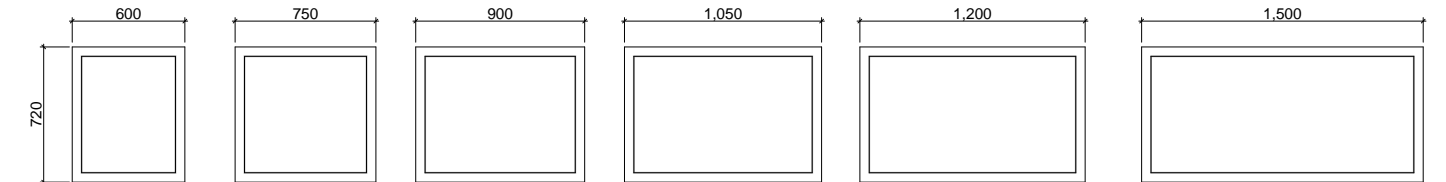

[01.] Miami Mirror 1200mm | MIA-M-1200-720 | $782 Rural Oak Frame **[02.] Miami Mirror 1050mm** | MIA-M-1050-720 | $709 Light Grey Satin Frame **[03.] Miami Mirror 750mm** | MIA-M-750-720 | $532 White Satin Frame **Please refer to pricelist pages for all available options.**