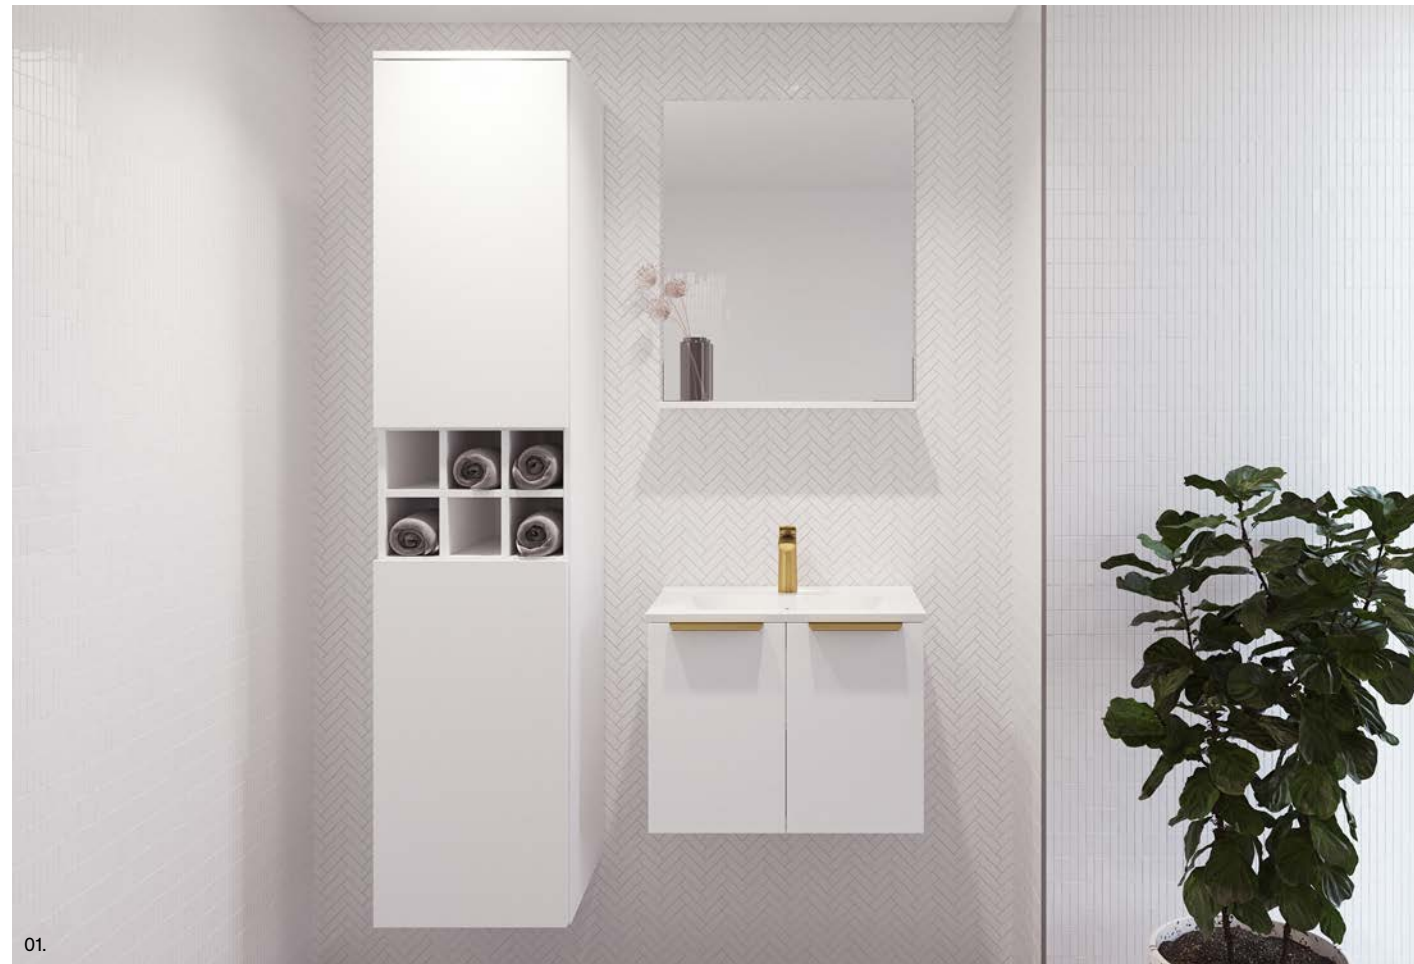

St Clair Tallboy

Introducing the St Clair Tallboy, a stylish and functional addition to any bathroom. With its centre towel storage and adjustable shelves inside, this tallboy will keep your space organised and clutter-free, elevating your bathrooms overall aesthetic.

- Upgrade to Platinum option with Luxe Graphite interior and glass internal shelves to match Platinum vanities
- Available in wall hung, floor standing and on legs.