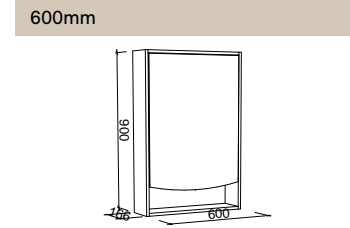

PURE BLISS*

SKU	RRP
PBS-SC-600-S-G	$925
PBS-SC-600-S-P	$1,050