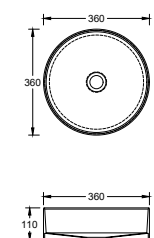

Stainless Steel Basins

Luxe Brushed Gold

BG LUX-BS-360-BG-U | $665
(Including waste)