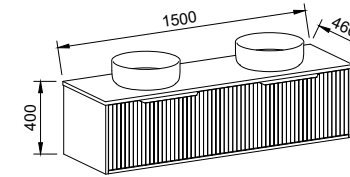

ELWOOD 1500mm DOUBLE BOWL

Wall Hung

CABINET WITH	SKU	RRP
20mm SilkSurface Top with White Gloss Above Counter Ceramic Basins	ELW-V-1500-D-SSA-W	$3,783
20mm SilkSurface Top with White Gloss Under Counter Ceramic Basins	ELW-V-1500-D-SSU-W	$3,941
No Top	ELW-VCO-1500-D-X-W	$1,829

Floor Standing