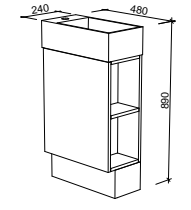

CABINET WITH	SKU	RRP
Liberty Ceramic Top Left-hand Offset	LOT-V-480-L-LIB-F	$856
No Top Left-hand Offset	LOT-VCO-480-L-X-F	$633

Marshall

G GOLD INCLUSIONS