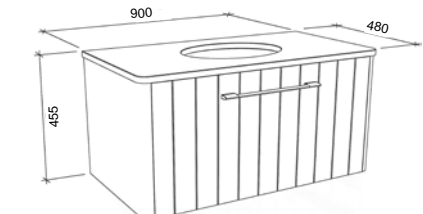

SABA 900mm

Wall Hung

CABINET WITH	SKU	RRP
20mm SilkSurface Top with White Gloss Above Counter Ceramic Basin	SAB-V-900-C-SSA-W	$2,249
20mm SilkSurface Top with White Gloss Under Counter Ceramic Basin	SAB-V-900-C-SSU-W	$2,540
No Top	SAB-VCO-900-C-X-W	$1,218