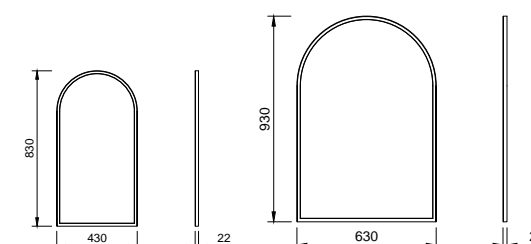

Church Frame Mirror

Introducing the Church Frame, a design that strikes the perfect balance between classic grace and contemporary flair. Select any colour from our painted collection to complement your space.

- Easy split batten mounting system
- Optional surround lighting available (additional charges apply)
- White satin frame unless specified otherwise

[01.] Church Mirror 430mm | CHUF-M-430-830 | $747 each White Satin Frame [02.] Church Mirror 630mm | CHUF-M-630-1030 | $896 each White Satin Frame
[03.] Church Mirror 430mm | CHUF-M-430-830 | $747 Light Grey Satin Frame Please refer to pricelist pages for all available options.