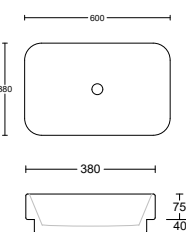

Rome Inset White

Offset or wall mounted tapware required

WG ROM-BS-600-WG-S | $233