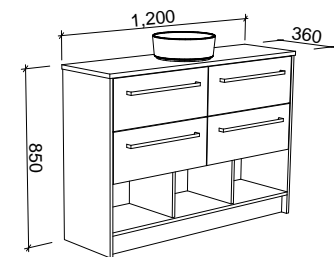

CABINET WITH	SKU	RRP
20mm SilkSurface Top with White Gloss Above Counter Ceramic Basin	KAR-V-1200-C-SSA-F	$3,860
20mm SilkSurface Top with White Gloss Ceramic Mini Under Counter Basin	KAR-V-1200-C-SSU-F	$3,860
No Top	KAR-VCO-1200-C-X-F	$2,600

NOTE: See pages 247 - 256 for selected small space basins for the Karlie.