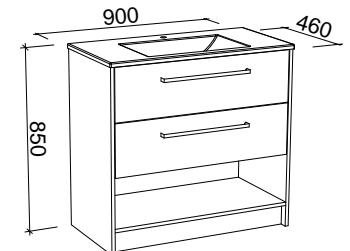

CABINET WITH	SKU	RRP
Alpha Ceramic Top	KAN-V-900-C-APH-F	$2,309
Regal Mineral Composite Top	KAN-V-900-C-REG-F	$2,309
Haven Matt Dolomite Top	KAN-V-900-C-HVN-F	$2,309
20mm SilkSurface Top with White Gloss Above Counter Ceramic Basin	KAN-V-900-C-SSA-F	$2,996
20mm SilkSurface Top with White Gloss Under Counter Ceramic Basin	KAN-V-900-C-SSU-F	$2,996
No Top	KAN-VCO-900-C-X-F	$1,752