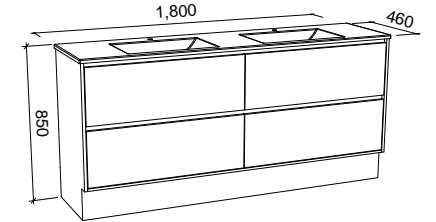

CABINET WITH	SKU	RRP
Regal Mineral Composite Top	GRA-V-1800-D-REG-F	$4,452
20mm SilkSurface Top with White Gloss Above Counter Ceramic Basins	GRA-V-1800-D-SSA-F	$4,838
20mm SilkSurface Top with White Gloss Under Counter Ceramic Basins	GRA-V-1800-D-SSU-F	$4,838
No Top	GRA-VCO-1800-D-X-F	$2,776