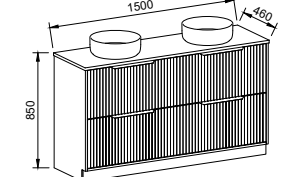

CABINET WITH	SKU	RRP
20mm SilkSurface Top with White Gloss Above Counter Ceramic Basins	ELW-V-1500-D-SSA-F	$5,122
20mm SilkSurface Top with White Gloss Under Counter Ceramic Basins	ELW-V-1500-D-SSU-F	$5,280
No Top	ELW-VCO-1500-D-X-F	$3,847