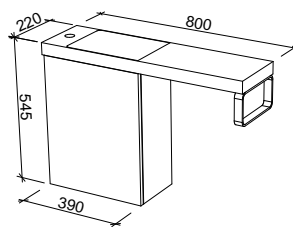

OSCAR 800mm TOP / 390mm CABINET

Wall Hung