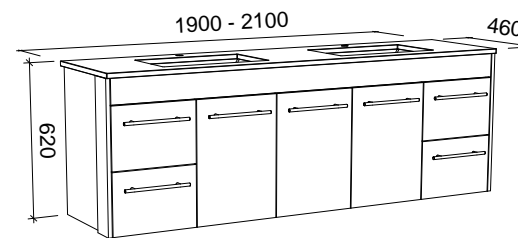

CABINET WITH	SKU	RRP
20mm SilkSurface Top with White Gloss Above Counter Ceramic Basin	WTW-V-2100-C-SSA-W	$5,393
20mm SilkSurface Top with White Gloss Under Counter Ceramic Basin	WTW-V-2100-C-SSU-W	$5,393
No Top	WTW-VCO-2100-C-X-W	$2,897

CABINET WITH	SKU	RRP
20mm SilkSurface Top with White Gloss Above Counter Ceramic Basin	WTW-V-2100-C-SSA-F	$5,917
20mm SilkSurface Top with White Gloss Under Counter Ceramic Basin	WTW-V-2100-C-SSU-F	$5,917
No Top	WTW-VCO-2100-C-X-F	$3,423

WALL TO WALL 1901mm - 2100mm DOUBLE BOWL (Nominate the exact size you require when ordering)

Wall Hung