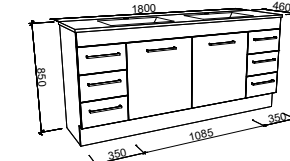

Bargo

G GOLD INCLUSIONS

BARGO 1800mm DOUBLE BOWL

Wall Hung

Floor Standing

On Legs

CABINET WITH	SKU	RRP
Classic Mineral Composite Top	BAR-V-1800-D-CLA-W	\$3,833
Regal Mineral Composite Top	BAR-V-1800-D-REG-W	\$4,077
Grand Mineral Composite Top	BAR-V-1800-D-GND-W	\$4,504
20mm SilkSurface Top with White Gloss Above Counter Ceramic Basins	BAR-V-1800-D-SSA-W	\$4,460
20mm SilkSurface Top with White Gloss Under Counter Ceramic Basins	BAR-V-1800-D-SSU-W	\$4,460
No Top	BAR-VCO-1800-D-X-W	\$2,294