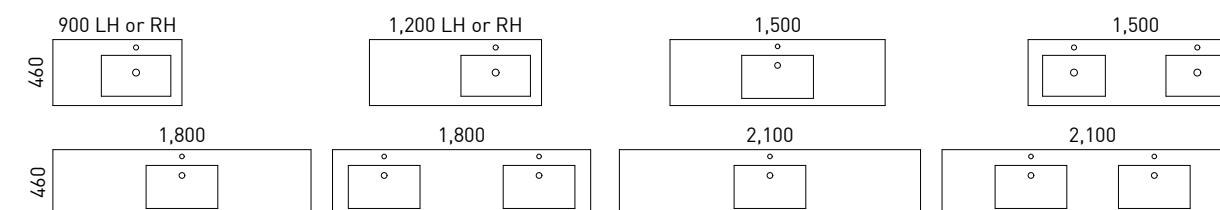

[01.] Marshall Vanity 900mm | MAR-V-900-R-SSA-W | $2,772 Olive Satin Cabinet with Star Dust SilkSurface Top and White Gloss Florent Ceramic Basin **[02.] Marshall Vanity 1500mm** | MAR-V-1500-D-SSA-W | $3,872 Oxidised Beamwood Cabinet with Arctic White SilkSurface Top and White Gloss Allure Ceramic Basins | Shown with Under Cabinet Vanity Lighting | LED-L-UNDERCAB-V | ADD $413 **[03.] Marshall Vanity 1500mm** | MAR-V-1500-C-SSA-W | $3,697 Classic Oak Cabinet with Calcutta Snow SilkSurface Top and White Gloss Iconic 500 Ceramic Basin **Please refer to pricelist pages for all available options.**

*Selected sizes. See page 244 for Vanity Top Collection.