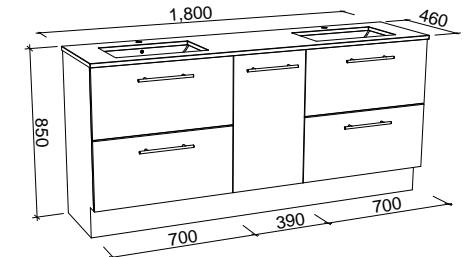

CABINET WITH	SKU	RRP
20mm SilkSurface Top with White Gloss Above Counter Ceramic Basins	MAR-V-1800-D-SSA-F	$4,245
20mm SilkSurface Top with White Gloss Under Counter Ceramic Basins	MAR-V-1800-D-SSU-F	$4,245
No Top	MAR-VCO-1800-D-X-F	$2,296