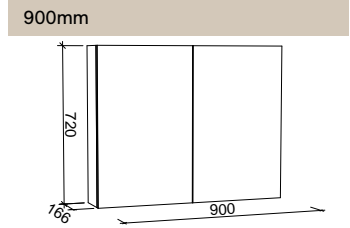

SKU	RRP
TEN-SC-900-D-G	$854
TEN-SC-900-D-P	$978