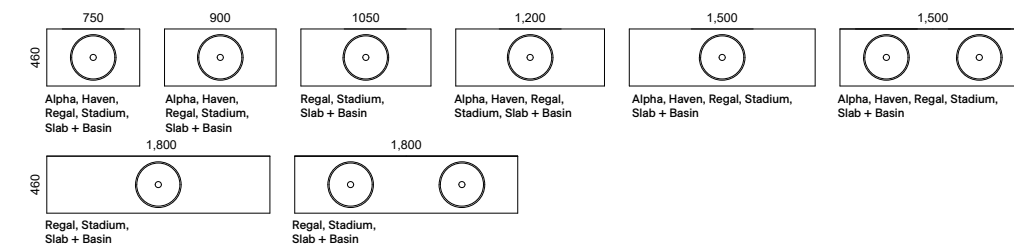

03.

04. Apollo Upgrade

[01.] Kingsley Vanity 1500mm | KIN-V-1500-D-STD-W | $2,835 Florentine Walnut Cabinet with Stadium Mineral Composite Top | Shown with Under Cabinet Vanity Lighting | LED-L-UNDERCAB-V | ADD $413 **[02.] Kingsley Vanity 750mm** | KIN-V-750-C-STD-W | $1,263 Boston Oak Cabinet with Stadium Mineral Composite Top **[03.] Kingsley Vanity 1200mm** | KIN-V-1200-C-SSA-W | $2,391 Classic Oak Cabinet with Luminice SilkSurface Top and White Gloss Allure Arrow Basin **[04.] Kingsley Vanity 900mm** | KIN-V-900-C-BXU-W | $2,655 Light Grey Satin Cabinet with Grigio Stone SilkSurface Box Top and White Gloss Allure Under Counter Ceramic Basin | Shown with Cabinet Front Upgrade | ROU-OPT-APOLLO | ADD $186 | Shown with Under Cabinet Vanity Lighting | LED-L-UNDERCAB-V | ADD $413 **Please refer to pricelist pages for all available options.**

*Selected sizes. See page 244 for Vanity Top Collection.