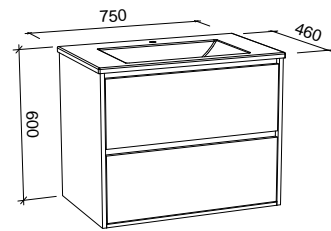

GRANGE 750mm

Wall Hung

CABINET WITH	SKU	RRP
Alpha Ceramic Top	GRA-V-750-C-APH-W	$1,899
Regal Mineral Composite Top	GRA-V-750-C-REG-W	$1,899
Haven Matt Dolomite Top	GRA-V-750-C-HVN-W	$1,899
20mm SilkSurface Top with White Gloss Above Counter Ceramic Basin	GRA-V-750-C-SSA-W	$2,280
20mm SilkSurface Top with White Gloss Under Counter Ceramic Basin	GRA-V-750-C-SSU-W	$2,280
No Top	GRA-VCO-750-C-X-W	$1,350

G GOLD INCLUSIONS

Floor Standing