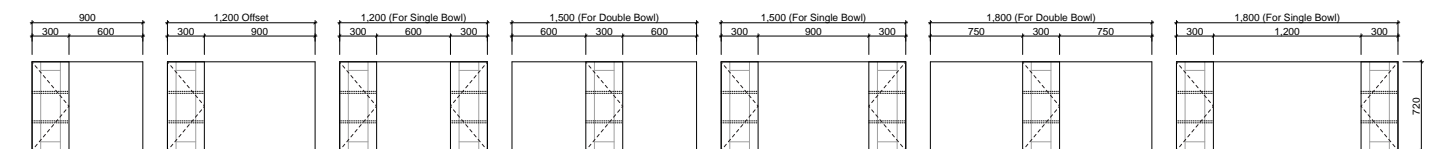

03. Classic Shaker

04. Sussex Shaker

All cabinets 166mm deep.