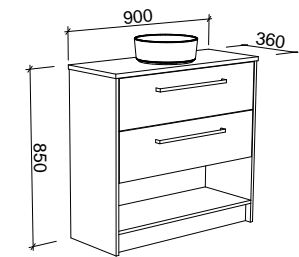

CABINET WITH	SKU	RRP
20mm SilkSurface Top with White Gloss Above Counter Ceramic Basin	KAR-V-900-C-SSA-F	$2,977
20mm SilkSurface Top with White Gloss Ceramic Mini Under Counter Basin	KAR-V-900-C-SSU-F	$2,977
No Top	KAR-VCO-900-C-X-F	$1,752