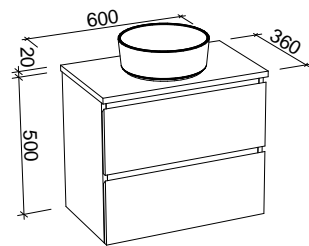

BILLIE 600mm

Wall Hung

CABINET WITH	SKU	RRP
20mm SilkSurface Top with White Gloss Above Counter Ceramic Basin	BIL-V-600-C-SSA-W	$2,029
20mm SilkSurface Top with White Gloss Mini Under Counter Ceramic Basin	BIL-V-600-C-SSU-W	$2,029
No Top	BIL-VCO-600-C-X-W	$1,154