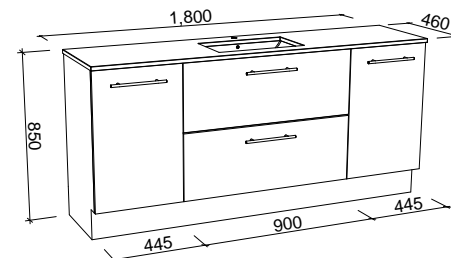

CABINET WITH	SKU	RRP
20mm SilkSurface Top with White Gloss Above Counter Ceramic Basin	MAR-V-1800-C-SSA-F	$4,058
20mm SilkSurface Top with White Gloss Under Counter Ceramic Basin	MAR-V-1800-C-SSU-F	$4,058
No Top	MAR-VCO-1800-C-X-F	$2,359

Marshall

G GOLD INCLUSIONS