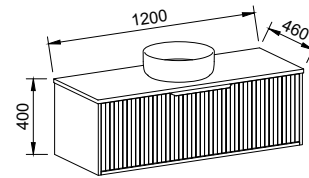

ELWOOD 1200mm

Wall Hung

CABINET WITH	SKU	RRP
20mm SilkSurface Top with White Gloss Above Counter Ceramic Basin	ELW-V-1200-C-SSA-W	$2,652
20mm SilkSurface Top with White Gloss Under Counter Ceramic Basin	ELW-V-1200-C-SSU-W	$2,810
No Top	ELW-VCO-1200-C-X-W	$1,322

Floor Standing