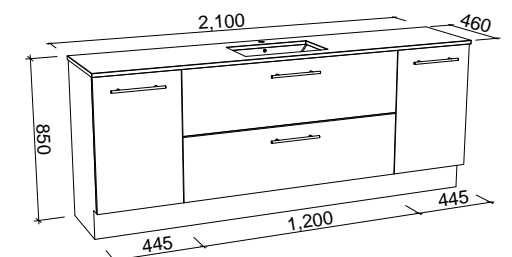

CABINET WITH	SKU	RRP
20mm SilkSurface Top with White Gloss Above Counter Ceramic Basin	MAR-V-2100-C-SSA-F	$4,354
20mm SilkSurface Top with White Gloss Under Counter Ceramic Basin	MAR-V-2100-C-SSU-F	$4,354
No Top	MAR-VCO-2100-C-X-F	$2,576