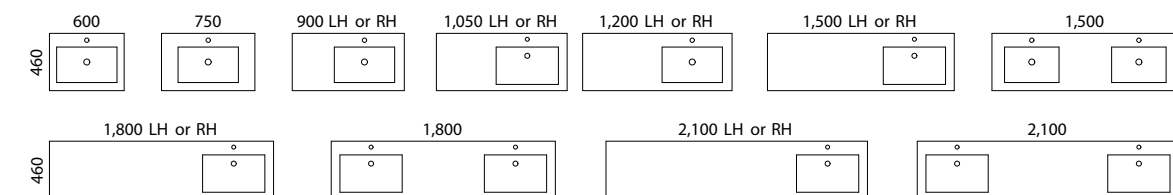

[01.] Dakota Vanity 900mm | DAK-V-900-R-SSU-W | $3,577 Coastal Oak Cabinet with Blanca Granite SilkSurface Top and White Gloss Oval Under Counter Ceramic Basin | Shown with Under Cabinet Vanity Lighting | LED-L-UNDERCAB-V | ADD $413 **[02.] Dakota Vanity 1800mm** | DAK-V-1800-D-SSU-W | $6,267 Perugian Walnut Cabinet with Bianco Pearl SilkSurface Top and White Gloss Oval Under Counter Ceramic Basins | Shown with Under Cabinet Vanity Lighting | LED-L-UNDERCAB-V | ADD $413 **[03.] Dakota Vanity 1800mm** | DAK-V-1800-D-SSU-W | $6,267 Perugian Walnut Cabinet with Bianco Pearl SilkSurface Top and White Gloss Oval Under Counter Ceramic Basins | Shown with Under Cabinet Vanity Lighting | LED-L-UNDERCAB-V | ADD $413 **[04.] Dakota Vanity 1200mm** | DAK-V-1200-L-SSU-F | $4,541 White Painted Wood Cabinet with Arctic White SilkSurface Top and White Gloss Rectangle Under Counter Ceramic Basin **Please refer to pricelist pages for all available options.**