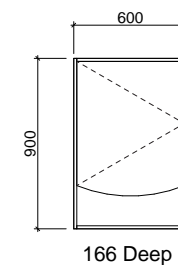

[01.] Pure Bliss Shaving Cabinet 600mm | PBS-SC-600-S-G | $925 Dark Grey Satin Cabinet Pure Bliss Platinum Shaving Cabinet 600mm | PBS-SC-600-S-P | $1,050
[02.] Pure Bliss Shaving Cabinet 600mm | PBS-SC-600-S-G | $925 each Light Pistachio Satin Cabinet Pure Bliss Platinum Shaving Cabinet 600mm | PBS-SC-600-S-P | $1,050 each Please refer to pricelist pages for all available options.