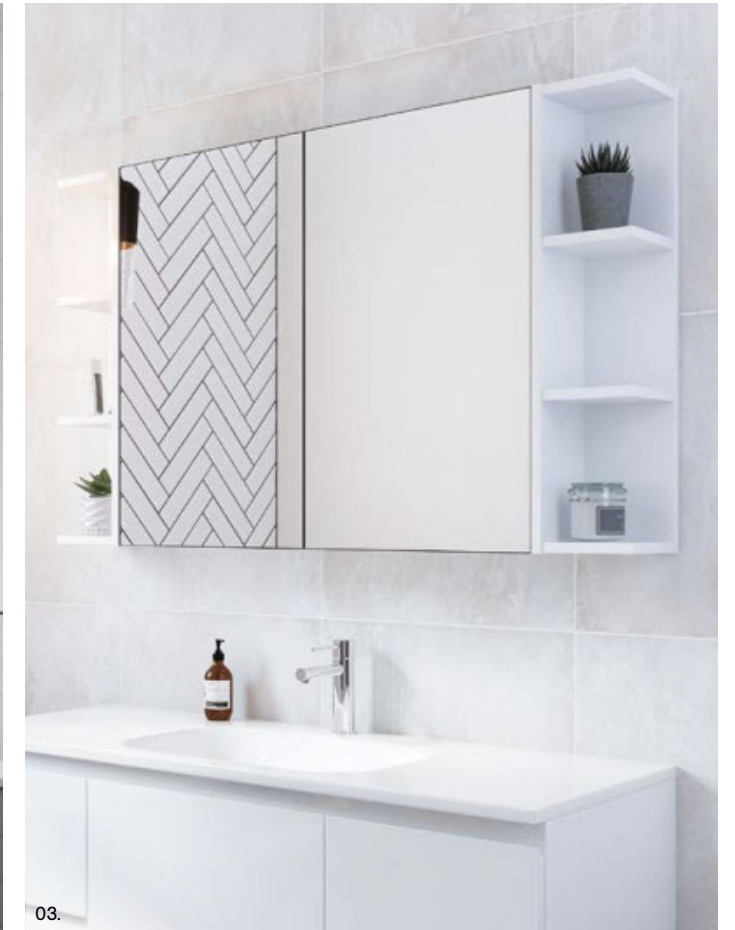

All cabinets 166mm deep.

1. [01.] Boston Shaving Cabinet 1500mm | BOS-SC-1500-3-G | $1,551 Estella Oak Cabinet **Boston Platinum Shaving Cabinet 1500mm** | BOS-SC-1500-3-P | $1,675
   [02.] Boston Shaving Cabinet 1500mm | BOS-SC-1500-3-G | $1,551 Dark Grey Satin Cabinet **Boston Platinum Shaving Cabinet 1500mm** | BOS-SC-1500-3-P | $1,675
   [03.] Boston Shaving Cabinet 1200mm | BOS-SC-1200-D-G | $1,328 White Satin Cabinet **Boston Platinum Shaving Cabinet 1200mm** | BOS-SC-1200-D-P | $1,451
   Please refer to pricelist pages for all available options.