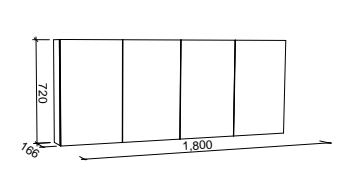

1800mm

SKU	RRP
TEN-SC-1800-4-G	$1,519
TEN-SC-1800-4-P	$1,643

NOTE: 4 door option also available. Order by replacing -3- with -4- in the relevant SKU.