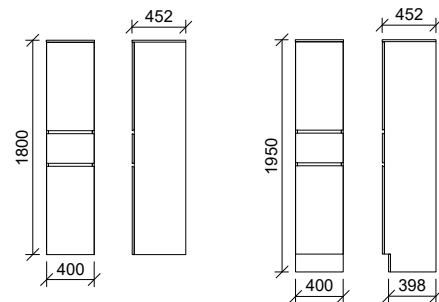

Fraser Tallboy

The Fraser Tallboy is the perfect solution if you're looking to maximise storage in your bathroom without compromising on looks. Its slim design makes it the ideal fit for smaller spaces.

- Upgrade to Platinum option with Luxe Graphite interior and glass internal shelves to match Platinum vanities
- Door and drawer combination
- Available in wall hung, floor standing and on legs

[01.] Fraser Tallboy | FRS-TB-400-W-G | $1,722 Grey Beige Satin Cabinet Fraser Platinum Tallboy | FRS-TB-400-W-P | $1,963 [02.] Fraser Tallboy | FRS-TB-400-W-G | $1,722 Light Grey Satin Cabinet Fraser Platinum Tallboy | FRS-TB-400-W-P | $1,963 Please refer to pricelist pages for all available options.

Hudson Tallboy

The Hudson Tallboy is the epitome of modern elegance, with concealed storage space and push-to-open doors offering a sleek and minimalistic design. Choose between a paint or woodgrain finish, or go two-toned at no additional cost

- Upgrade to Platinum option with Luxe Graphite interior and glass internal shelves to match Platinum vanities
- Push-to-Open is standard, handles (excluding Fingerpull) also available
- Available in wall hung