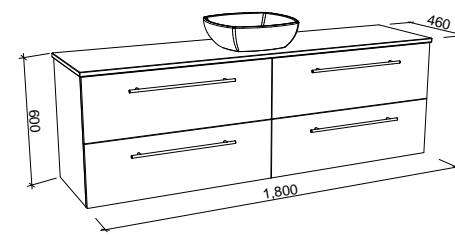

OXBOW 1800mm CENTRE BOWL

Wall Hung

CABINET WITH	SKU	RRP
20mm SilkSurface Top with White Gloss Above Counter Ceramic Basin	OXB-V-1800-C-SSA-W	$4,549
20mm SilkSurface Top with White Gloss Under Counter Ceramic Basin	OXB-V-1800-C-SSU-W	$4,549
No Top	OXB-VCO-1800-C-X-W	$2,769

Floor Standing