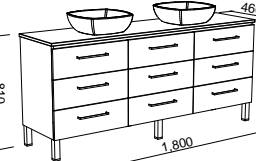

CABINET WITH	SKU	RRP
20mm SilkSurface Top with White Gloss Above Counter Ceramic Basins	ASH-V-1800-D-SSA-L	$6,632
No Top	ASH-VCO-1800-D-X-L	$4,021

NOTE: Cabinet height for Ashton vanities may need to be altered to suit Under Counter basins. POA.

Bargo

G GOLD INCLUSIONS