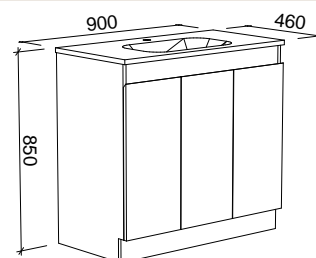

CABINET WITH	SKU	RRP
Alpha Ceramic Top	RKF-V-900-C-APH-F	$1,318
Haven Matt Dolomite Top	RKF-V-900-C-HVN-F	$1,318
No Top	RKF-VCO-900-C-X-F	$913