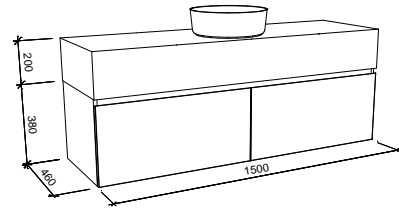

Kingsley

G GOLD INCLUSIONS

KINGSLEY 1500mm CENTRE BOWL

Wall Hung

CABINET WITH	SKU	RRP
Alpha Ceramic Top	KIN-V-1500-C-APH-W	$2,651
Regal Mineral Composite Top	KIN-V-1500-C-REG-W	$2,531
Stadium Mineral Composite Top	KIN-V-1500-C-STD-W	$2,531
Haven Matt Dolomite Top	KIN-V-1500-C-HVN-W	$2,531
20mm SilkSurface Top with Above Counter White Gloss Ceramic Basin	KIN-V-1500-C-SSA-W	$3,126
20mm SilkSurface Top with Under Counter White Gloss Ceramic Basin	KIN-V-1500-C-SSU-W	$3,412
60mm SilkSurface Freedom Top with Above Counter White Gloss Ceramic Basin	KIN-V-1500-C-FRA-W	$3,568
60mm SilkSurface Freedom Top with Under Counter White Gloss Ceramic Basin	KIN-V-1500-C-FRU-W	$3,817
200mm SilkSurface Box Top with Above Counter White Gloss Ceramic Basin	KIN-V-1500-C-BXA-W	$4,090
200mm SilkSurface Box Top with Under Counter White Gloss Ceramic Basin	KIN-V-1500-C-BXU-W	$4,090
No Top	KIN-VCO-1500-C-X-W	$1,348