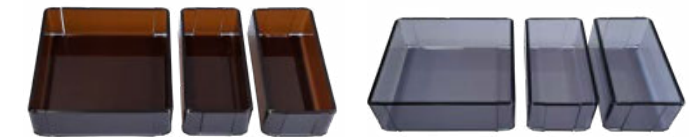

Organiser Systems

SLOTTED EDGE & STEEL DIVIDERS

These modular drawer dividers easily slide into the slotted bamboo to create flexible partitions. Use them alone or with our bamboo storage trays for ultimate organisation. Dividers are sold per drawer and include one or two dividers based on drawer width.

Organiser System	SKU	RRP
01. Bamboo Slotted Edge Piece (Nominate length)	BBB-ORG-EDGE	$34
02. Steel Drawer Divider - Straight	STE-ORG-STR	$19
03. Steel Drawer Divider - Bent	STE-ORG-BENT	$22

*Only available on Gold & Platinum drawers. 03. Available in standard depth drawers only.

BAMBOO STORAGE TRAYS

Stylish and practical, these bamboo storage trays are available in four modular sizes that can either be used individually or slipped into our modular drawer divider system. With easy-to-clean coating and beautiful finger jointed corners, they'll impress your visitors and friends.

Bamboo Boxes	SKU	RRP
01. 100 x 300 Bamboo Box	BBB-ORG-100-300	$37
02. 100 x 200 Bamboo Box	BBB-ORG-100-200	$26
03. 200 x 200 Bamboo Box	BBB-ORG-200-200	$43
04. 100 x 100 Bamboo Box	BBB-ORG-100-100	$19

INTERNAL TOP DRAWER (Embrace & Sutherland House Exclusive)

Why not add a hidden internal drawer for some added storage? It fits snugly behind the outer top drawer and includes an oak finish drawer front and soft-close drawer runners. This drawer can also house the optional drawer storage system which is purchased as a separate option (see next page).

Organiser System	SKU	RRP
Storage Queen Internal Top Drawer	SHC-OPT-V-INTDRAWER	$346

NOTE: Not suitable for vanities with under counter basin/s. Price per drawer. Please confirm whether location is to be on the left- or right-hand side for 1200mm, 1500mm and 1800mm vanities.