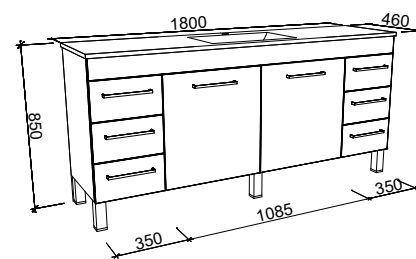

BARGO 1800mm CENTRE BOWL

Wall Hung

Floor Standing

On Legs

CABINET WITH	SKU	RRP
Classic Mineral Composite Top	BAR-V-1800-C-CLA-W	\$3,643
Regal Mineral Composite Top	BAR-V-1800-C-REG-W	\$3,846
Grand Mineral Composite Top	BAR-V-1800-C-GND-W	\$4,201
20mm SilkSurface Top with White Gloss Above Counter Ceramic Basin	BAR-V-1800-C-SSA-W	\$4,203
20mm SilkSurface Top with White Gloss Under Counter Ceramic Basin	BAR-V-1800-C-SSU-W	\$4,203
No Top	BAR-VCO-1800-C-X-W	\$2,294