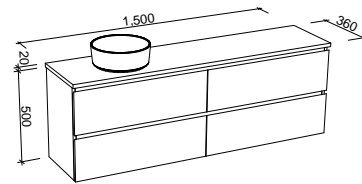

Billie

G GOLD INCLUSIONS

BILLIE 1500mm OFFSET BOWL

Wall Hung

CABINET WITH	SKU	RRP
20mm SilkSurface Top with White Gloss Above Counter Ceramic Basin Left-hand Offset	BIL-V-1500-L-SSA-W	$3,742
20mm SilkSurface Top with White Gloss Mini Under Counter Ceramic Basin Left-hand Offset	BIL-V-1500-L-SSU-W	$3,742
No Top Left-hand Offset	BIL-VCO-1500-L-X-W	$1,995

NOTE: Right-hand offset also available. Order by replacing **-L-** with **-R-** in the relevant SKU. Centre bowl available on request.

Floor Standing