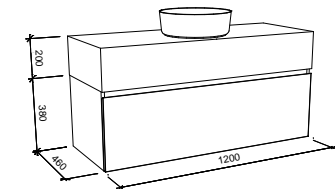

KINGSLEY 1200mm

Wall Hung

CABINET WITH	SKU	RRP
Alpha Ceramic Top	KIN-V-1200-C-APH-W	$1,771
Regal Mineral Composite Top	KIN-V-1200-C-REG-W	$1,771
Stadium Mineral Composite Top	KIN-V-1200-C-STD-W	$1,771
Haven Matt Dolomite Top	KIN-V-1200-C-HVN-W	$1,771
20mm SilkSurface Top with Above Counter White Gloss Ceramic Basin	KIN-V-1200-C-SSA-W	$2,391
20mm SilkSurface Top with Under Counter White Gloss Ceramic Basin	KIN-V-1200-C-SSU-W	$2,676
60mm SilkSurface Freedom Top with Above Counter White Gloss Ceramic Basin	KIN-V-1200-C-FRA-W	$2,627
60mm SilkSurface Freedom Top with Under Counter White Gloss Ceramic Basin	KIN-V-1200-C-FRU-W	$2,876
200mm SilkSurface Box Top with Above Counter White Gloss Ceramic Basin	KIN-V-1200-C-BXA-W	$3,646
200mm SilkSurface Box Top with Under Counter White Gloss Ceramic Basin	KIN-V-1200-C-BXU-W	$3,646
No Top	KIN-VCO-1200-C-X-W	$1,036