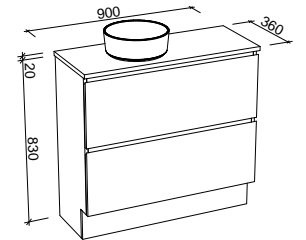

Floor Standing

CABINET WITH	SKU	RRP
20mm SilkSurface Top with White Gloss Above Counter Ceramic Basin Left-hand Offset	BIL-V-900-L-SSA-F	$2,910
20mm SilkSurface Top with White Gloss Mini Under Counter Ceramic Basin Left-hand Offset	BIL-V-900-L-SSU-F	$2,910
No Top Left-hand Offset	BIL-VCO-900-L-X-F	$1,670