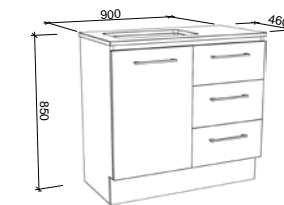

Floor Standing