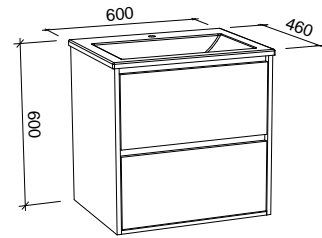

Grange

GRANGE 600mm

Wall Hung

CABINET WITH	SKU	RRP
Alpha Ceramic Top	GRA-V-600-C-APH-W	$1,761
Regal Mineral Composite Top	GRA-V-600-C-REG-W	$1,761
20mm SilkSurface Top with White Gloss Above Counter Ceramic Basin	GRA-V-600-C-SSA-W	$2,098
20mm SilkSurface Top with White Gloss Under Counter Ceramic Basin	GRA-V-600-C-SSU-W	$2,098
No Top	GRA-VCO-600-C-X-W	$1,225