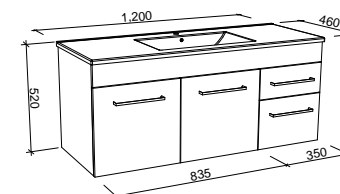

INDIANA 900mm

Wall Hung

CABINET WITH	SKU	RRP
Alpha Ceramic Top	IND-V-900-C-APH-W	\$1,238
No Top	IND-VCO-900-C-X-W	\$999

INDIANA 1200mm

Wall Hung

CABINET WITH	SKU	RRP
Alpha Ceramic Top	IND-V-1200-C-APH-W	\$1,624
No Top	IND-VCO-1200-C-X-W	\$1,254