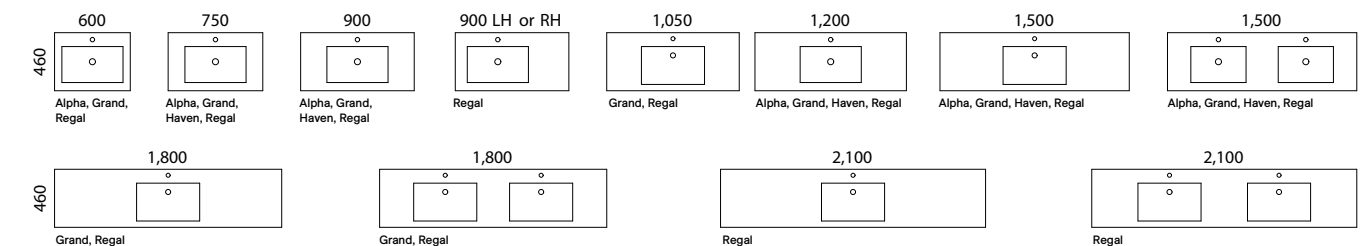

[01.] Carlo Vanity 1800mm | CAR-V-1800-D-REG-W | $4,020 Planked Urban Oak Cabinet with Regal Mineral Composite Top **[02.] Carlo Vanity 1200mm** | CAR-V-1200-C-REG-W | $2,553 Light Pistachio Satin Cabinet with Regal Mineral Composite Top | Shown with Filler Panel on Right | PNL-OPT-V-FILL-R | ADD $59 **[03.] Carlo Vanity 1500mm** | CAR-V-1500-C-GND-F | $3,789 Estella Oak Cabinet with Grand Mineral Composite Top **[04.] Carlo Vanity 1200mm** | CAR-V-1200-C-HVN-W | $2,553 White Satin Cabinet with Haven Matt Dolomite Top **Please refer to pricelist pages for all available options.**

*Selected sizes. See page 244 for Vanity Top Collection.