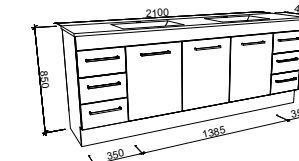

Floor Standing