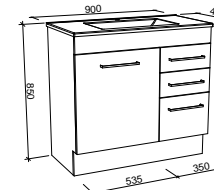

CABINET WITH	SKU	RRP
Alpha Ceramic Top	IND-V-900-C-APH-F	$1,531
No Top	IND-VCO-900-C-X-F	$1,301

Floor Standing