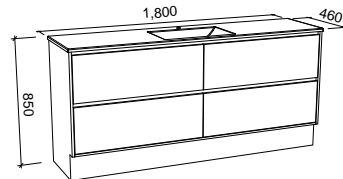

CABINET WITH	SKU	RRP
Regal Mineral Composite Top	GRA-V-1800-C-REG-F	$4,250
20mm SilkSurface Top with White Gloss Above Counter Ceramic Basin	GRA-V-1800-C-SSA-F	$4,597
20mm SilkSurface Top with White Gloss Under Counter Ceramic Basin	GRA-V-1800-C-SSU-F	$4,597
No Top	GRA-VCO-1800-C-X-F	$2,788

Grange

G GOLD INCLUSIONS