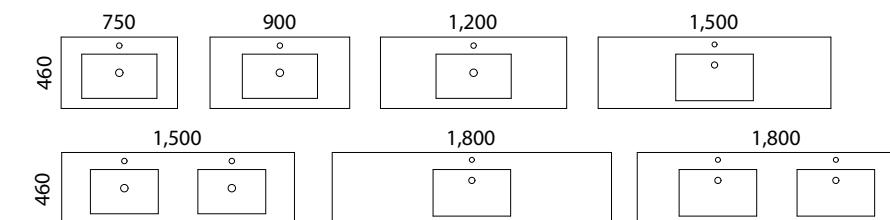

03. Dockland Painted Fluting

04. Apollo Woodgrain Fluting

[01.] Emmett Vanity 1200mm | EMM-V-1200-C-SSA-W | $3,033 Prime Oak Cabinet with Organica SilkSurface Top and White Gloss Myrtle Ceramic Basin **[02.] Emmett Vanity 1500mm** | EMM-V-1500-D-SSA-W | $4,157 White Satin Cabinet with Calcutta Snow SilkSurface Top and White Gloss Allure Ceramic Basins **[03.] Emmett Vanity 750mm** | EMM-V-750-C-SSA-F | $2,779 Olive Satin Cabinet with Stratiss Nuovo SilkSurface Top and Brushed Nickel Luxe Stainless Steel Basin | Shown with Basin Colour Upgrade | UPG-OPT-STAINLESS | ADD $374 **[04.] Emmett Vanity 900mm** | EMM-V-900-C-SSA-F | $3,193 Tassie Oak Cabinet with Lustra Silk SilkSurface Top and White Matt Enchant Ceramic Basin | Shown with Basin Colour Upgrade | UPG-OPT-BASCOLOUR | ADD $152 **Please refer to pricelist pages for all available options.**