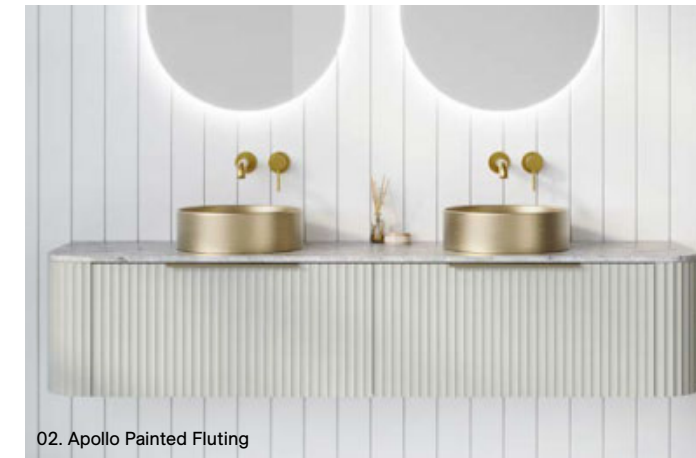

Discover the Santos vanity, a coastal embodiment of charm. With its distinct designer touch, this vanity redefines elegance with its curved ends, adding softness to your bathroom space. Available in wall hung.

- Top options include:
  - 20mm SilkSurface slab top with above counter basin/s
- Cabinet options include:
  - Painted, Coastal Oak, Prime Oak, Tassie Oak, Florentine Walnut, or Bottega Oak
- Handle options include:
  - 350mm in Loft, Ova or Wave

[01.] Santos Vanity 1500mm | SAN-V-1500-D-SSA-W | $3,780 Coastal Oak Cabinet with Carrara SilkSurface Top and White Gloss Oval Flute Ceramic Basins | Shown with Under Cabinet Vanity Lighting | LED-L-UNDERCAB-V | ADD $413 **[02.] Santos Vanity 1800mm** | SAN-V-1800-D-SSA-W | $4,160 Light Pistachio Satin Cabinet with Grigio Stone SilkSurface Top and Brushed Gold Luxe Stainless Steel Basins | Shown with Basin Colour Upgrade | UPG-OPT-STAINLESS | ADD $374 per basin **[03.] Santos Vanity 1500mm** | SAN-V-1500-D-SSA-W | $3,780 Olive Satin Cabinet with Carrara SilkSurface Top and White Gloss Oval Flute Ceramic Basins | Shown with Under Cabinet Vanity Lighting | LED-L-UNDERCAB-V | ADD $413 **[04.] Santos Vanity 900mm** | SAN-V-900-C-SSA-W | $2,550 Olive Satin Cabinet with Canvas Mist SilkSurface Top and White Matt Allure Dimple Ceramic Basin | Shown with Basin Colour Upgrade | UPG-OPT-BASCOLOUR | ADD $152 | Shown with Under Cabinet Vanity Lighting | LED-L-UNDERCAB-V | ADD $413 **[05.] Santos Vanity 750mm** | SAN-V-750-C-SSA-W | $2,380 Prime Oak Cabinet with Storm Cloud SilkSurface Top and White Gloss Allure Ceramic Basin **Please refer to pricelist pages for all available options.**

NOTE: Included is space saver plumbing kit to hide plumbing behind drawers.