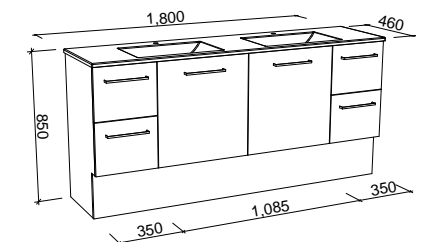

CABINET WITH	SKU	RRP
Regal Mineral Composite Top	CAR-V-1800-D-REG-F	$4,307
Grand Mineral Composite Top	CAR-V-1800-D-GND-F	$4,739
No Top	CAR-VCO-1800-D-X-F	$2,538