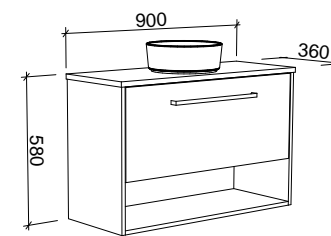

KARLIE 900mm

Wall Hung

CABINET WITH	SKU	RRP
20mm SilkSurface Top with White Gloss Above Counter Ceramic Basin	KAR-V-900-C-SSA-W	$2,582
20mm SilkSurface Top with White Gloss Ceramic Mini Under Counter Basin	KAR-V-900-C-SSU-W	$2,582
No Top	KAR-VCO-900-C-X-W	$1,333

Floor Standing