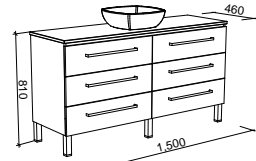

CABINET WITH	SKU	RRP
20mm SilkSurface Top with White Gloss Above Counter Ceramic Basin	ASH-V-1500-C-SSA-L	$4,777
No Top	ASH-VCO-1500-C-X-L	$3,015