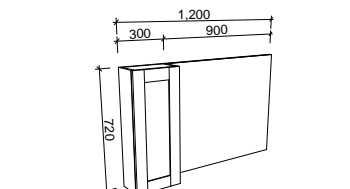

1200mm Offset

SKU	RRP
VIC-SC-1200-L-G	$1,309
VIC-SC-1200-L-P	$1,341