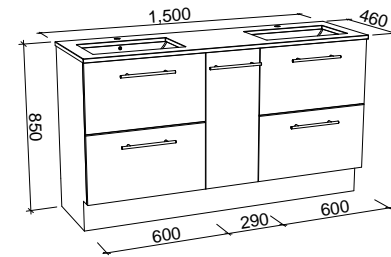

CABINET WITH	SKU	RRP
20mm SilkSurface Top with White Gloss Above Counter Ceramic Basins	MAR-V-1500-D-SSA-F	$4,011
20mm SilkSurface Top with White Gloss Under Counter Ceramic Basins	MAR-V-1500-D-SSU-F	$4,011
No Top	MAR-VCO-1500-D-X-F	$2,157