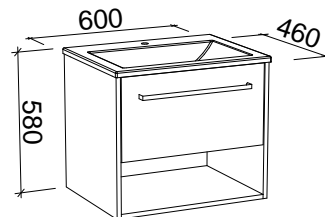

KANSAS 600mm

Wall Hung

CABINET WITH	SKU	RRP
Alpha Ceramic Top	KAN-V-600-C-APH-W	$1,609
Regal Mineral Composite Top	KAN-V-600-C-REG-W	$1,609
20mm SilkSurface Top with White Gloss Above Counter Ceramic Basin	KAN-V-600-C-SSA-W	$1,956
20mm SilkSurface Top with White Gloss Under Counter Ceramic Basin	KAN-V-600-C-SSU-W	$1,956
No Top	KAN-VCO-600-C-X-W	$1,071

Floor Standing