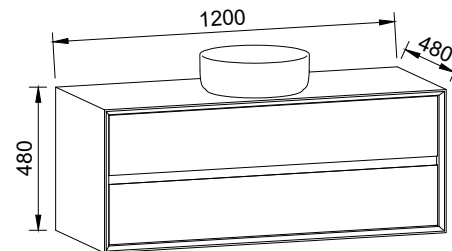

EMBRACE 900mm

Wall Hung

CABINET WITH	SKU	RRP
20mm SilkSurface Top with White Gloss Above Counter Ceramic Basin	EMB-V-900-C-SSA-W	\$4,521

EMBRACE 1200mm

Wall Hung

CABINET WITH	SKU	RRP
20mm SilkSurface Top with White Gloss Above Counter Ceramic Basin	EMB-V-1200-C-SSA-W	\$4,770