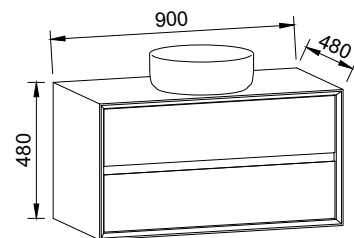

EMBRACE 900mm

Wall Hung

CABINET WITH	SKU	RRP
20mm SilkSurface Top with White Gloss Above Counter Ceramic Basin	EMB-V-900-C-SSA-W	$4,521