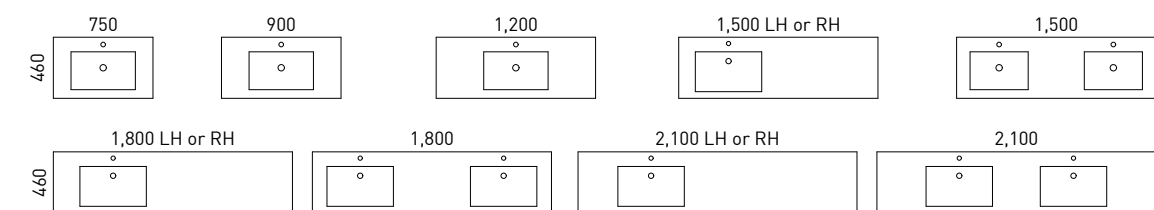

Available in wall hung, floor standing and on legs.

- Top options include:
 - 20mm SilkSurface slab top with above counter basin/s

02.

03.

[01.] Taylor Vanity 1200mm | TAY-V-1200-C-SSA-W | \$2,786 Emerald Green Satin Cabinet with Luminice SilkSurface Top and White Gloss Enchant Ceramic Basin **[02.] Taylor Vanity 900mm** | TAY-V-900-C-SSA-W | \$2,365 White Painted Wood Cabinet with Arctic White SilkSurface Top and White Gloss Allure Ceramic Basin **[03.] Taylor Vanity 1800mm** | TAY-V-1800-D-SSA-W | \$3,864 Classic Oak Cabinet with Calcutta Snow SilkSurface Top and White Gloss Allure Ceramic Basins **Please refer to pricelist pages for all available options.**