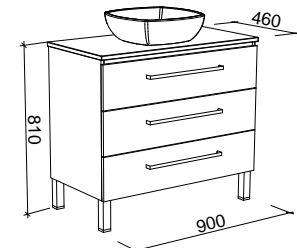

CABINET WITH	SKU	RRP
20mm SilkSurface Top with White Gloss Above Counter Ceramic Basin	ASH-V-900-C-SSA-L	$3,937
No Top	ASH-VCO-900-C-X-L	$2,486