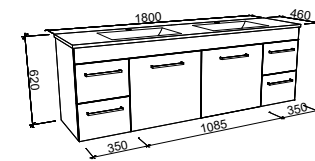

BARGO 1800mm DOUBLE BOWL

Wall Hung