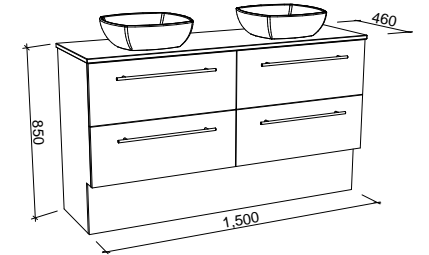

CABINET WITH	SKU	RRP
20mm SilkSurface Top with White Gloss Above Counter Ceramic Basins	OXB-V-1500-D-SSA-F	$5,101
20mm SilkSurface Top with White Gloss Under Counter Ceramic Basins	OXB-V-1500-D-SSU-F	$5,101
No Top	OXB-VCO-1500-D-X-F	$3,060