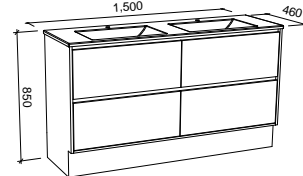

CABINET WITH	SKU	RRP
Alpha Ceramic Top	GRA-V-1500-D-APH-F	$4,076
Regal Mineral Composite Top	GRA-V-1500-D-REG-F	$3,963
Haven Matt Dolomite Top	GRA-V-1500-D-HVN-F	$3,963
20mm SilkSurface Top with White Gloss Above Counter Ceramic Basins	GRA-V-1500-D-SSA-F	$4,562
20mm SilkSurface Top with White Gloss Under Counter Ceramic Basins	GRA-V-1500-D-SSU-F	$4,562
No Top	GRA-VCO-1500-D-X-F	$2,600