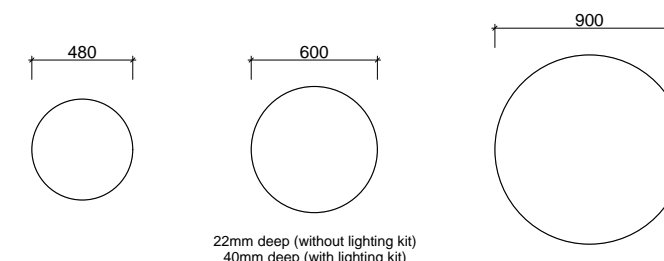

[01.] Oxford Mirror 480mm | OXF-M-480-480 | $299 **[02.] Oxford Mirror 600mm** | OXF-M-600-600 | $573 each | Shown with Mirror Lighting Upgrade | LED-L-MIRROR | ADD $413 per mirror **[03.] Oxford Mirror 900mm** | OXF-M-900-900 | $916 | Shown with Mirror Lighting Upgrade | LED-L-MIRROR | ADD $413 **Please refer to pricelist pages for all available options.**