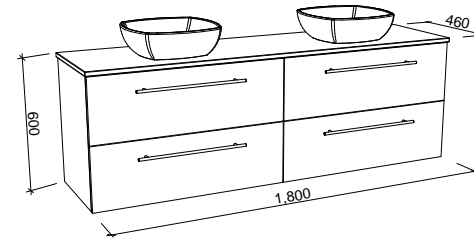

OXBOW 1800mm DOUBLE BOWL

Wall Hung

CABINET WITH	SKU	RRP
20mm SilkSurface Top with White Gloss Above Counter Ceramic Basins	OXB-V-1800-D-SSA-W	$5,017
20mm SilkSurface Top with White Gloss Under Counter Ceramic Basins	OXB-V-1800-D-SSU-W	$5,017
No Top	OXB-VCO-1800-D-X-W	$2,962

Floor Standing