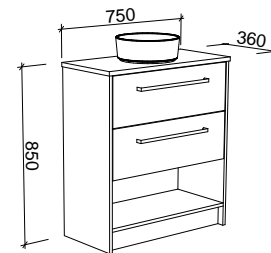

CABINET WITH	SKU	RRP
20mm SilkSurface Top with White Gloss Above Counter Ceramic Basin	KAR-V-750-C-SSA-F	$2,486
20mm SilkSurface Top with White Gloss Ceramic Mini Under Counter Basin	KAR-V-750-C-SSU-F	$2,486
No Top	KAR-VCO-750-C-X-F	$1,580