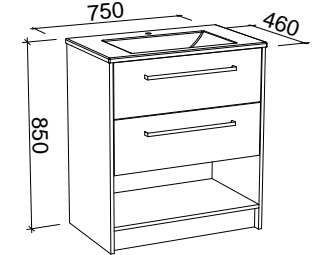

CABINET WITH	SKU	RRP
Alpha Ceramic Top	KAN-V-750-C-APH-F	$2,114
Regal Mineral Composite Top	KAN-V-750-C-REG-F	$2,114
Haven Matt Dolomite Top	KAN-V-750-C-HVN-F	$2,114
20mm SilkSurface Top with White Gloss Above Counter Ceramic Basin	KAN-V-750-C-SSA-F	$2,505
20mm SilkSurface Top with White Gloss Under Counter Ceramic Basin	KAN-V-750-C-SSU-F	$2,505
No Top	KAN-VCO-750-C-X-F	$1,580