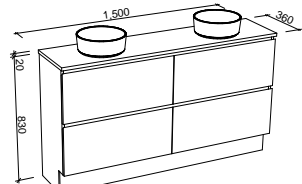

CABINET WITH	SKU	RRP
20mm SilkSurface Top with White Gloss Above Counter Ceramic Basins	BIL-V-1500-D-SSA-F	$4,433
20mm SilkSurface Top with White Gloss Mini Under Counter Ceramic Basins	BIL-V-1500-D-SSU-F	$4,433
No Top	BIL-VCO-1500-D-X-F	$2,468

NOTE: See pages 247 - 256 for selected small space basins for the Billie.

Carlo

G GOLD INCLUSIONS