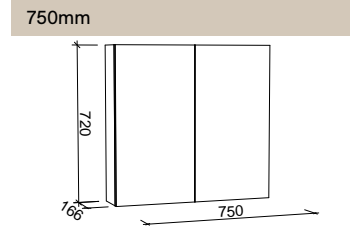

SKU	RRP
TEN-SC-750-D-G	$795
TEN-SC-750-D-P	$920