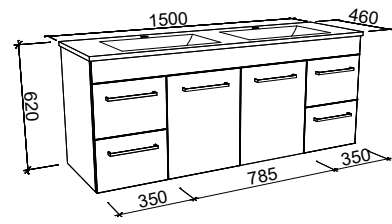

Bargo

G GOLD INCLUSIONS

BARGO 1500mm DOUBLE BOWL

Wall Hung

Floor Standing

On Legs

CABINET WITH	SKU	RRP
Classic Mineral Composite Top	BAR-V-1500-D-CLA-W	\$3,406
Regal Mineral Composite Top	BAR-V-1500-D-REG-W	\$3,578
Alpha Ceramic Top	BAR-V-1500-D-APH-W	\$3,697
Haven Matt Dolomite Top	BAR-V-1500-D-HVN-W	\$3,578
Grand Mineral Composite Top	BAR-V-1500-D-GND-W	\$3,917
20mm SilkSurface Top with White Gloss Above Counter Ceramic Basins	BAR-V-1500-D-SSA-W	\$4,210
20mm SilkSurface Top with White Gloss Under Counter Ceramic Basins	BAR-V-1500-D-SSU-W	\$4,210
No Top	BAR-VCO-1500-D-X-W	\$2,150