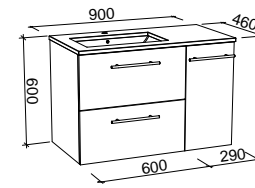

MARSHALL 900mm

Wall Hung

CABINET WITH	SKU	RRP
20mm SilkSurface Top with White Gloss Above Counter Ceramic Basin Left-hand Offset	MAR-V-900-L-SSA-W	$2,772
20mm SilkSurface Top with White Gloss Under Counter Ceramic Basin Left-hand Offset	MAR-V-900-L-SSU-W	$2,772
No Top Left-hand Offset	MAR-VCO-900-L-X-W	$1,616

NOTE: Available with offset bowl above drawers only. Right-hand offset also available. Order by replacing -L- with -R- in the relevant SKU.

Floor Standing