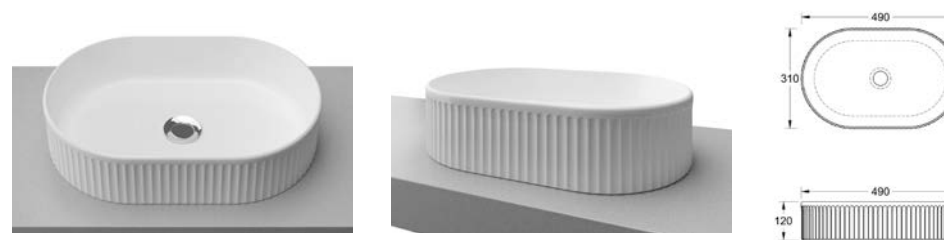

Oval Flute White

WG OVF-BS-490-WG-S | $233

WM OVF-BS-490-WM-U | $385