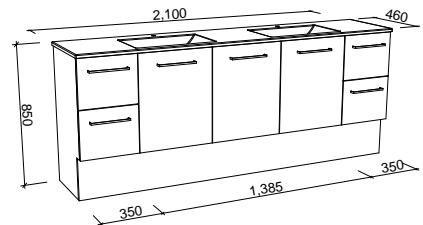

Floor Standing

CABINET WITH	SKU	RRP
Regal Mineral Composite Top	CAR-V-2100-D-REG-W	$5,525
No Top	CAR-VCO-2100-D-X-W	$2,645

CABINET WITH	SKU	RRP
Regal Mineral Composite Top	CAR-V-2100-D-REG-F	$5,847
No Top	CAR-VCO-2100-D-X-F	$2,983

Dakota

P PLATINUM INCLUSIONS