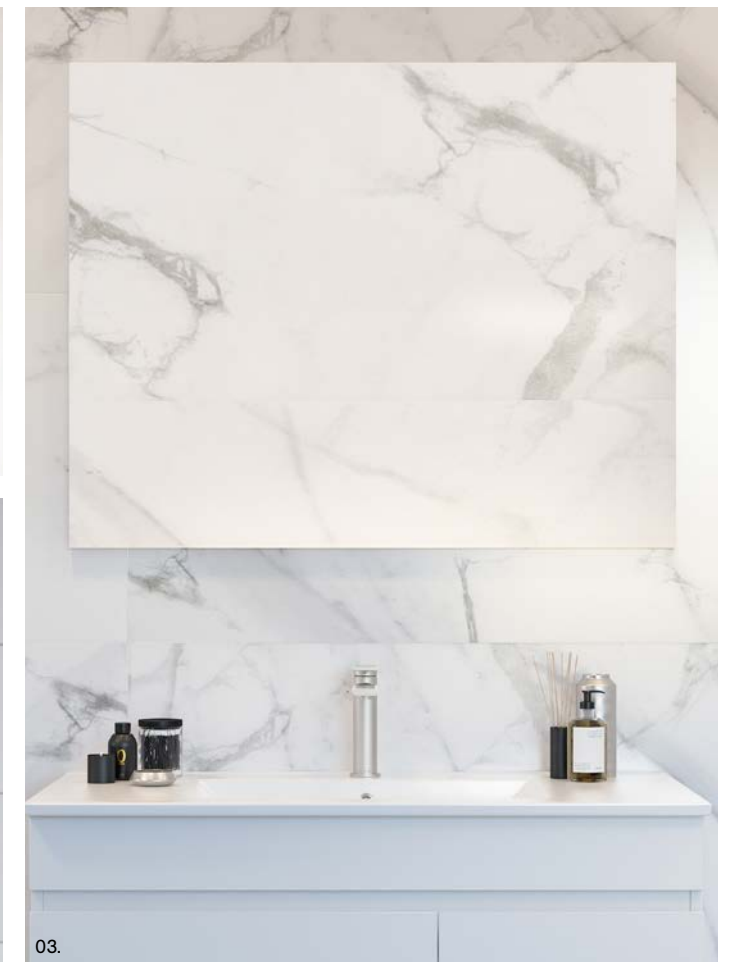

[01.] Georgia Mirror 1500mm | GEO-M-1500-720 | $1,111 | Shown with Mirror Lighting Upgrade | LED-L-MIRROR | ADD $413 **[02.] Georgia Mirror 600mm** | GEO-M-600-720 | $423 each **[03.] Georgia Mirror 900mm** | GEO-M-900-720 | $611 **Please refer to pricelist pages for all available options.**