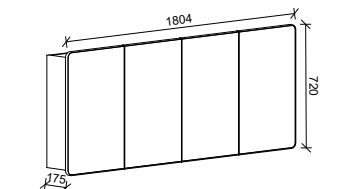

SKU	RRP
SHC-SC-900-D-G	\$1,348

1200mm

SKU	RRP
SHC-SC-1200-3-G	\$1,546

1500mm

SKU	RRP
SHC-SC-1500-3-G	\$1,815

1800mm

SKU	RRP
SHC-SC-1800-4-G	\$2,187

NOTE: -P denotes Platinum range. These shaving cabinets include 'Luxe Graphite' interiors to match Platinum vanities and glass interior shelves as standard. -G denotes standard cabinets and include white interiors. Lighting and powerpoints are not included in shaving cabinet pricing. All mirrors are copper free. Depth can be adjusted to a minimum of 120mm for no price change. Refer to pages 234 - 241 for options and pricing. *Please specify hinge side when ordering. †Back of shelf will match side colour unless specified otherwise. **Victoria shaker panel standard unless specified otherwise.