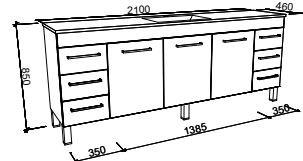

BARGO 2100mm CENTRE BOWL

Wall Hung

Floor Standing

On Legs

CABINET WITH	SKU	RRP
Classic Mineral Composite Top	BAR-V-2100-C-CLA-W	\$4,892
Regal Mineral Composite Top	BAR-V-2100-C-REG-W	\$5,291
20mm SilkSurface Top with White Gloss Above Counter Ceramic Basin	BAR-V-2100-C-SSA-W	\$4,767
20mm SilkSurface Top with White Gloss Under Counter Ceramic Basin	BAR-V-2100-C-SSU-W	\$4,767
No Top	BAR-VCO-2100-C-X-W	\$2,720