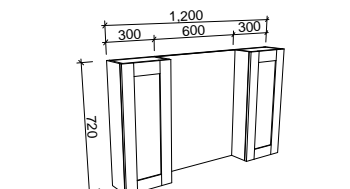

1200mm Single

SKU	RRP
VIC-SC-1200-S-G	$1,473
VIC-SC-1200-S-P	$1,511