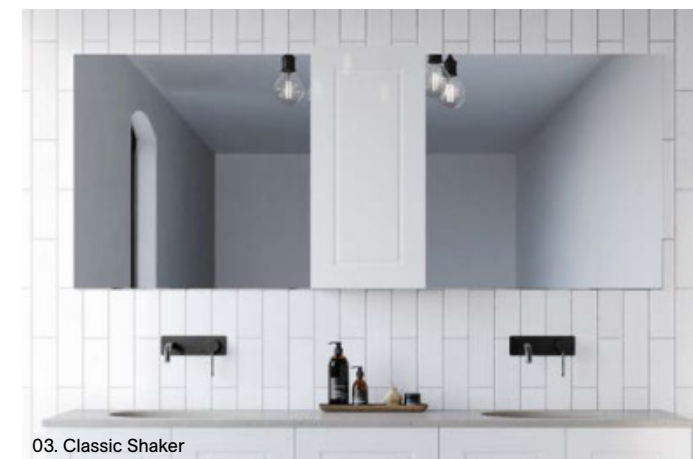

02. Victoria Shaker