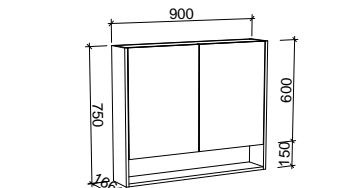

900mm

SKU	RRP
SAN-SC-900-D-G	$1,078
SAN-SC-900-D-P	$1,201