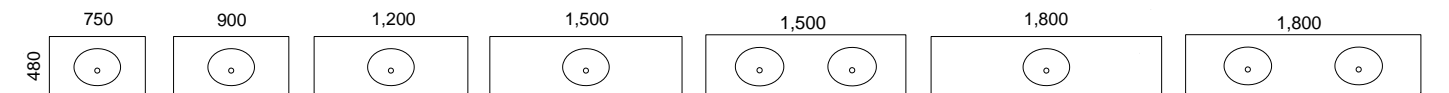

[01.] Saba Vanity 1500mm | SAB-V-1500-D-SSA-W | $3,773 Light Pistachio Satin Cabinet with Lapis Salt SilkSurface Top and White Gloss Addison Inset Ceramic Basins | Shown with Under Cabinet Vanity Lighting | LED-L-UNDERCAB-V | ADD $413 **[02.] Saba Vanity 1200mm** | SAB-V-1200-C-SSU-W | $2,873 Olive Satin Cabinet with Carrara SilkSurface Top and White Gloss Allure Under Counter Ceramic Basin **[03.] Saba Vanity 1800mm** | SAB-V-1800-D-SSA-W | $4,166 White Satin Cabinet with Bianca Granite SilkSurface Top and White Matt Allure Raked Ceramic Basins | Shown with Basin Colour Upgrade | UPG-OPT-BASCOLOUR | ADD $152 per basin **[04.] Saba Vanity 900mm** | SAB-V-900-C-SSA-W | $2,249 Steel Grey Satin Cabinet with Bianco Pearl SilkSurface Top and White Gloss Arcade Inset Ceramic Basin **[05.] Saba Vanity 1200mm** | SAB-V-1200-C-SSU-W | $2,873 Olive Satin Cabinet with Carrara SilkSurface Top and White Gloss Allure Under Counter Ceramic Basin | Close-Up showing curved corners and internal drawer **Please refer to pricelist pages for all available options.**