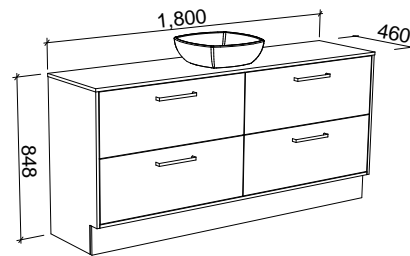

CABINET WITH	SKU	RRP
18mm Laminate Top with White Gloss Ceramic Above Counter Basin	DEL-V-1800-C-LMA-F	$3,497
No Top	DEL-VCO-1800-C-X-F	$2,554