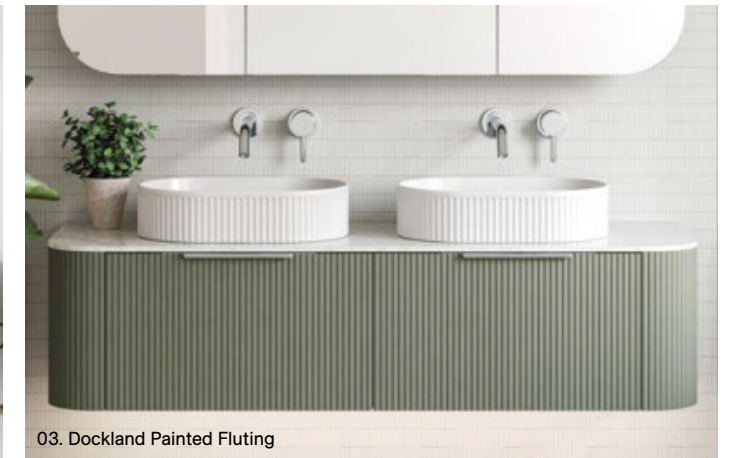

Discover the Santos vanity, a coastal embodiment of charm. With its distinct designer touch, this vanity redefines elegance with its curved ends, adding softness to your bathroom space. Available in wall hung.

- Top options include:
  - 20mm SilkSurface slab top with above counter basin/s
- Cabinet options include:
  - Painted, Coastal Oak, Prime Oak, Tassie Oak, Florentine Walnut, or Bottega Oak
- Handle options include:
  - 350mm in Loft, Ova or Wave

[01.] Santos Vanity 1500mm | SAN-V-1500-D-SSA-W | $3,780 Coastal Oak Cabinet with Carrara SilkSurface Top and White Gloss Oval Flute Ceramic Basins | Shown with Under Cabinet Vanity Lighting | LED-L-UNDERCAB-V | ADD $413 **[02.] Santos Vanity 1800mm** | SAN-V-1800-D-SSA-W | $4,160 Light Pistachio Satin Cabinet with Grigio Stone SilkSurface Top and Brushed Gold Luxe Stainless Steel Basins | Shown with Basin Colour Upgrade | UPG-OPT-STAINLESS | ADD $374 per basin **[03.] Santos Vanity 1500mm** | SAN-V-1500-D-SSA-W | $3,780 Olive Satin Cabinet with Carrara SilkSurface Top and White Gloss Oval Flute Ceramic Basins | Shown with Under Cabinet Vanity Lighting | LED-L-UNDERCAB-V | ADD $413 **[04.] Santos Vanity 900mm** | SAN-V-900-C-SSA-W | $2,550 Olive Satin Cabinet with Canvas Mist SilkSurface Top and White Matt Allure Dimple Ceramic Basin | Shown with Basin Colour Upgrade | UPG-OPT-BASCOLOUR | ADD $152 | Shown with Under Cabinet Vanity Lighting | LED-L-UNDERCAB-V | ADD $413 **[05.] Santos Vanity 750mm** | SAN-V-750-C-SSA-W | $2,380 Prime Oak Cabinet with Storm Cloud SilkSurface Top and White Gloss Allure Ceramic Basin **Please refer to pricelist pages for all available options.**

NOTE: Included is space saver plumbing kit to hide plumbing behind drawers.