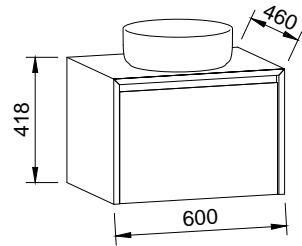

Ainsworth

G GOLD INCLUSIONS

AINSWORTH 600mm

Wall Hung

CABINET WITH	SKU	RRP
20mm SilkSurface Top with White Gloss Above Counter Ceramic Basin	AIN-V-600-C-SSA-W	$2,813
20mm SilkSurface Top with White Gloss Under Counter Ceramic Basin	AIN-V-600-C-SSU-W	$2,813