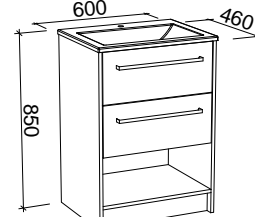

CABINET WITH	SKU	RRP
Alpha Ceramic Top	KAN-V-600-C-APH-F	$1,963
Regal Mineral Composite Top	KAN-V-600-C-REG-F	$1,963
20mm SilkSurface Top with White Gloss Above Counter Ceramic Basin	KAN-V-600-C-SSA-F	$2,311
20mm SilkSurface Top with White Gloss Under Counter Ceramic Basin	KAN-V-600-C-SSU-F	$2,311
No Top	KAN-VCO-600-C-X-F	$1,442

Kansas

G GOLD INCLUSIONS