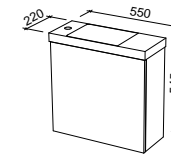

NOTE: Side fingerpull standard unless specified otherwise. Please specify hinge side upon ordering. Right-hand offset also available. Order by replacing -L- with -R- in the relevant SKU.

OLLIE 550mm

Wall Hung