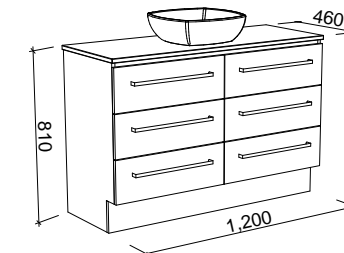

CABINET WITH	SKU	RRP
20mm SilkSurface Top with White Gloss Above Counter Ceramic Basin	ASH-V-1200-C-SSA-F	$4,516
No Top	ASH-VCO-1200-C-X-F	$2,731

On Legs