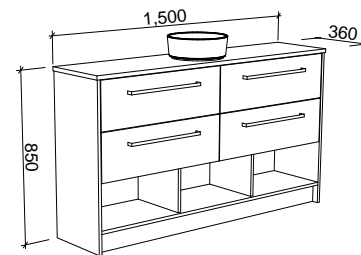

CABINET WITH	SKU	RRP
20mm SilkSurface Top with White Gloss Above Counter Ceramic Basin	KAR-V-1500-C-SSA-F	$4,804
20mm SilkSurface Top with White Gloss Ceramic Mini Under Counter Basin	KAR-V-1500-C-SSU-F	$4,804
No Top	KAR-VCO-1500-C-X-F	$3,136

Floor Standing