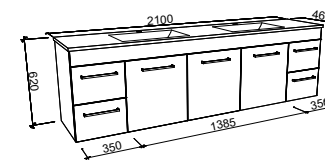

BARGO 2100mm DOUBLE BOWL

Wall Hung