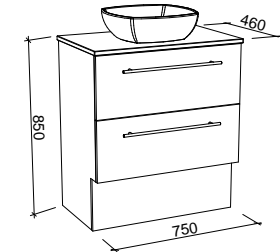

Floor Standing

CABINET WITH	SKU	RRP
20mm SilkSurface Top with White Gloss Above Counter Ceramic Basin	OXB-V-750-C-SSA-W	$2,541
20mm SilkSurface Top with White Gloss Under Counter Ceramic Basin	OXB-V-750-C-SSU-W	$2,541
No Top	OXB-VCO-750-C-X-W	$1,600

CABINET WITH	SKU	RRP
20mm SilkSurface Top with White Gloss Above Counter Ceramic Basin	OXB-V-750-C-SSA-F	$2,702
20mm SilkSurface Top with White Gloss Under Counter Ceramic Basin	OXB-V-750-C-SSU-F	$2,702
No Top	OXB-VCO-750-C-X-F	$1,781