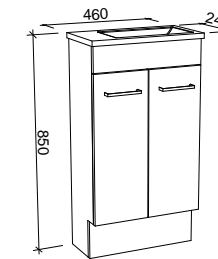

CABINET WITH	SKU	RRP
Ensuite Mineral Composite Top Left-hand Offset	ENS-V-460-L-ENS-F	$1,023
No Top Left-hand Offset	ENS-VCO-460-L-X-F	$794

On Legs