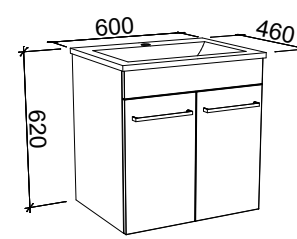

BARGO 600mm

Wall Hung

CABINET WITH	SKU	RRP
Classic Mineral Composite Top	BAR-V-600-C-CLA-W	$1,556
Regal Mineral Composite Top	BAR-V-600-C-REG-W	$1,581
Alpha Ceramic Top	BAR-V-600-C-APH-W	$1,581
Grand Mineral Composite Top	BAR-V-600-C-GND-W	$1,796
20mm SilkSurface Top with White Gloss Above Counter Ceramic Basin	BAR-V-600-C-SSA-W	$1,990
20mm SilkSurface Top with White Gloss Under Counter Ceramic Basin	BAR-V-600-C-SSU-W	$1,990
No Top	BAR-VCO-600-C-X-W	$1,118

Floor Standing