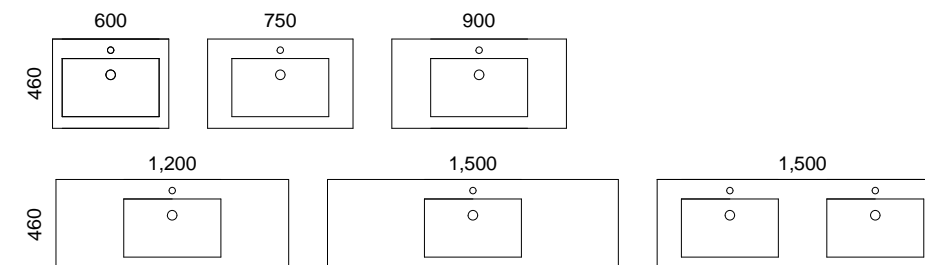

[01.] Ainsworth Vanity 1200mm | AIN-V-1200-C-SSA-W | $3,525 Florentine Walnut Cabinet with Lapis Salt SilkSurface Top and White Gloss Addison Inset Ceramic Basin **[02.] Ainsworth Vanity 750mm** | AIN-V-750-C-SSA-W | $2,917 Light Grey Satin Cabinet with Grigio Stone SilkSurface Top and Black Matt Feather Ceramic Basin | Shown with Basin Colour Upgrade | UPG-OPT-BASCOLOUR | ADD $152 **[03.] Ainsworth Vanity 1500mm** | AIN-V-1500-D-SSA-W | $4,436 Tassie Oak Cabinet with Carrara SilkSurface Top and White Gloss Myrtle Ceramic Basins **Please refer to pricelist pages for all available options.**