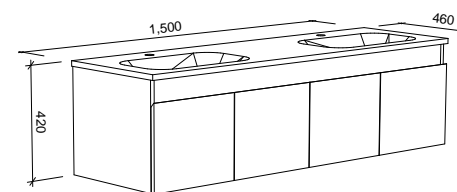

ROCKFORD 1500mm DOUBLE BOWL

Wall Hung

CABINET WITH	SKU	RRP
Alpha Ceramic Top	RKF-V-1500-D-APH-W	\$2,016
Haven Matt Dolomite Top	RKF-V-1500-D-HVN-W	\$2,016
No Top	RKF-VCO-1500-D-X-W	\$1,364

Floor Standing