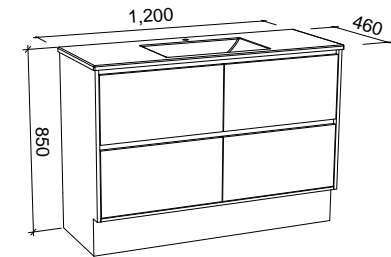

CABINET WITH	SKU	RRP
Alpha Ceramic Top	GRA-V-1200-C-APH-F	$3,100
Regal Mineral Composite Top	GRA-V-1200-C-REG-F	$3,100
Haven Matt Dolomite Top	GRA-V-1200-C-HVN-F	$3,100
20mm SilkSurface Top with White Gloss Above Counter Ceramic Basin	GRA-V-1200-C-SSA-F	$3,683
20mm SilkSurface Top with White Gloss Under Counter Ceramic Basin	GRA-V-1200-C-SSU-F	$3,683
No Top	GRA-VCO-1200-C-X-F	$2,392