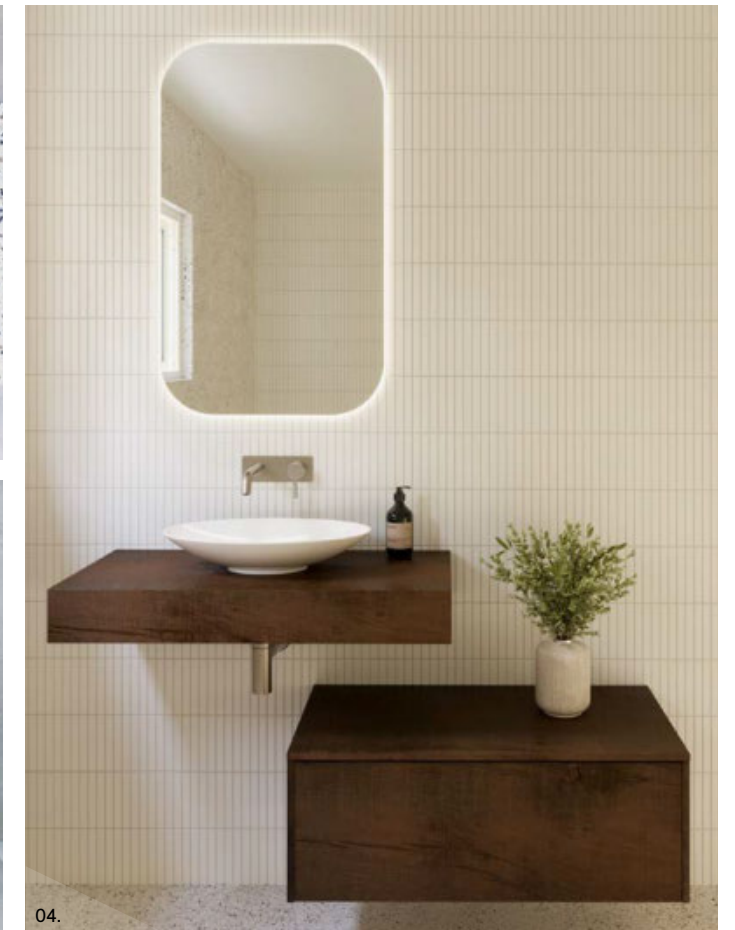

Milan

P PLATINUM INCLUSIONS

Looking for something a little more architectural? Inspired by Italian design trends, the Milan combines a sleek, floating vanity top supported by engineered steel brackets with a separate storage cabinet.

Available in wall hung.

- Top options include:
  - Floating 140mm Laminate Top with above counter basin
  - Floating 140mm SilkSurface Bailey Top with above counter basin

[01.] Milan Vanity 1500mm | MIL-V-1500-L-BAA-W | $4,477 Emerald Green Satin Cabinet with Albastera SilkSurface Bailey Top and White Gloss Jupiter Ceramic Basin | Shown with Vertical Cabinet Front Upgrade | ROU-OPT-VERTICAL | ADD $186 per drawer **[02.] Milan Vanity 1200mm** | MIL-V-1200-L-BAA-W | $4,235 Close-up showing Lapis Salt SilkSurface Bailey Top and White Gloss Bonnie Ceramic Basin **[03.] Milan Vanity 1200mm** | MIL-V-1200-L-BAA-W | $4,235 Tassie Oak Cabinet with Lapis Salt SilkSurface Bailey Top and White Gloss Bonnie Ceramic Basin **[04.] Milan Vanity 900mm** | MIL-V-900-C-LMA-W | $3,172 Oxidised Beamwood Cabinet with Oxidised Beamwood Laminate Top and White Gloss Feather Ceramic Basin **Please refer to pricelist pages for all available options.**

NOTE: Floating laminate top not available in painted finishes. Standard woodgrain finishes available in matt laminate only on floating top. Storage cabinet available in all colours. Storage unit not suitable for basin mounting. Mounting brackets supplied with floating top only.