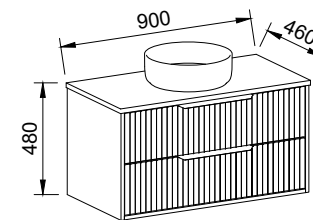

EMMETT 900mm

Wall Hung

CABINET WITH	SKU	RRP
20mm SilkSurface Top with White Gloss Above Counter Ceramic Basin	EMM-V-900-C-SSA-W	$2,497
No Top	EMM-VCO-900-C-X-W	$1,751