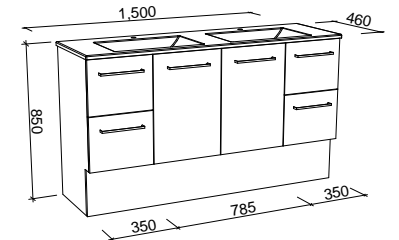

CABINET WITH	SKU	RRP
Regal Mineral Composite Top	CAR-V-1500-D-REG-F	$3,789
Alpha Ceramic Top	CAR-V-1500-D-APH-F	$3,908
Haven Matt Dolomite Top	CAR-V-1500-D-HVN-F	$3,789
Grand Mineral Composite Top	CAR-V-1500-D-GND-F	$4,110
No Top	CAR-VCO-1500-D-X-F	$2,339