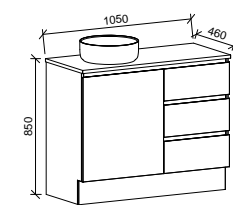

Floor Standing