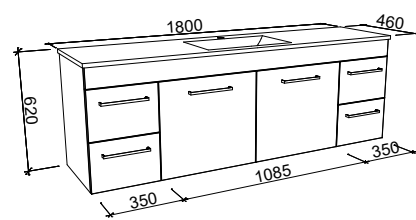

BARGO 1800mm CENTRE BOWL

Wall Hung