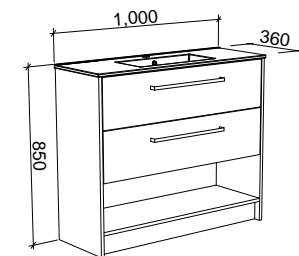

CABINET WITH	SKU	RRP
Urban Ceramic Top	KAR-V-1000-C-URB-F	$3,180
No Top	KAR-VCO-1000-C-X-F	$2,494