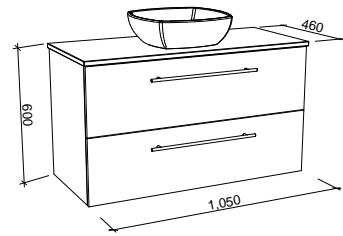

Oxbow

G GOLD INCLUSIONS

OXBOW 1050mm

Wall Hung

CABINET WITH	SKU	RRP
20mm SilkSurface Top with White Gloss Above Counter Ceramic Basin	OXB-V-1050-C-SSA-W	$3,026
20mm SilkSurface Top with White Gloss Under Counter Ceramic Basin	OXB-V-1050-C-SSU-W	$3,026
No Top	OXB-VCO-1050-C-X-W	$1,861

Floor Standing