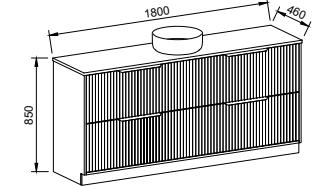

CABINET WITH	SKU	RRP
20mm SilkSurface Top with White Gloss Above Counter Ceramic Basin	ELW-V-1800-C-SSA-F	$5,573
20mm SilkSurface Top with White Gloss Under Counter Ceramic Basin	ELW-V-1800-C-SSU-F	$5,731
No Top	ELW-VCO-1800-C-X-F	$4,280