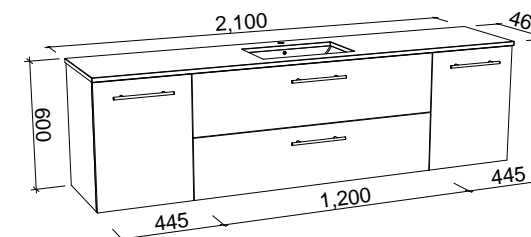

MARSHALL 2100mm CENTRE BOWL

Wall Hung

CABINET WITH	SKU	RRP
20mm SilkSurface Top with White Gloss Above Counter Ceramic Basin	MAR-V-2100-C-SSA-W	$4,216
20mm SilkSurface Top with White Gloss Under Counter Ceramic Basin	MAR-V-2100-C-SSU-W	$4,216
No Top	MAR-VCO-2100-C-X-W	$2,426

Floor Standing