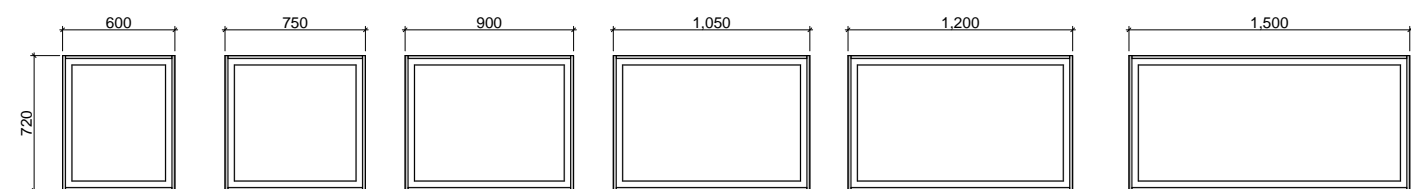

Halifax Mirror

From a petite 600mm to a grand 1500mm, the Halifax comes in a range of sizes so you can find the perfect match for your vanity. Add ambience in your bathroom by opting for a lighting surround (additional charges apply).

- Easy split batten mounting system
- Available in vertical hung upon request (additional charges may apply)
- NOTE: Back panel will match frame colour unless specified otherwise. White board backing with lighting applies (not painted).

[01.] Halifax Mirror 1200mm | HAL-M-1200-720 | $960 White Back Panel with White Satin Frame | Shown with Mirror Lighting Upgrade | LED-L-MIRROR | ADD $413
[02.] Halifax Mirror 1500mm | HAL-M-1500-720 | $1,189 Black Satin Back Panel and Frame [03.] Halifax Mirror 900mm | HAL-M-900-720 | $734 White Back Panel with Coastal Oak Frame | Shown with Mirror Lighting Upgrade | LED-L-MIRROR | ADD $413 Please refer to pricelist pages for all available options.

Jazz Arch Mirror

A graceful addition to your bathroom, the Jazz Arch mirror adds softness with its dreamy, curved corners. White satin edging is standard, although you can specify any paint colour from our offering to accentuate your vanity.

- Easy split batten mounting system
- Optional surround lighting available (additional charges apply)
- White satin edging unless specified otherwise