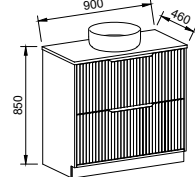

CABINET WITH	SKU	RRP
20mm SilkSurface Top with White Gloss Above Counter Ceramic Basin	ELW-V-900-C-SSA-F	$2,993
20mm SilkSurface Top with White Gloss Under Counter Ceramic Basin	ELW-V-900-C-SSU-F	$3,151
No Top	ELW-VCO-900-C-X-F	$2,247