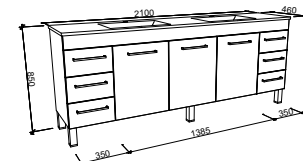

BARGO 2100mm DOUBLE BOWL

Wall Hung

Floor Standing

On Legs

CABINET WITH	SKU	RRP
Classic Mineral Composite Top	BAR-V-2100-D-CLA-W	\$5,135
Regal Mineral Composite Top	BAR-V-2100-D-REG-W	\$5,593
20mm SilkSurface Top with White Gloss Above Counter Ceramic Basins	BAR-V-2100-D-SSA-W	\$5,032
20mm SilkSurface Top with White Gloss Under Counter Ceramic Basins	BAR-V-2100-D-SSU-W	\$5,032
No Top	BAR-VCO-2100-D-X-W	\$2,720