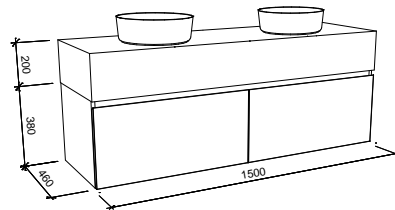

NOTE: Cabinet will stay the same size on the Kingsley, regardless of the top option.

KINGSLEY 1500mm DOUBLE BOWL

Wall Hung

CABINET WITH	SKU	RRP
Alpha Ceramic Top	KIN-V-1500-D-APH-W	\$2,956
Regal Mineral Composite Top	KIN-V-1500-D-REG-W	\$2,835
Stadium Mineral Composite Top	KIN-V-1500-D-STD-W	\$2,835
Haven Matt Dolomite Top	KIN-V-1500-D-HVN-W	\$2,835
20mm SilkSurface Top with Above Counter White Gloss Ceramic Basins	KIN-V-1500-D-SSA-W	\$3,397
20mm SilkSurface Top with Under Counter White Gloss Ceramic Basins	KIN-V-1500-D-SSU-W	\$3,968
60mm SilkSurface Freedom Top with Above Counter White Gloss Ceramic Basins	KIN-V-1500-D-FRA-W	\$3,838
60mm SilkSurface Freedom Top with Under Counter White Gloss Ceramic Basins	KIN-V-1500-D-FRU-W	\$4,337
200mm SilkSurface Box Top with Above Counter White Gloss Ceramic Basins	KIN-V-1500-D-BXA-W	\$4,367
200mm SilkSurface Box Top with Under Counter White Gloss Ceramic Basins	KIN-V-1500-D-BXU-W	\$4,367
No Top	KIN-VCO-1500-D-X-W	\$1,400