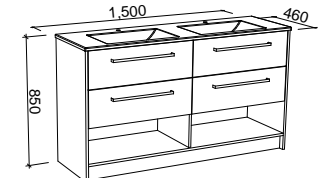

CABINET WITH	SKU	RRP
Alpha Ceramic Top	KAN-V-1500-D-APH-F	$4,769
Regal Mineral Composite Top	KAN-V-1500-D-REG-F	$4,650
Haven Matt Dolomite Top	KAN-V-1500-D-HVN-F	$4,650
20mm SilkSurface Top with White Gloss Above Counter Ceramic Basins	KAN-V-1500-D-SSA-F	$5,270
20mm SilkSurface Top with White Gloss Under Counter Ceramic Basins	KAN-V-1500-D-SSU-F	$5,270
No Top	KAN-VCO-1500-D-X-F	$3,332