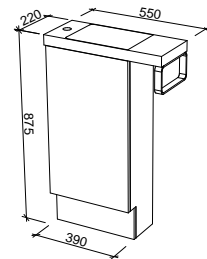

Oscar

S SILVER INCLUSIONS

OSCAR 550mm TOP / 390mm CABINET

Wall Hung

Floor Standing

CABINET WITH	SKU	RRP
Nano Top Left-hand Offset, Left-hand Tap Hole	OSC-V-5540-L-NAN-W	\$922
No Top Left-hand Offset	OSC-VCO-400-L-X-W	\$553