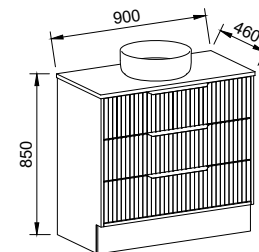

CABINET WITH	SKU	RRP
20mm SilkSurface Top with White Gloss Above Counter Ceramic Basin	EMM-V-900-C-SSA-F	$3,193
No Top	EMM-VCO-900-C-X-F	$2,447

Floor Standing