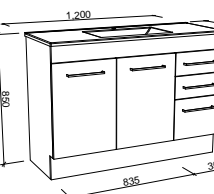

CABINET WITH	SKU	RRP
Alpha Ceramic Top	IND-V-1200-C-APH-F	$1,956
No Top	IND-VCO-1200-C-X-F	$1,595