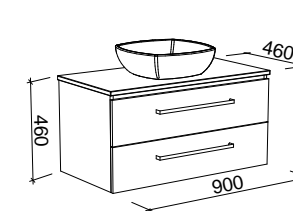

ASHTON 900mm

Wall Hung

CABINET WITH	SKU	RRP
20mm SilkSurface Top with White Gloss Above Counter Ceramic Basin	ASH-V-900-C-SSA-W	$3,329
No Top	ASH-VCO-900-C-X-W	$1,890

Floor Standing