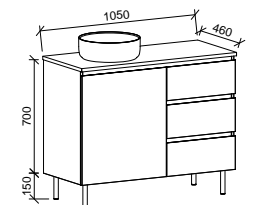

NOTE: Right-hand offset also available. Order by replacing -L- with -R- in the relevant SKU.

DAKOTA 1050mm

Wall Hung

Floor Standing

On Legs

CABINET WITH	SKU	RRP	CABINET WITH	SKU	RRP	CABINET WITH	SKU	RRP
20mm SilkSurface Top with White Gloss Above Counter Ceramic Basin Left-hand Offset	DAK-V-1050-L-SSA-W	\$4,112	20mm SilkSurface Top with White Gloss Above Counter Ceramic Basin Left-hand Offset	DAK-V-1050-L-SSA-F	\$4,437	20mm SilkSurface Top with White Gloss Above Counter Ceramic Basin Left-hand Offset	DAK-V-1050-L-SSA-L	\$4,507
20mm SilkSurface Top with White Gloss Under Counter Ceramic Basin Left-hand Offset	DAK-V-1050-L-SSU-W	\$4,112	20mm SilkSurface Top with White Gloss Under Counter Ceramic Basin Left-hand Offset	DAK-V-1050-L-SSU-F	\$4,437	20mm SilkSurface Top with White Gloss Under Counter Ceramic Basin Left-hand Offset	DAK-V-1050-L-SSU-L	\$4,507
No Top Left-hand Offset	DAK-VCO-1050-L-X-W	\$2,115	No Top Left-hand Offset	DAK-VCO-1050-L-X-F	\$2,453	No Top Left-hand Offset	DAK-VCO-1050-L-X-L	\$2,525