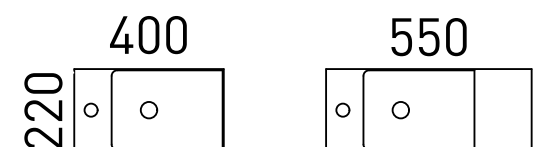

02.

[01.] Ollie Vanity 550mm | OLL-V-550-L-NAN-W | $828 White Satin Cabinet with Nano Dolomite Top | Shown with Vertical Cabinet Front Upgrade | ROU-OPT-VERTICAL | ADD $120 [02.] Ollie Vanity 400mm | OLL-V-400-L-NAN-F | $828 Florentine Walnut Cabinet with Nano Dolomite Top Please refer to pricelist pages for all available options.

SMALL SPACE VANITIES