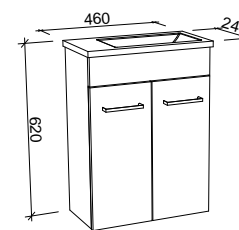

ENSUITE 460mm

Wall Hung

CABINET WITH	SKU	RRP
Ensuite Mineral Composite Top Left-hand Offset	ENS-V-460-L-ENS-W	$952
No Top Left-hand Offset	ENS-VCO-460-L-X-W	$720

Floor Standing