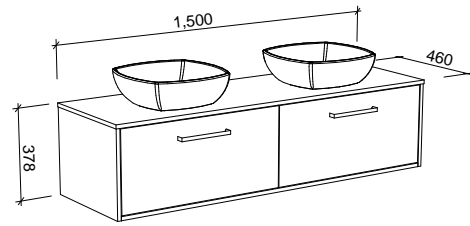

Delaware

G GOLD INCLUSIONS

DELAWARE 1500mm DOUBLE BOWL

Wall Hung

CABINET WITH	SKU	RRP
18mm Laminate Top with White Gloss Ceramic Above Counter Basins	DEL-V-1500-D-LMA-W	$2,762
No Top	DEL-VCO-1500-D-X-W	$1,691

Floor Standing