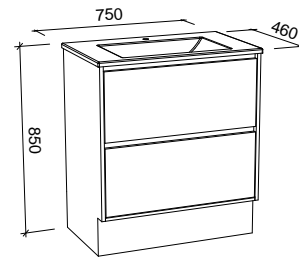

CABINET WITH	SKU	RRP
Alpha Ceramic Top	GRA-V-750-C-APH-F	$1,991
Regal Mineral Composite Top	GRA-V-750-C-REG-F	$1,991
Haven Matt Dolomite Top	GRA-V-750-C-HVN-F	$1,991
20mm SilkSurface Top with White Gloss Above Counter Ceramic Basin	GRA-V-750-C-SSA-F	$2,372
20mm SilkSurface Top with White Gloss Under Counter Ceramic Basin	GRA-V-750-C-SSU-F	$2,372
No Top	GRA-VCO-750-C-X-F	$1,447