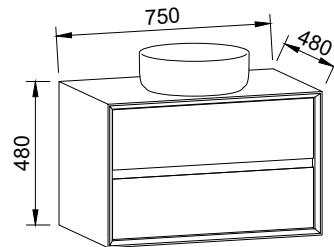

EMBRACE 600mm

Wall Hung

CABINET WITH	SKU	RRP
20mm SilkSurface Top with White Gloss Above Counter Ceramic Basin	EMB-V-600-C-SSA-W	\$3,583

EMBRACE 750mm

Wall Hung

CABINET WITH	SKU	RRP
20mm SilkSurface Top with White Gloss Above Counter Ceramic Basin	EMB-V-750-C-SSA-W	\$3,750