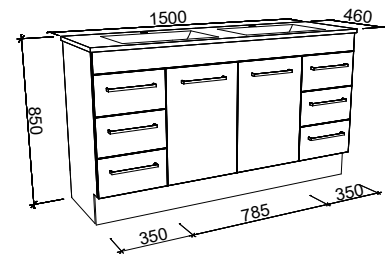

Bargo

G GOLD INCLUSIONS

BARGO 1500mm DOUBLE BOWL

Wall Hung

Floor Standing

On Legs

CABINET WITH	SKU	RRP
Classic Mineral Composite Top	BAR-V-1500-D-CLA-W	\$3,406
Regal Mineral Composite Top	BAR-V-1500-D-REG-W	\$3,578
Alpha Ceramic Top	BAR-V-1500-D-APH-W	\$3,697
Haven Matt Dolomite Top	BAR-V-1500-D-HVN-W	\$3,578
Grand Mineral Composite Top	BAR-V-1500-D-GND-W	\$3,917
20mm SilkSurface Top with White Gloss Above Counter Ceramic Basins	BAR-V-1500-D-SSA-W	\$4,210
20mm SilkSurface Top with White Gloss Under Counter Ceramic Basins	BAR-V-1500-D-SSU-W	\$4,210
No Top	BAR-VCO-1500-D-X-W	\$2,150