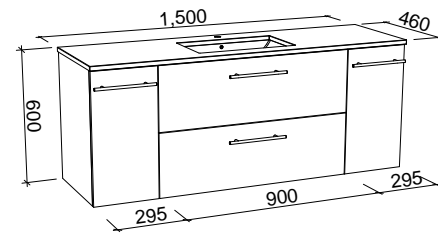

Marshall

G GOLD INCLUSIONS

MARSHALL 1500mm CENTRE BOWL

Wall Hung

CABINET WITH	SKU	RRP
20mm SilkSurface Top with White Gloss Above Counter Ceramic Basin	MAR-V-1500-C-SSA-W	\$3,697
20mm SilkSurface Top with White Gloss Under Counter Ceramic Basin	MAR-V-1500-C-SSU-W	\$3,697
No Top	MAR-VCO-1500-C-X-W	\$2,071