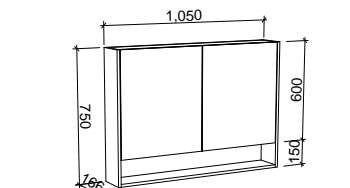

1050mm

SKU	RRP
SAN-SC-1050-D-G	$1,196
SAN-SC-1050-D-P	$1,318