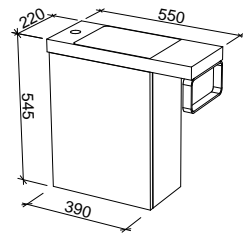

Oscar

S SILVER INCLUSIONS

OSCAR 550mm TOP / 390mm CABINET

Wall Hung