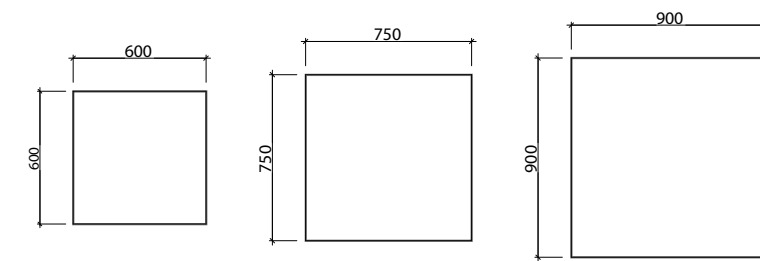

[01.] California Mirror 900mm | CAL-M-900-900 | $646 [02.] California Mirror 900mm | CAL-M-900-900 | $646 [03.] California Mirror 750mm | CAL-M-750-750 | $532 | Shown with Mirror Lighting Upgrade | LED-L-MIRROR | ADD $413 **Please refer to pricelist pages for all available options.**