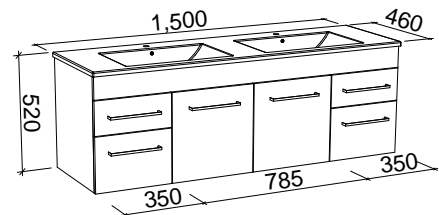

INDIANA 1500mm DOUBLE BOWL

Wall Hung

CABINET WITH	SKU	RRP
Alpha Ceramic Top	IND-V-1500-D-APH-W	\$3,535
No Top	IND-VCO-1500-D-X-W	\$1,973

Floor Standing

CABINET WITH	SKU	RRP
Alpha Ceramic Top	IND-V-1500-D-APH-F	\$3,736
No Top	IND-VCO-1500-D-X-F	\$2,172