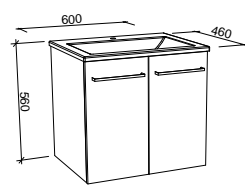

CARLO 600mm

Wall Hung

CABINET WITH	SKU	RRP
Regal Mineral Composite Top	CAR-V-600-C-REG-W	$1,549
Alpha Ceramic Top	CAR-V-600-C-APH-W	$1,549
Grand Mineral Composite Top	CAR-V-600-C-GND-W	$1,764
No Top	CAR-VCO-600-C-X-W	$1,085

Floor Standing