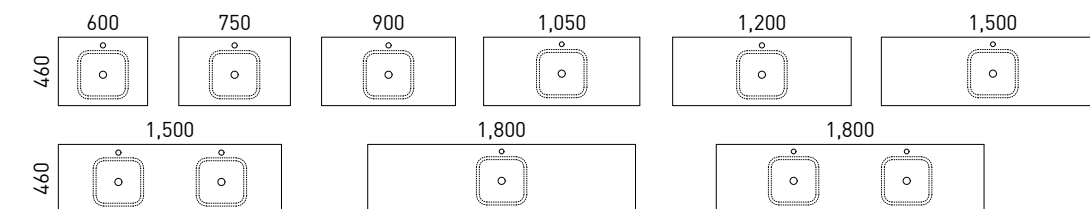

[01.] Henley Vanity 1500mm | HEN-V-1500-D-SSA-W | $5,295 Olive Satin Cabinet with Calcutta Snow SilkSurface Top and Brushed Gold Luxe Stainless Steel Basins | Shown with Basin Colour Upgrade | UPG-OPT-STAINLESS | ADD $374 per basin | Shown with Under Cabinet Vanity Lighting | LED-L-UNDERCAB-V | ADD $413 **[02.] Henley Vanity 900mm** | HEN-V-900-C-SSA-F | $3,432 Light Grey Satin Cabinet with Arctic White SilkSurface Top and White Gloss Allure Ceramic Basin **[03.] Henley Vanity 1800mm** | HEN-V-1800-D-SSA-W | $5,458 Black Satin Cabinet with Grigio Stone SilkSurface Top and Black Matt Allure Ceramic Basins | Shown with Basin Colour Upgrade | UPG-OPT-BASCOLOUR | ADD $152 per basin | Shown with Cabinet Front Upgrade | ROU-OPT-DOCKLAND | ADD $186 per drawer | Shown with Under Cabinet Vanity Lighting | LED-L-UNDERCAB-V | ADD $413 **[04.] Henley Vanity 600mm** | HEN-V-600-C-SSU-W | $2,798 White Satin Cabinet with Stratiss SilkSurface Top and White Gloss Allure Under Counter Ceramic Basin **Please refer to pricelist pages for all available options.**