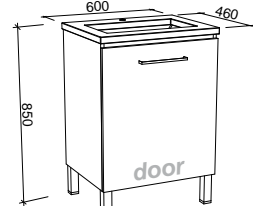

Dakota

P PLATINUM INCLUSIONS

DAKOTA 600mm

Wall Hung

Floor Standing

On Legs

CABINET WITH	SKU	RRP	CABINET WITH	SKU	RRP	CABINET WITH	SKU	RRP
20mm SilkSurface Top with White Gloss Above Counter Ceramic Basin	DAK-V-600-C-SSA-W	\$2,609	20mm SilkSurface Top with White Gloss Above Counter Ceramic Basin	DAK-V-600-C-SSA-F	\$2,867	20mm SilkSurface Top with White Gloss Above Counter Ceramic Basin	DAK-V-600-C-SSA-L	\$2,955
20mm SilkSurface Top with White Gloss Under Counter Ceramic Basin	DAK-V-600-C-SSU-W	\$2,609	20mm SilkSurface Top with White Gloss Under Counter Ceramic Basin	DAK-V-600-C-SSU-F	\$2,867	20mm SilkSurface Top with White Gloss Under Counter Ceramic Basin	DAK-V-600-C-SSU-L	\$2,955
No Top	DAK-VCO-600-C-X-W	\$1,280	No Top	DAK-VCO-600-C-X-F	\$1,665	No Top	DAK-VCO-600-C-X-L	\$1,754