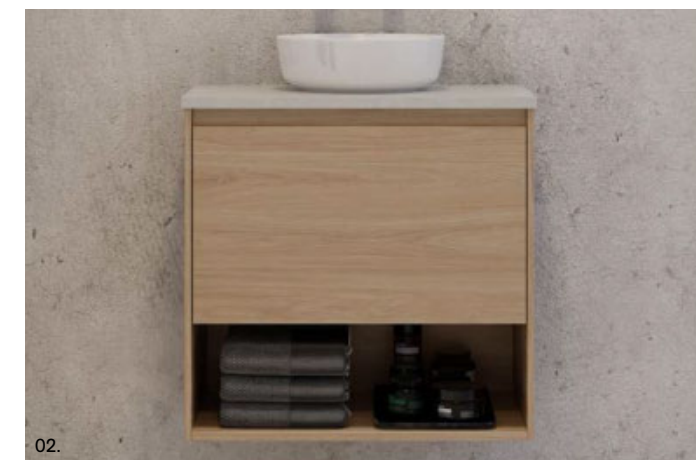

[01.] Karlie Vanity 1500mm | KAR-V-1500-D-SSA-W | $4,173 Classic Oak Cabinet with Silk Whisper SilkSurface Top and White Gloss Gem Ceramic Basins **[02.] Karlie Vanity 600mm** | KAR-V-600-C-SSA-W | $1,939 Prime Oak Cabinet with Blanca Granite SilkSurface Top and White Gloss Ceramic Gem Basin **[03.] Karlie Vanity 1000mm** | KAR-V-1000-C-URB-W | $2,330 Black Satin Cabinet with Urban Ceramic Top **[04.] Karlie Vanity 750mm** | KAR-V-750-C-SSU-F | $2,486 Olive Satin Cabinet with Opalora SilkSurface Top and White Gloss Mini Round Under Counter Ceramic Basin **Please refer to pricelist pages for all available options.**

*Selected sizes. See page 244 for Vanity Top Collection.