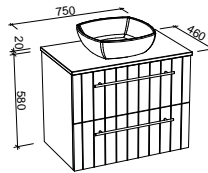

HENLEY 750mm

Wall Hung

CABINET WITH	SKU	RRP
20mm SilkSurface Top with White Gloss Above Counter Ceramic Basin	HEN-V-750-C-SSA-W	$2,912
20mm SilkSurface Top with White Gloss Under Counter Ceramic Basin	HEN-V-750-C-SSU-W	$2,912
No Top	HEN-VCO-750-C-X-W	$1,968

Floor Standing