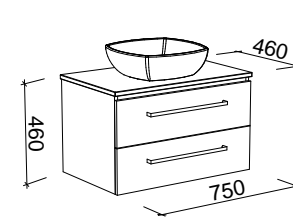

ASHTON 750mm

Wall Hung

CABINET WITH	SKU	RRP
20mm SilkSurface Top with White Gloss Above Counter Ceramic Basin	ASH-V-750-C-SSA-W	$3,049
No Top	ASH-VCO-750-C-X-W	$1,828

Floor Standing