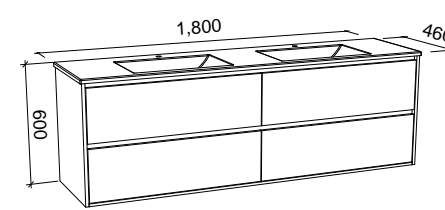

Grange

G GOLD INCLUSIONS

GRANGE 1800mm DOUBLE BOWL

Wall Hung

CABINET WITH	SKU	RRP
Regal Mineral Composite Top	GRA-V-1800-D-REG-W	\$4,309
20mm SilkSurface Top with White Gloss Above Counter Ceramic Basins	GRA-V-1800-D-SSA-W	\$4,694
20mm SilkSurface Top with White Gloss Under Counter Ceramic Basins	GRA-V-1800-D-SSU-W	\$4,694
No Top	GRA-VCO-1800-D-X-W	\$2,626