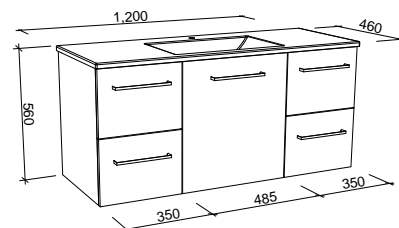

CARLO 1200mm

Wall Hung

CABINET WITH	SKU	RRP
Regal Mineral Composite Top	CAR-V-1200-C-REG-W	$2,553
Alpha Ceramic Top	CAR-V-1200-C-APH-W	$2,553
Haven Matt Dolomite Top	CAR-V-1200-C-HVN-W	$2,553
Grand Mineral Composite Top	CAR-V-1200-C-GND-W	$2,771
No Top	CAR-VCO-1200-C-X-W	$1,837

Floor Standing