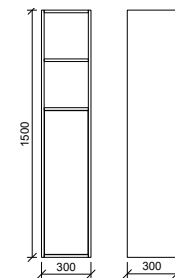

[01.] Hudson Duo Tallboy | HDD-TB-300-W-G | $1,420 Boston Oak Cabinet Hudson Duo Platinum Tallboy | HDD-TB-300-W-P | $1,537 Please refer to pricelist pages for all available options.