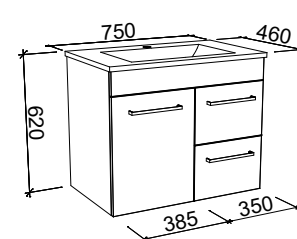

BARGO 750mm

Wall Hung

CABINET WITH	SKU	RRP
Classic Mineral Composite Top	BAR-V-750-C-CLA-W	$1,793
Regal Mineral Composite Top	BAR-V-750-C-REG-W	$1,812
Alpha Ceramic Top	BAR-V-750-C-APH-W	$1,812
Haven Matt Dolomite Top	BAR-V-750-C-HVN-W	$1,812
Grand Mineral Composite Top	BAR-V-750-C-GND-W	$1,991
20mm SilkSurface Top with White Gloss Above Counter Ceramic Basin	BAR-V-750-C-SSA-W	$2,273
20mm SilkSurface Top with White Gloss Under Counter Ceramic Basin	BAR-V-750-C-SSU-W	$2,273
No Top	BAR-VCO-750-C-X-W	$1,349

Floor Standing