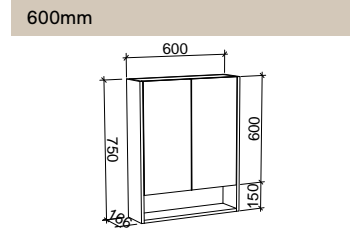

SKU	RRP
SAN-SC-600-D-G	$844
SAN-SC-600-D-P	$967