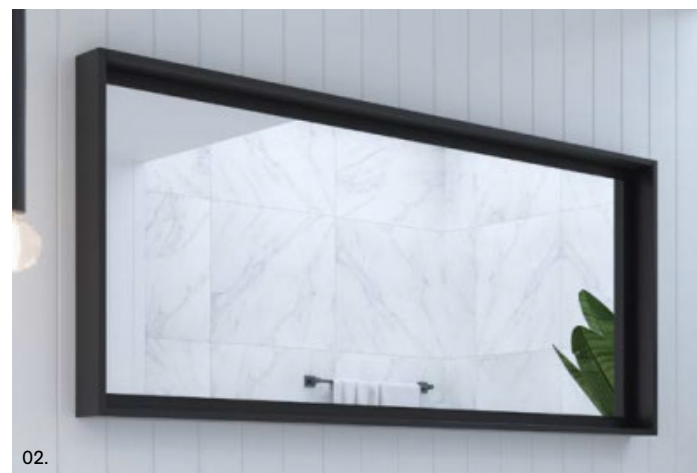

Halifax Mirror

From a petite 600mm to a grand 1500mm, the Halifax comes in a range of sizes so you can find the perfect match for your vanity. Add ambience in your bathroom by opting for a lighting surround (additional charges apply).

- Easy split batten mounting system
- Available in vertical hung upon request (additional charges may apply)
- NOTE: Back panel will match frame colour unless specified otherwise. White board backing with lighting applies (not painted).

[01.] Halifax Mirror 1200mm | HAL-M-1200-720 | $960 White Back Panel with White Satin Frame | Shown with Mirror Lighting Upgrade | LED-L-MIRROR | ADD $413
[02.] Halifax Mirror 1500mm | HAL-M-1500-720 | $1,189 Black Satin Back Panel and Frame [03.] Halifax Mirror 900mm | HAL-M-900-720 | $734 White Back Panel with Coastal Oak Frame | Shown with Mirror Lighting Upgrade | LED-L-MIRROR | ADD $413 Please refer to pricelist pages for all available options.

Jazz Arch Mirror

A graceful addition to your bathroom, the Jazz Arch mirror adds softness with its dreamy, curved corners. White satin edging is standard, although you can specify any paint colour from our offering to accentuate your vanity.

- Easy split batten mounting system
- Optional surround lighting available (additional charges apply)
- White satin edging unless specified otherwise