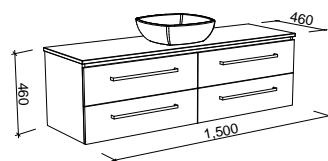

NOTE: Cabinet height for Ashton vanities may need to be altered to suit Under Counter basins. POA.

Ashton

P PLATINUM INCLUSIONS

ASHTON 1500mm CENTRE BOWL

Wall Hung

CABINET WITH	SKU	RRP
20mm SilkSurface Top with White Gloss Above Counter Ceramic Basin	ASH-V-1500-C-SSA-W	\$4,102
No Top	ASH-VCO-1500-C-X-W	\$2,721