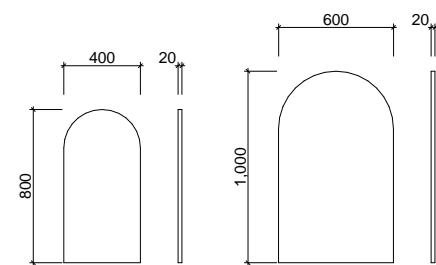

Church Mirror

The Church mirror is a standout choice for any bathroom with its elegant arched top that brings a touch of softness and sophistication to your space.

- Easy split batten mounting system
- Optional surround lighting available (additional charges apply)
- White satin edging unless specified otherwise

[01.] Church Mirror 400mm | CHU-M-400-800 | $563 [02.] Church Mirror 600mm | CHU-M-600-1000 | $712 each [03.] Church Mirror 600mm | CHU-M-600-1000 | $712
Please refer to pricelist pages for all available options.