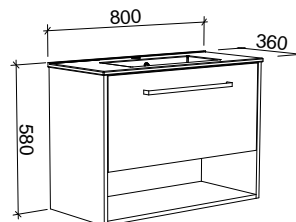

KARLIE 800mm

Wall Hung

CABINET WITH	SKU	RRP
Urban Ceramic Top	KAR-V-800-C-URB-W	$1,907
No Top	KAR-VCO-800-C-X-W	$1,333

Floor Standing