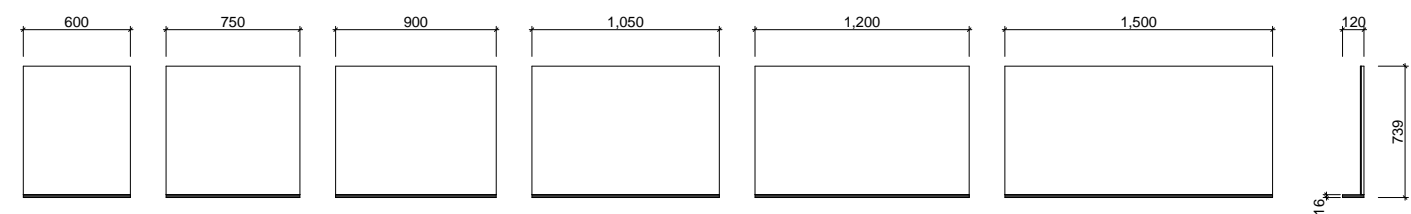

- Range of sizes available
- Easy split batten mounting system

[01.] Essence Mirror 900mm | ESS-M-900-739 | \$816 White Satin Shelf **[02.] Essence Mirror 900mm** | ESS-M-900-739 | \$816 Palomera Oak Shelf **[03.] Essence Mirror 600mm** | ESS-M-600-739 | \$656 White Satin Shelf **Please refer to pricelist pages for all available options.**