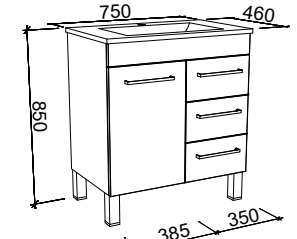

CABINET WITH	SKU	RRP
Classic Mineral Composite Top	BAR-V-750-C-CLA-L	$1,999
Regal Mineral Composite Top	BAR-V-750-C-REG-L	$2,025
Alpha Ceramic Top	BAR-V-750-C-APH-L	$2,025
Haven Matt Dolomite Top	BAR-V-750-C-HVN-L	$2,025
Grand Mineral Composite Top	BAR-V-750-C-GND-L	$2,223
20mm SilkSurface Top with White Gloss Above Counter Ceramic Basin	BAR-V-750-C-SSA-L	$2,479
20mm SilkSurface Top with White Gloss Under Counter Ceramic Basin	BAR-V-750-C-SSU-L	$2,479
No Top	BAR-VCO-750-C-X-L	$1,565