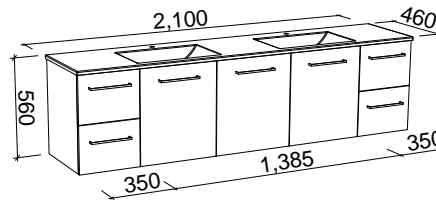

CARLO 2100mm DOUBLE BOWL

Wall Hung