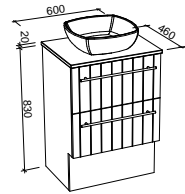

CABINET WITH	SKU	RRP
20mm SilkSurface Top with White Gloss Above Counter Ceramic Basin	HEN-V-600-C-SSA-F	$2,947
20mm SilkSurface Top with White Gloss Under Counter Ceramic Basin	HEN-V-600-C-SSU-F	$2,947
No Top	HEN-VCO-600-C-X-F	$2,001