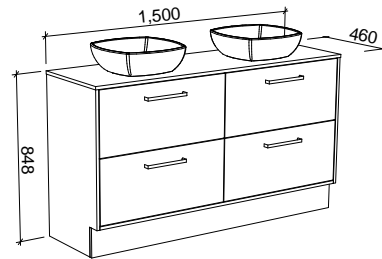

CABINET WITH	SKU	RRP
18mm Laminate Top with White Gloss Ceramic Above Counter Basins	DEL-V-1500-D-LMA-F	$3,453
No Top	DEL-VCO-1500-D-X-F	$2,382