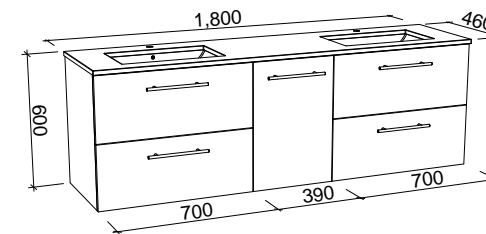

Marshall

G GOLD INCLUSIONS

MARSHALL 1800mm DOUBLE BOWL

Wall Hung

CABINET WITH	SKU	RRP
20mm SilkSurface Top with White Gloss Above Counter Ceramic Basins	MAR-V-1800-D-SSA-W	\$4,105
20mm SilkSurface Top with White Gloss Under Counter Ceramic Basins	MAR-V-1800-D-SSU-W	\$4,105
No Top	MAR-VCO-1800-D-X-W	\$2,146