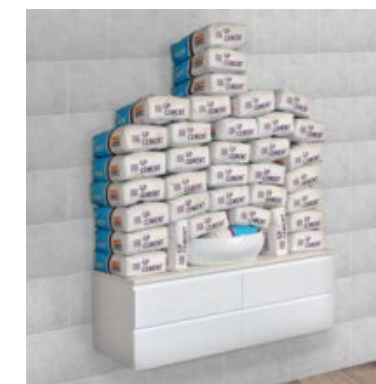

NOTE: All prices are Recommended Retail Price (RRP) including GST. Prices may vary depending on location and are subject to change or correction without notification. All information is provided on a E&OE (errors and omissions excepted) basis. There is a huge amount of very useful information in this brochure and there is more than likely an error, big or small, somewhere. Images in this brochure are shown with accessories and other furniture not included in the price or supplied by Timberline.