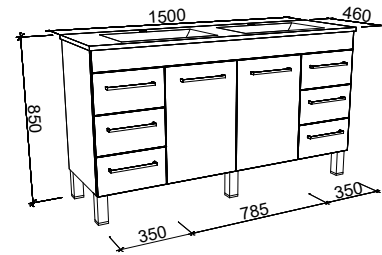

Bargo

G GOLD INCLUSIONS

BARGO 1500mm DOUBLE BOWL

Wall Hung

Floor Standing

On Legs

CABINET WITH	SKU	RRP
Classic Mineral Composite Top	BAR-V-1500-D-CLA-W	\$3,406
Regal Mineral Composite Top	BAR-V-1500-D-REG-W	\$3,578
Alpha Ceramic Top	BAR-V-1500-D-APH-W	\$3,697
Haven Matt Dolomite Top	BAR-V-1500-D-HVN-W	\$3,578
Grand Mineral Composite Top	BAR-V-1500-D-GND-W	\$3,917
20mm SilkSurface Top with White Gloss Above Counter Ceramic Basins	BAR-V-1500-D-SSA-W	\$4,210
20mm SilkSurface Top with White Gloss Under Counter Ceramic Basins	BAR-V-1500-D-SSU-W	\$4,210
No Top	BAR-VCO-1500-D-X-W	\$2,150