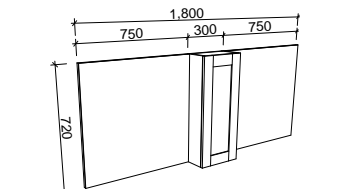

1800mm Double

SKU	RRP
VIC-SC-1800-D-G	$1,646
VIC-SC-1800-D-P	$1,686

See page 110 for route options available on the Victoria Shaver.