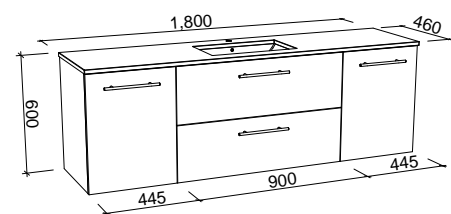

MARSHALL 1800mm CENTRE BOWL

Wall Hung

CABINET WITH	SKU	RRP
20mm SilkSurface Top with White Gloss Above Counter Ceramic Basin	MAR-V-1800-C-SSA-W	$3,920
20mm SilkSurface Top with White Gloss Under Counter Ceramic Basin	MAR-V-1800-C-SSU-W	$3,920
No Top	MAR-VCO-1800-C-X-W	$2,209

Floor Standing