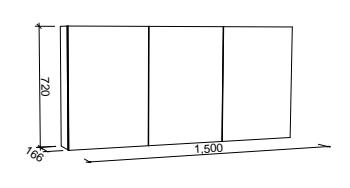

1500mm

SKU	RRP
TEN-SC-1500-3-G	$1,266
TEN-SC-1500-3-P	$1,390