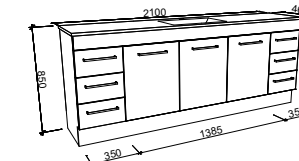

Floor Standing