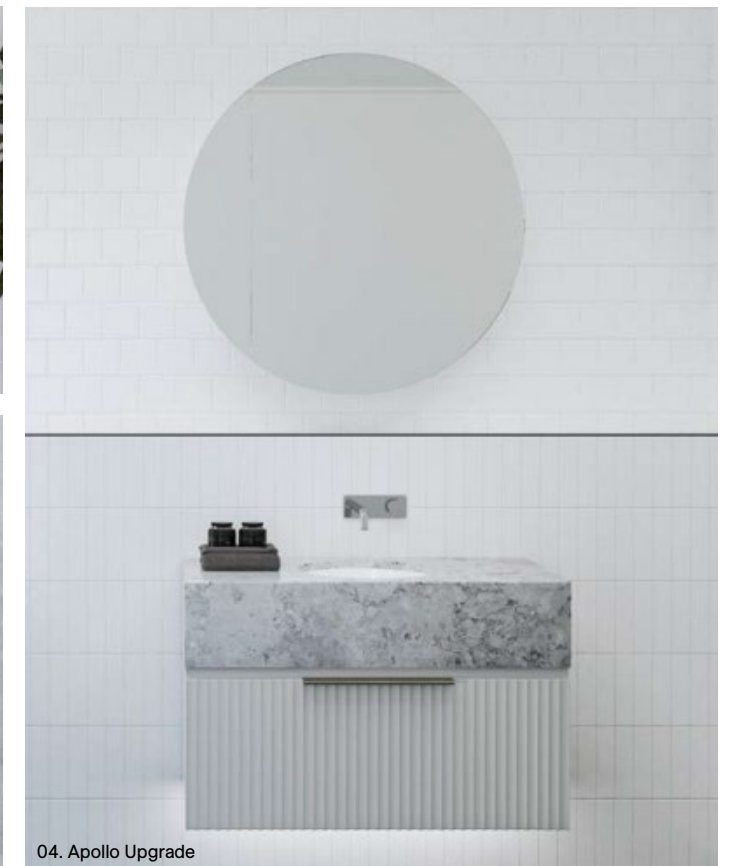

The Kingsley vanity is designed to give your bathroom a touch of luxury and functionality. Whether you want a clean and simple look or a bold, statement-making design, this vanity can accommodate your needs. With high-quality construction and versatile style, it's sure to be the focal point of any bathroom.

Available in wall hung.

- Top options include:
  - 20mm integrated tops - Alpha*, Regal, Stadium or Haven*
  - 20mm SilkSurface slab top with above or under counter basin/s
  - 60mm SilkSurface Freedom slab top with above or under counter basin/s
  - 200mm SilkSurface Box slab top with above or under counter basin/s

[01.] Kingsley Vanity 1500mm | KIN-V-1500-D-STD-W | $2,835 Florentine Walnut Cabinet with Stadium Mineral Composite Top | Shown with Under Cabinet Vanity Lighting | LED-L-UNDERCAB-V | ADD $413 **[02.] Kingsley Vanity 750mm** | KIN-V-750-C-STD-W | $1,263 Boston Oak Cabinet with Stadium Mineral Composite Top **[03.] Kingsley Vanity 1200mm** | KIN-V-1200-C-SSA-W | $2,391 Classic Oak Cabinet with Luminice SilkSurface Top and White Gloss Allure Arrow Basin **[04.] Kingsley Vanity 900mm** | KIN-V-900-C-BXU-W | $2,655 Light Grey Satin Cabinet with Grigio Stone SilkSurface Box Top and White Gloss Allure Under Counter Ceramic Basin | Shown with Cabinet Front Upgrade | ROU-OPT-APOLLO | ADD $186 | Shown with Under Cabinet Vanity Lighting | LED-L-UNDERCAB-V | ADD $413 **Please refer to pricelist pages for all available options.**

*Selected sizes. See page 244 for Vanity Top Collection.