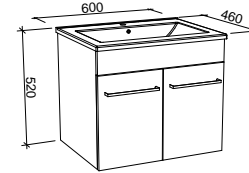

INDIANA 600mm

Wall Hung

CABINET WITH	SKU	RRP
Alpha Ceramic Top	IND-V-600-C-APH-W	$889
No Top	IND-VCO-600-C-X-W	$710