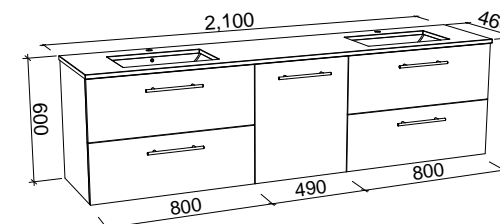

MARSHALL 2100mm DOUBLE BOWL

Wall Hung

CABINET WITH	SKU	RRP
20mm SilkSurface Top with White Gloss Above Counter Ceramic Basins	MAR-V-2100-D-SSA-W	$4,408
20mm SilkSurface Top with White Gloss Under Counter Ceramic Basins	MAR-V-2100-D-SSU-W	$4,408
No Top	MAR-VCO-2100-D-X-W	$2,363

Floor Standing