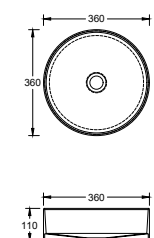

Ceramic Wastes

White

WG POP-OPT-WG | \$59

WM POP-OPT-WM | \$59

Grey

GM POP-OPT-DGM | \$59

Black

BKM POP-OPT-BLK | \$59