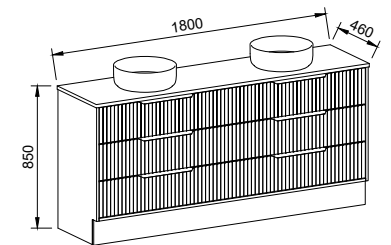

CABINET WITH	SKU	RRP
20mm SilkSurface Top with White Gloss Above Counter Ceramic Basins	EMM-V-1800-C-SSA-F	$6,002
No Top	EMM-VCO-1800-D-X-F	$4,547