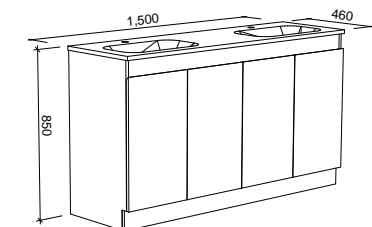

ROCKFORD 1500mm DOUBLE BOWL

Wall Hung

CABINET WITH	SKU	RRP
Alpha Ceramic Top	RKF-V-1500-D-APH-W	\$2,016
Haven Matt Dolomite Top	RKF-V-1500-D-HVN-W	\$2,016
No Top	RKF-VCO-1500-D-X-W	\$1,364

Floor Standing