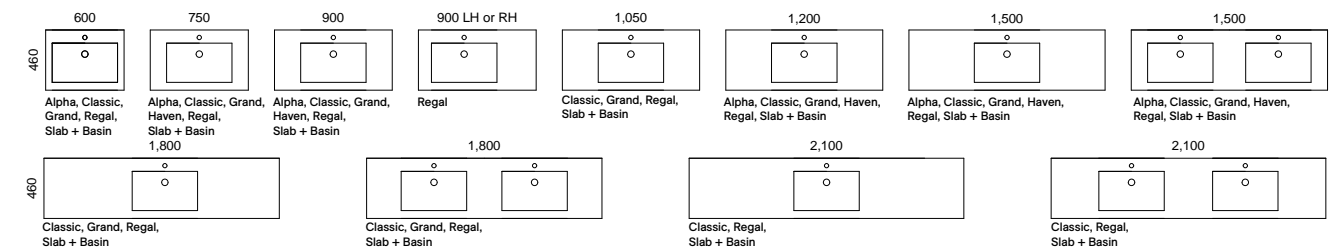

Bargo

G GOLD INCLUSIONS

The Bargo vanity is a perfect blend of form and function, featuring a sleek fascia panel that adds a touch of elegance to its overall design. It features a door and drawer combination that offers an array of storage options, allowing you to keep your space organised and clutter-free.

Available in wall hung, floor standing and on legs

- Top options include:
 - 20mm integrated tops - Alpha*, Classic* Regal* or Haven*
 - 70mm integrated top - Grand*
 - 20mm SilkSurface slab top with above or under counter basin/s