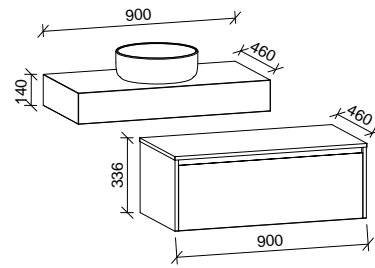

MILAN 900mm

Wall Hung

CABINET WITH	SKU	RRP
Complete Unit Including White Gloss Ceramic Above Counter Basin, Laminate Slab Top and Cabinet	MIL-V-900-C-LMA-W	$3,172
Complete Unit Including White Gloss Ceramic Above Counter Basin, SilkSurface Top and Cabinet	MIL-V-900-C-BAA-W	$3,318
Wall Hung Cabinet Only	MIL-VCO-900-C-X-W	$1,710
Laminated Slab Top and Basin Only 900 x 460 x 140 with mounting brackets Incl. White Gloss Ceramic Above Counter Basin	LMA-ST-900-140-460-C	$1,783
SilkSurface Top and Basin Only 900 x 460 x 140 with mounting brackets Incl. White Gloss Ceramic Above Counter Basin	BAA-ST-900-140-460-C	$1,724

NOTE: For Milan - Tops not available in painted finishes. Standard woodgrain finishes available in matt laminate only on floating top. Storage cabinet available in all colours with push-to-open as standard. Handles available on request, fingerpull not available. Bailey tops are SilkSurface tops exclusive to Milan vanities.