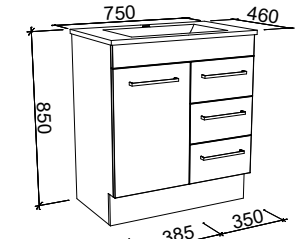

CABINET WITH	SKU	RRP
Classic Mineral Composite Top	BAR-V-750-C-CLA-F	$1,913
Regal Mineral Composite Top	BAR-V-750-C-REG-F	$1,938
Alpha Ceramic Top	BAR-V-750-C-APH-F	$1,938
Haven Matt Dolomite Top	BAR-V-750-C-HVN-F	$1,938
Grand Mineral Composite Top	BAR-V-750-C-GND-F	$2,133
20mm SilkSurface Top with White Gloss Above Counter Ceramic Basin	BAR-V-750-C-SSA-F	$2,393
20mm SilkSurface Top with White Gloss Under Counter Ceramic Basin	BAR-V-750-C-SSU-F	$2,393
No Top	BAR-VCO-750-C-X-F	$1,474

On Legs