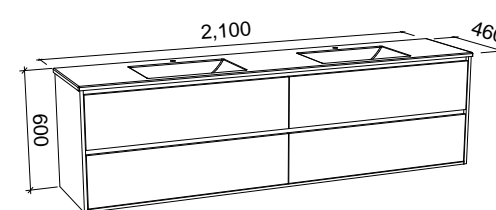

GRANGE 2100mm DOUBLE BOWL

Wall Hung

CABINET WITH	SKU	RRP
Regal Mineral Composite Top	GRA-V-2100-D-REG-W	$5,520
20mm SilkSurface Top with White Gloss Above Counter Ceramic Basins	GRA-V-2100-D-SSA-W	$5,006
20mm SilkSurface Top with White Gloss Under Counter Ceramic Basins	GRA-V-2100-D-SSU-W	$5,006
No Top	GRA-VCO-2100-D-X-W	$2,842

Floor Standing