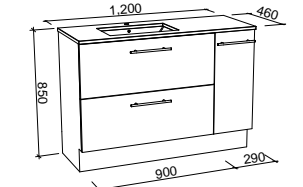

CABINET WITH	SKU	RRP
20mm SilkSurface Top with White Gloss Above Counter Ceramic Basin Left-hand Offset	MAR-V-1200-L-SSA-F	$3,173
20mm SilkSurface Top with White Gloss Under Counter Ceramic Basin Left-hand Offset	MAR-V-1200-L-SSU-F	$3,173
No Top Left-hand Offset	MAR-VCO-1200-L-X-F	$1,964