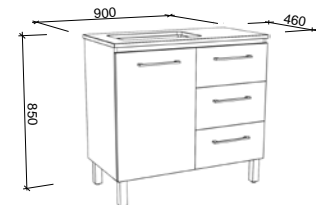

DAKOTA 900mm

Wall Hung

Floor Standing

On Legs

CABINET WITH	SKU	RRP	CABINET WITH	SKU	RRP	CABINET WITH	SKU	RRP
20mm SilkSurface Top with White Gloss Above Counter Ceramic Basin Left-hand Offset	DAK-V-900-L-SSA-W	\$3,577	20mm SilkSurface Top with White Gloss Above Counter Ceramic Basin Left-hand Offset	DAK-V-900-L-SSA-F	\$3,887	20mm SilkSurface Top with White Gloss Above Counter Ceramic Basin Left-hand Offset	DAK-V-900-L-SSA-L	\$3,954
20mm SilkSurface Top with White Gloss Under Counter Ceramic Basin Left-hand Offset	DAK-V-900-L-SSU-W	\$3,577	20mm SilkSurface Top with White Gloss Under Counter Ceramic Basin Left-hand Offset	DAK-V-900-L-SSU-F	\$3,887	20mm SilkSurface Top with White Gloss Under Counter Ceramic Basin Left-hand Offset	DAK-V-900-L-SSU-L	\$3,954
No Top Left-hand Offset	DAK-VCO-900-L-X-W	\$1,777	No Top Left-hand Offset	DAK-VCO-900-L-X-F	\$2,096	No Top Left-hand Offset	DAK-VCO-900-L-X-L	\$2,164