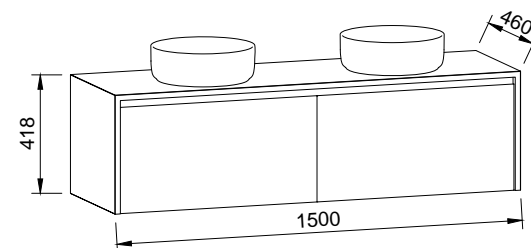

AINSWORTH 1500mm DOUBLE BOWL

Wall Hung

CABINET WITH	SKU	RRP
20mm SilkSurface Top with White Gloss Above Counter Ceramic Basins	AIN-V-1500-D-SSA-W	$4,436
20mm SilkSurface Top with White Gloss Under Counter Ceramic Basins	AIN-V-1500-D-SSU-W	$4,436

Ashton

P PLATINUM INCLUSIONS