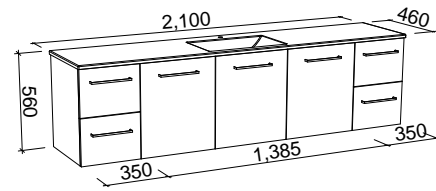

Carlo

G GOLD INCLUSIONS

CARLO 2100mm CENTRE BOWL

Wall Hung