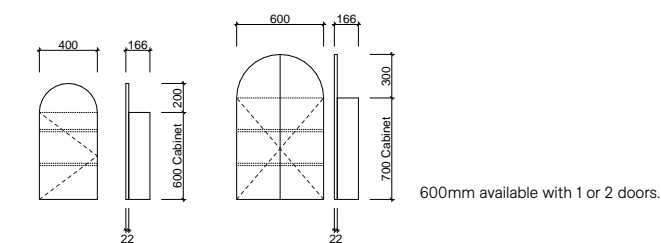

[01.] Church Shaving Cabinet 600mm | CHU-SC-600-S-G | $1,102 Olive Satin Cabinet **Church Platinum Shaving Cabinet 600mm** | CHU-SC-600-S-P | $1,159 **[02.] Church Shaving Cabinet 600mm** | CHU-SC-600-S-G | $1,102 Olive Satin Cabinet shown with door open **Church Platinum Shaving Cabinet 600mm** | CHU-SC-600-S-P | $1,159 **[03.] Church Shaving Cabinet 400mm** | CHU-SC-400-S-G | $1,009 each Classic Oak Cabinet **Church Platinum Shaving Cabinet 400mm** | CHU-SC-400-S-P | $1,051 each **[04.] Church Shaving Cabinet 600mm** | CHU-SC-600-D-G | $1,102 each White Satin Cabinet **Church Platinum Shaving Cabinet 600mm** | CHU-SC-600-D-P | $1,159 each **Please refer to pricelist pages for all available options.**