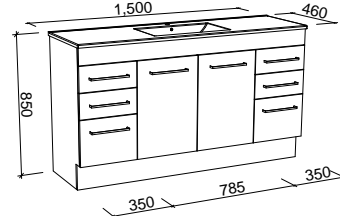

CABINET WITH	SKU	RRP
Alpha Ceramic Top	IND-V-1500-C-APH-F	$3,589
No Top	IND-VCO-1500-C-X-F	$2,172