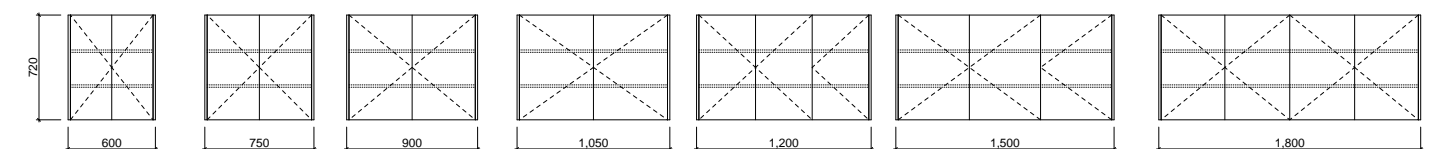

All cabinets 166mm deep.

[01.] Denver Shaving Cabinet 900mm | DEN-SC-900-D-G | $854 Tassie Oak Cabinet Denver Platinum Shaving Cabinet 900mm | DEN-SC-900-D-P | $978 [02.] Denver Shaving Cabinet 1500mm | DEN-SC-1500-3-G | $1,266 Coastal Oak Cabinet Denver Platinum Shaving Cabinet 1500mm | DEN-SC-1500-3-P | $1,390 [03.] Denver Shaving Cabinet 900mm | DEN-SC-900-D-G | $854 Emerald Green Satin Cabinet Denver Platinum Shaving Cabinet 900mm | DEN-SC-900-D-P | $978 [04.] Denver Shaving Cabinet 1500mm | DEN-SC-1500-3-G | $1,266 Tassie Oak Cabinet | Shown with Denver Side Lighting Upgrade | LED-L-DENVER | ADD $637 Denver Platinum Shaving Cabinet 1500mm | DEN-SC-1500-3-P | $1,390 Please refer to pricelist pages for all available options.