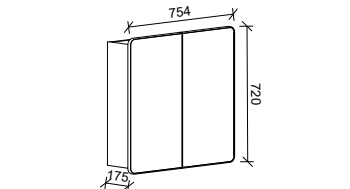

750mm

SKU	RRP
SHC-SC-750-D-G	$1,245