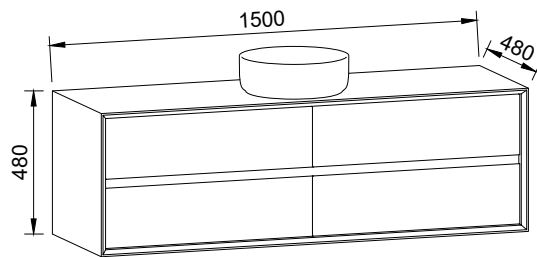

EMBRACE 1500mm CENTRE BOWL

Wall Hung

CABINET WITH	SKU	RRP
20mm SilkSurface Top with White Gloss Above Counter Ceramic Basin	EMB-V-1500-C-SSA-W	$6,028