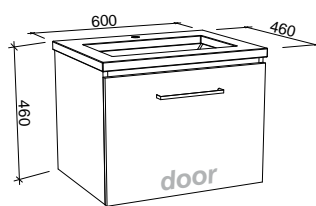

DAKOTA 600mm

Wall Hung