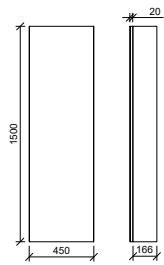

01.

[01.] Tennessee Tallboy | TEN-TB-450-W-G | $1,198 White Satin Cabinet Tennessee Platinum Tallboy | TEN-TB-450-W-P | $1,315 Please refer to pricelist pages for all available options.

York Tallboy

Do you have a keen sense of style and a love of practicality? The York Tallboy boasts a minimal design and provides storage without taking up much room in your space. Whether you're looking to update your bathroom's look or simply in need of more storage space, this tallboy a great choice.

- Upgrade to Platinum option with Luxe Graphite interior and glass internal shelves to match Platinum vanities
- Standard with centre fingerpull
- Available in wall hung