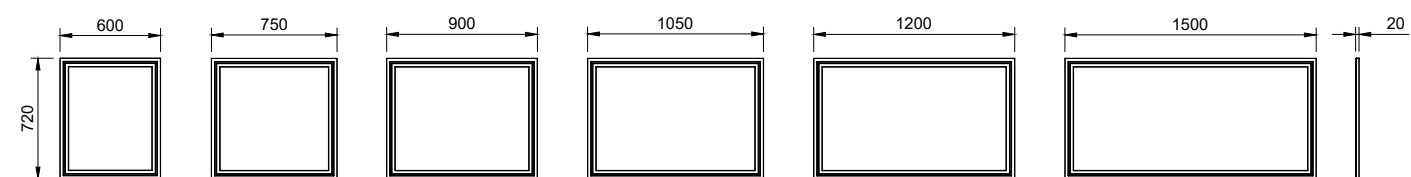

Miami Classic Mirror

The routed frame of this mirror adds a touch of timeless elegance, beautifully complementing shaker style vanities with its classic profile. Available in a range of sizes, the Miami Classic offers versatility to suit your space perfectly.

- Easy split batten mounting system
- Available in vertical hung upon request (additional charges may apply)
- Available in any standard painted finish (not available in woodgrain finishes)

[01.] Miami Mirror 1500mm | MIAC-M-1500-720 | $1,230 White Satin Frame **[02.] Miami Mirror 1200mm** | MIAC-M-1200-720 | $901 White Satin Frame **[03.] Miami Mirror 750mm** | MIAC-M-750-720 | $652 Olive Satin Frame **Please refer to pricelist pages for all available options.**

Oxford Mirror

Transform your bathroom with the versatile Oxford mirror. This sleek and practical design comes in three sizes and for an added touch of elegance you can enhance it with lighting surround (additional charges apply).

- Easy split batten mounting system
- Available in any standard painted finish (not available in woodgrain finishes)
- White satin edging unless specified otherwise