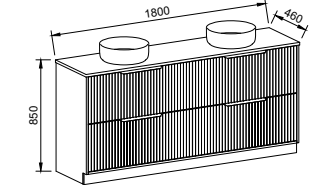

CABINET WITH	SKU	RRP
20mm SilkSurface Top with White Gloss Above Counter Ceramic Basins	ELW-V-1800-D-SSA-F	$5,802
20mm SilkSurface Top with White Gloss Under Counter Ceramic Basins	ELW-V-1800-D-SSU-F	$5,960
No Top	ELW-VCO-1800-D-X-F	$4,347