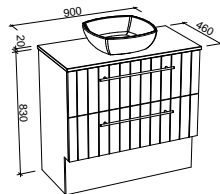

CABINET WITH	SKU	RRP
20mm SilkSurface Top with White Gloss Above Counter Ceramic Basin	HEN-V-900-C-SSA-F	$3,432
20mm SilkSurface Top with White Gloss Under Counter Ceramic Basin	HEN-V-900-C-SSU-F	$3,432
No Top	HEN-VCO-900-C-X-F	$2,261