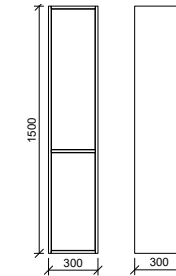

[01.] Hudson Tallboy | HDS-TB-300-W-G | $1,331 Elegant Oak Cabinet Hudson Platinum Tallboy | HDS-TB-300-W-P | $1,448 [02.] Hudson Tallboy | HDS-TB-300-W-G | $1,331 Light Grey Satin Cabinet | Shown with Apollo Cabinet Front Upgrade | ROU-OPT-APOLLO | ADD $186 per door Hudson Platinum Tallboy | HDS-TB-300-W-P | $1,448 Please refer to pricelist pages for all available options.

TALLBOYS