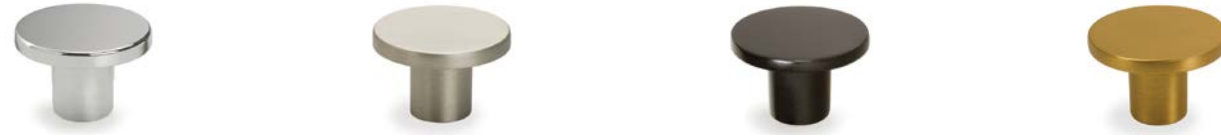

Chrome			Brushed Nickel			Black			Matt Gold		
SKU	RRP		SKU	RRP		SKU	RRP		SKU	RRP	
26mm	FLA-H-26-CR	$42	26mm	FLA-H-26-BN	$42	26mm	FLA-H-26-BL	$42	26mm	FLA-H-26-SG	$42

Knurled Bar Handle