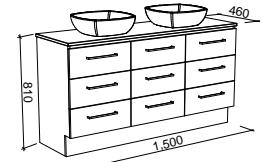

CABINET WITH	SKU	RRP
20mm SilkSurface Top with White Gloss Above Counter Ceramic Basins	ASH-V-1500-D-SSA-F	$5,944
No Top	ASH-VCO-1500-D-X-F	$3,447

On Legs