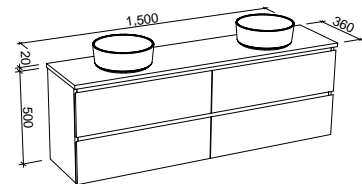

BILLIE 1500mm DOUBLE BOWL

Wall Hung

CABINET WITH	SKU	RRP
20mm SilkSurface Top with White Gloss Above Counter Ceramic Basins	BIL-V-1500-D-SSA-W	\$4,089
20mm SilkSurface Top with White Gloss Mini Under Counter Ceramic Basins	BIL-V-1500-D-SSU-W	\$4,089
No Top	BIL-VCO-1500-D-X-W	\$2,106