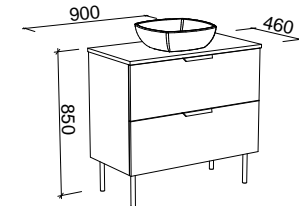

CABINET WITH	SKU	RRP
20mm SilkSurface Top with White Gloss Above Counter Ceramic Basin	SHC-V-900-C-SSA-L	$3,513
20mm SilkSurface Top with White Gloss Under Counter Ceramic Basin	SHC-V-900-C-SSU-L	$3,513
No Top	SHC-VCO-900-C-X-L	$2,455