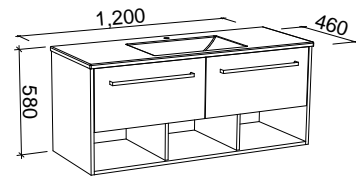

Kansas

G GOLD INCLUSIONS

KANSAS 1200mm CENTRE BOWL

Wall Hung

CABINET WITH	SKU	RRP
Alpha Ceramic Top	KAN-V-1200-C-APH-W	$2,467
Regal Mineral Composite Top	KAN-V-1200-C-REG-W	$2,467
Haven Matt Dolomite Top	KAN-V-1200-C-HVN-W	$2,467
20mm SilkSurface Top with White Gloss Above Counter Ceramic Basin	KAN-V-1200-C-SSA-W	$3,059
20mm SilkSurface Top with White Gloss Under Counter Ceramic Basin	KAN-V-1200-C-SSU-W	$3,059
No Top	KAN-VCO-1200-C-X-W	$1,733

Floor Standing