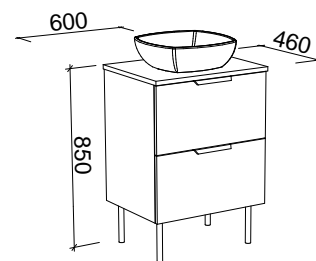

Sutherland House

BY SHAYNNA BLAZE

G GOLD INCLUSIONS

SUTHERLAND HOUSE 600mm

Wall Hung

On Legs

CABINET WITH	SKU	RRP
20mm SilkSurface Top with White Gloss Above Counter Ceramic Basin	SHC-V-600-C-SSA-W	\$2,957
20mm SilkSurface Top with White Gloss Under Counter Ceramic Basin	SHC-V-600-C-SSU-W	\$2,957
No Top	SHC-VCO-600-C-X-W	\$1,875