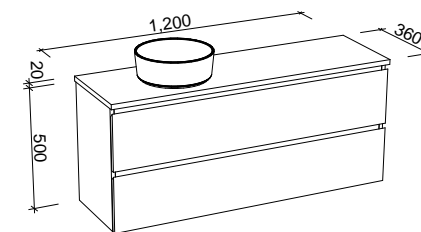

BILLIE 1200mm OFFSET BOWL

Wall Hung

CABINET WITH	SKU	RRP
20mm SilkSurface Top with White Gloss Above Counter Ceramic Basin Left-hand Offset	BIL-V-1200-L-SSA-W	$2,926
20mm SilkSurface Top with White Gloss Mini Under Counter Ceramic Basin Left-hand Offset	BIL-V-1200-L-SSU-W	$2,926
No Top Left-hand Offset	BIL-VCO-1200-L-X-W	$1,597

NOTE: Right-hand offset also available. Order by replacing -L- with -R- in the relevant SKU. Centre bowl available on request.