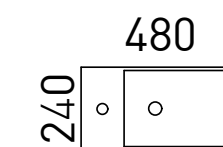

[01.] Frankie Vanity 480mm | FRA-V-480-R-LIB-W | $904 Planked Urban Oak Cabinet with Liberty Ceramic Top [02.] Frankie Vanity 480mm | FRA-V-480-L-LIB-F | $1,078 Pastel Pink Satin Cabinet with Liberty Ceramic Top [03.] Frankie Vanity 480mm | FRA-V-480-L-LIB-W | $904 Emerald Green Satin Cabinet with Liberty Ceramic Top Please refer to pricelist pages for all available options.