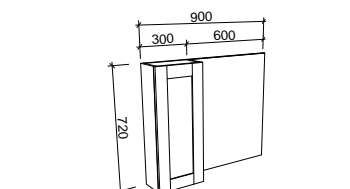

VICTORIA**

900mm Offset

SKU	RRP
VIC-SC-900-L-G	$1,183
VIC-SC-900-L-P	$1,220