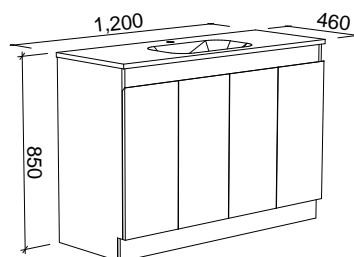

CABINET WITH	SKU	RRP
Alpha Ceramic Top	RKF-V-1200-C-APH-F	$1,579
Haven Matt Dolomite Top	RKF-V-1200-C-HVN-F	$1,579
No Top	RKF-VCO-1200-C-X-F	$1,087

Rockford

S SILVER INCLUSIONS