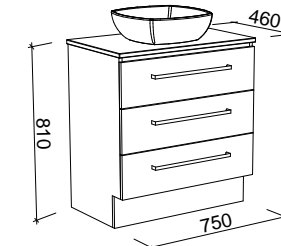

CABINET WITH	SKU	RRP
20mm SilkSurface Top with White Gloss Above Counter Ceramic Basin	ASH-V-750-C-SSA-F	$3,558
No Top	ASH-VCO-750-C-X-F	$2,343

On Legs