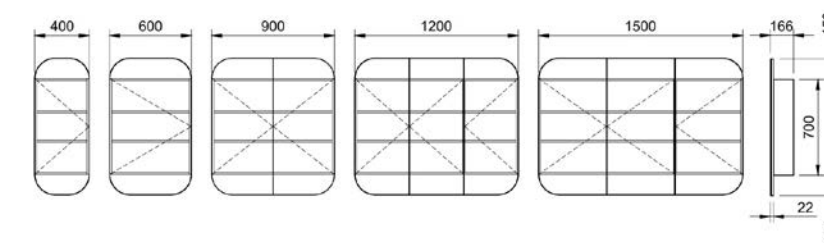

[01.] Jazz Arch Shaving Cabinet 1500mm | JZA-SC-1500-3-G | $1,746 White Satin Cabinet Jazz Arch Platinum Shaving Cabinet 1500mm | JZA-SC-1500-3-P | $1,870 [02.] Jazz Arch Shaving Cabinet 1500mm | JZA-SC-1500-3-G | $1,746 White Satin Cabinet shown with doors open | Shown with Magnifying Mirror Upgrade | UPG-OPT-MAGM | ADD $105 Jazz Arch Platinum Shaving Cabinet 1500mm | JZA-SC-1500-3-P | $1,870 [03.] Jazz Arch Shaving Cabinet 900mm | JZA-SC-900-D-G | $1,215 Light Grey Satin Cabinet Jazz Arch Platinum Shaving Cabinet 900mm | JZA-SC-900-D-P | $1,338 [04.] Jazz Arch Shaving Cabinet 600mm | JZA-SC-600-S-G | $1,153 each Light Grey Satin Cabinet Jazz Arch Platinum Shaving Cabinet 600mm | JZA-SC-600-S-P | $1,214 each [05.] Jazz Arch Shaving Cabinet 400mm | JZA-SC-400-S-G | $956 each Classic Oak Cabinet Jazz Arch Platinum Shaving Cabinet 400mm | JZA-SC-400-S-P | $1,010 each Please refer to pricelist pages for all available options.