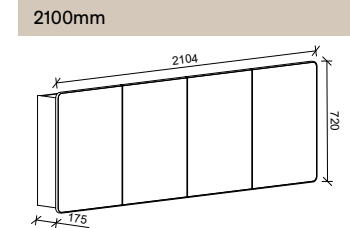

TENNESSEE

SKU	RRP
SHC-SC-2100-4-G	$2,450