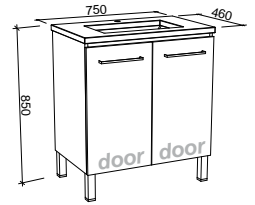

NOTE: Please confirm hinge side when ordered.

Dakota

P PLATINUM INCLUSIONS

DAKOTA 750mm

Wall Hung

Floor Standing

On Legs

CABINET WITH	SKU	RRP	CABINET WITH	SKU	RRP	CABINET WITH	SKU	RRP
20mm SilkSurface Top with White Gloss Above Counter Ceramic Basin	DAK-V-750-C-SSA-W	\$2,694	20mm SilkSurface Top with White Gloss Above Counter Ceramic Basin	DAK-V-750-C-SSA-F	\$2,970	20mm SilkSurface Top with White Gloss Above Counter Ceramic Basin	DAK-V-750-C-SSA-L	\$3,057
20mm SilkSurface Top with White Gloss Under Counter Ceramic Basin	DAK-V-750-C-SSU-W	\$2,694	20mm SilkSurface Top with White Gloss Under Counter Ceramic Basin	DAK-V-750-C-SSU-F	\$2,970	20mm SilkSurface Top with White Gloss Under Counter Ceramic Basin	DAK-V-750-C-SSU-L	\$3,057
No Top	DAK-VCO-750-C-X-W	\$1,398	No Top	DAK-VCO-750-C-X-F	\$1,685	No Top	DAK-VCO-750-C-X-L	\$1,772