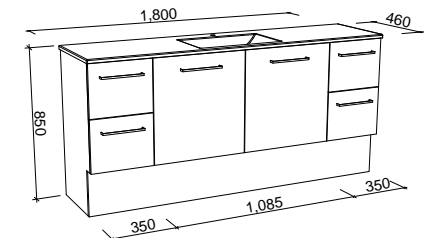

CARLO 1800mm CENTRE BOWL

Wall Hung

CABINET WITH	SKU	RRP
Regal Mineral Composite Top	CAR-V-1800-C-REG-W	\$3,789
Grand Mineral Composite Top	CAR-V-1800-C-GND-W	\$4,129
No Top	CAR-VCO-1800-C-X-W	\$2,231

Floor Standing