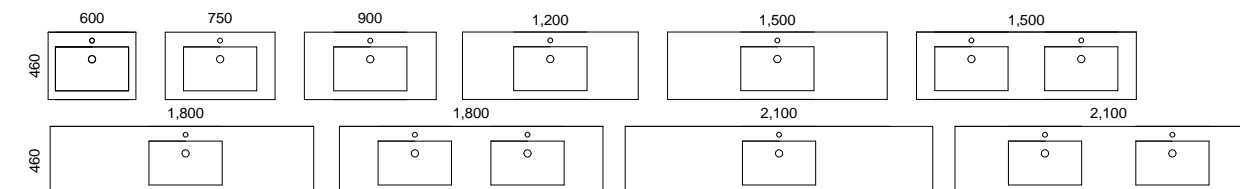

[01.] Sutherland House Vanity 1500mm | SHC-V-1500-D-SSA-L | $5,555 Grey Beige Satin Cabinet with Blanca Granite SilkSurface Top and White Gloss Lorenzo Inset Ceramic Basins **[02.] Sutherland House Vanity 1200mm** | SHC-V-1200-C-SSA-W | $3,796 Steel Grey Satin Cabinet with Strattiss SilkSurface Top and White Gloss Allure Ceramic Basin | Shown with Under Cabinet Vanity Lighting | LED-L-UNDERCAB-V | ADD $413 **[03.] Sutherland House Vanity 900mm** | SHC-V-900-C-SSA-L | $3,513 Light Pistachio Satin Cabinet with Lapis Salt SilkSurface Top and White Matt Enchant Ceramic Basin | Shown with Basin Colour Upgrade | UPG-OPT-BASCOLOUR | ADD $152 **[04.] Sutherland House Vanity 750mm** | SHC-V-750-C-SSU-W | $3,070 Navy Blue Satin Cabinet with Arctic White SilkSurface Top and White Gloss Amara Under Counter Mineral Composite Basin | Shown with Mineral Composite Basin Upgrade | UPG-OPT-BASCOLOUR | ADD $152 | Shown with Push-to-Open Upgrade | UPG-OPT-DRW-PTO | ADD $253 per drawer **[05.] Sutherland House Vanity 1200mm** | SHC-V-1200-C-SSA-W | $3,796 Light Grey Satin Cabinet with White Crystal Boulder SilkSurface Top and White Gloss Corrida Inset Mineral Composite Basin | Shown with Mineral Composite Basin Upgrade | UPG-OPT-BASCOLOUR | ADD $152 **Please refer to pricelist pages for all available options.**