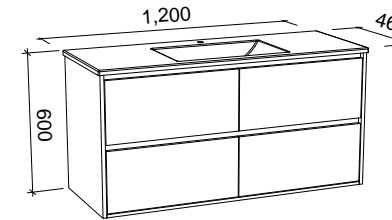

GRANGE 1200mm

Wall Hung

CABINET WITH	SKU	RRP
Alpha Ceramic Top	GRA-V-1200-C-APH-W	$2,987
Regal Mineral Composite Top	GRA-V-1200-C-REG-W	$2,987
Haven Matt Dolomite Top	GRA-V-1200-C-HVN-W	$2,987
20mm SilkSurface Top with White Gloss Above Counter Ceramic Basin	GRA-V-1200-C-SSA-W	$3,570
20mm SilkSurface Top with White Gloss Under Counter Ceramic Basin	GRA-V-1200-C-SSU-W	$3,570
No Top	GRA-VCO-1200-C-X-W	$2,272

G GOLD INCLUSIONS

Floor Standing