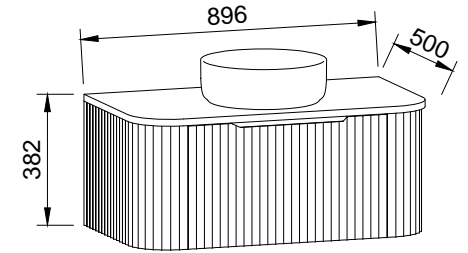

SANTOS 900mm

Wall Hung

CABINET WITH	SKU	RRP
20mm SilkSurface Top with White Gloss Above Counter Ceramic Basin	SAN-V-900-C-SSA-W	$2,550
No Top	SAN-VCO-900-C-X-W	$2,074