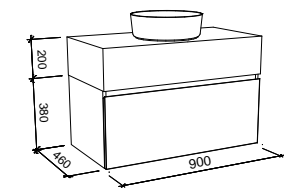

KINGSLEY 900mm

Wall Hung

CABINET WITH	SKU	RRP
Alpha Ceramic Top	KIN-V-900-C-APH-W	$1,364
Regal Mineral Composite Top	KIN-V-900-C-REG-W	$1,364
Stadium Mineral Composite Top	KIN-V-900-C-STD-W	$1,364
Haven Matt Dolomite Top	KIN-V-900-C-HVN-W	$1,364
20mm SilkSurface Top with Above Counter White Gloss Ceramic Basin	KIN-V-900-C-SSA-W	$2,099
20mm SilkSurface Top with Under Counter White Gloss Ceramic Basin	KIN-V-900-C-SSU-W	$2,385
60mm SilkSurface Freedom Top with Above Counter White Gloss Ceramic Basin	KIN-V-900-C-FRA-W	$2,321
60mm SilkSurface Freedom Top with Under Counter White Gloss Ceramic Basin	KIN-V-900-C-FRU-W	$2,553
200mm SilkSurface Box Top with Above Counter White Gloss Ceramic Basin	KIN-V-900-C-BXA-W	$2,655
200mm SilkSurface Box Top with Under Counter White Gloss Ceramic Basin	KIN-V-900-C-BXU-W	$2,655
No Top	KIN-VCO-900-C-X-W	$818