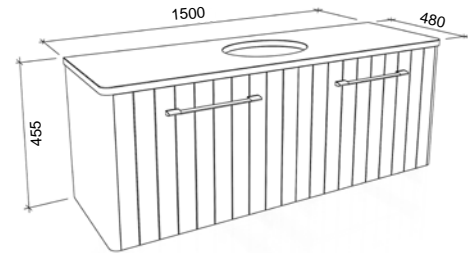

SABA 1500mm CENTRE BOWL

Wall Hung

CABINET WITH	SKU	RRP
20mm SilkSurface Top with White Gloss Above Counter Ceramic Basin	SAB-V-1500-C-SSA-W	$3,409
20mm SilkSurface Top with White Gloss Under Counter Ceramic Basin	SAB-V-1500-C-SSU-W	$3,700
No Top	SAB-VCO-1500-C-X-W	$1,934