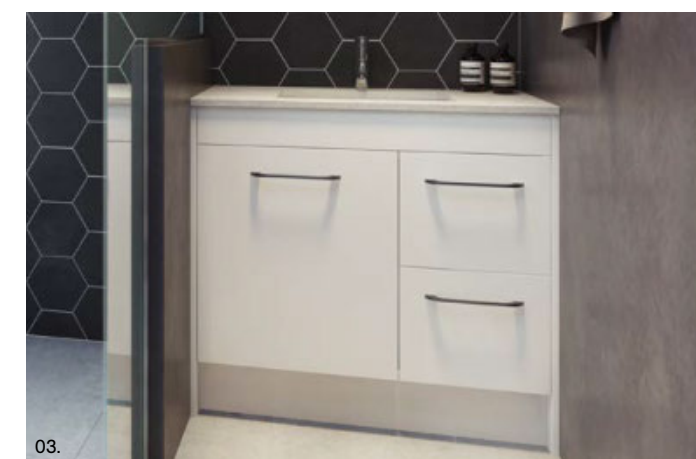

[01.] Wall to Wall Vanity 1051-1400mm | WTW-V-1400-C-SSA-W | $3,853 Aged Walnut Cabinet with Calcutta Snow SilkSurface Top and White Gloss Allure Flute Ceramic Basin | Shown with Under Cabinet Vanity Lighting | LED-L-UNDERCAB-V | ADD $413 **[02.] Wall to Wall Vanity 1401-1900mm** | WTW-V-1900-C-SSA-F | $5,021 Bottega Oak Cabinet with Arctic White SilkSurface Top and White Gloss Quill Ceramic Basin **[03.] Wall to Wall Vanity 750-950mm** | WTW-V-950-C-SSU-F | $2,959 White Satin Cabinet with Canvas Mist SilkSurface Top and White Gloss Rectangle Under Counter Ceramic Basin **[04.] Wall to Wall Vanity 1401-1900mm** | WTW-V-1900-C-SSA-W | $4,539 Emerald Green Satin Cabinet with Carrara SilkSurface Top and White Matt Lorenzo Inset Ceramic Basin | Shown with Basin Colour Upgrade | UPG-OPT-BASCOLOUR | ADD $152 | Shown with Full End Panel on Right instead of Filler Panel | PNL-OPT-V-FULL-R | ADD $114 **Please refer to pricelist pages for all available options.**