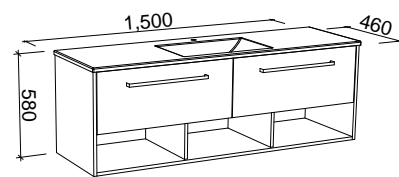

KANSAS 1500mm CENTRE BOWL

Wall Hung

CABINET WITH	SKU	RRP
Alpha Ceramic Top	KAN-V-1500-C-APH-W	$3,617
Regal Mineral Composite Top	KAN-V-1500-C-REG-W	$3,257
Haven Matt Dolomite Top	KAN-V-1500-C-HVN-W	$3,257
20mm SilkSurface Top with White Gloss Above Counter Ceramic Basin	KAN-V-1500-C-SSA-W	$3,862
20mm SilkSurface Top with White Gloss Under Counter Ceramic Basin	KAN-V-1500-C-SSU-W	$3,862
No Top	KAN-VCO-1500-C-X-W	$2,117

Floor Standing