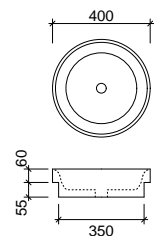

Ceramic Basins Continued

Radius Inset White

Offset or wall mounted tapware required

WG RAD-BS-400-WG-S | $233

WM RAD-BS-400-WM-U | $385