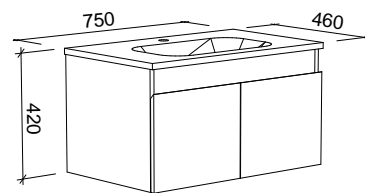

Rockford

S SILVER INCLUSIONS

ROCKFORD 750mm

Wall Hung

CABINET WITH	SKU	RRP
Alpha Ceramic Top	RKF-V-750-C-APH-W	\$1,080
Haven Matt Dolomite Top	RKF-V-750-C-HVN-W	\$1,080
No Top	RKF-VCO-750-C-X-W	\$697

Floor Standing