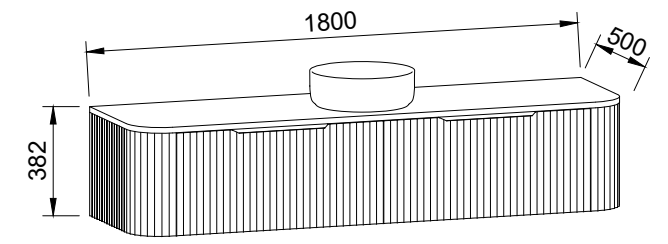

SANTOS 1800mm CENTRE BOWL

Wall Hung

CABINET WITH	SKU	RRP
20mm SilkSurface Top with White Gloss Above Counter Ceramic Basin	SAN-V-1800-C-SSA-W	$3,940
No Top	SAN-VCO-1800-C-X-W	$3,039

NOTE: Woodgrain finishes available only in Coastal Oak, Prime Oak, Tassie Oak, Florentine Walnut, or Bottega Oak. Handles only available in 350mm Loft, Ova or Wave Handles. Included is space saver plumbing kit to hide plumbing behind drawers.