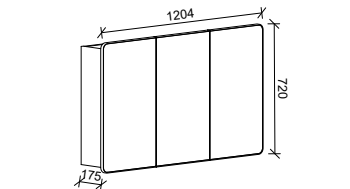

SKU	RRP
SHC-SC-900-D-G	\$1,348

1200mm

SKU	RRP
SHC-SC-1200-3-G	\$1,546

1500mm

SKU	RRP
SHC-SC-1500-3-G	\$1,815

1800mm

SKU	RRP
SHC-SC-1800-4-G	\$2,187

NOTE: -P denotes Platinum range. These shaving cabinets include 'Luxe Graphite' interiors to match Platinum vanities and glass interior shelves as standard. -G denotes standard cabinets and include white interiors. Lighting and powerpoints are not included in shaving cabinet pricing. All mirrors are copper free. Depth can be adjusted to a minimum of 120mm for no price change. Refer to pages 234 - 241 for options and pricing. *Please specify hinge side when ordering. †Back of shelf will match side colour unless specified otherwise. **Victoria shaker panel standard unless specified otherwise.