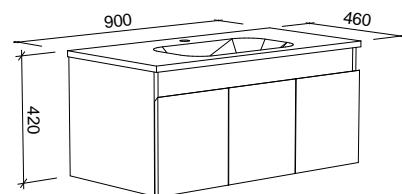

ROCKFORD 900mm

Wall Hung

CABINET WITH	SKU	RRP
Alpha Ceramic Top	RKF-V-900-C-APH-W	$1,180
Haven Matt Dolomite Top	RKF-V-900-C-HVN-W	$1,180
No Top	RKF-VCO-900-C-X-W	$776

Floor Standing