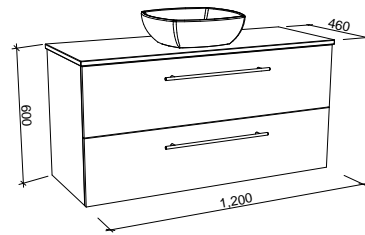

OXBOW 1200mm

Wall Hung

CABINET WITH	SKU	RRP
20mm SilkSurface Top with White Gloss Above Counter Ceramic Basin	OXB-V-1200-C-SSA-W	$3,239
20mm SilkSurface Top with White Gloss Under Counter Ceramic Basin	OXB-V-1200-C-SSU-W	$3,239
No Top	OXB-VCO-1200-C-X-W	$1,957

Floor Standing