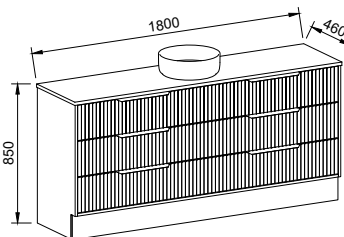

CABINET WITH	SKU	RRP
20mm SilkSurface Top with White Gloss Above Counter Ceramic Basin	EMM-V-1800-C-SSA-F	$5,773
No Top	EMM-VCO-1800-C-X-F	$4,480