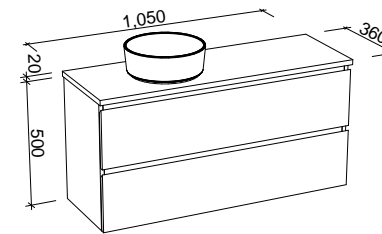

BILLIE 1050mm OFFSET BOWL

Wall Hung

CABINET WITH	SKU	RRP
20mm SilkSurface Top with White Gloss Above Counter Ceramic Basin Left-hand Offset	BIL-V-1050-L-SSA-W	$2,827
20mm SilkSurface Top with White Gloss Mini Under Counter Ceramic Basin Left-hand Offset	BIL-V-1050-L-SSU-W	$2,827
No Top Left-hand Offset	BIL-VCO-1050-L-X-W	$1,512

NOTE: Right-hand offset also available. Order by replacing -L- with -R- in the relevant SKU. Centre bowl available on request.