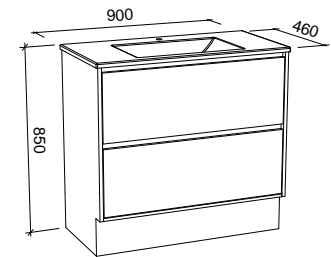

CABINET WITH	SKU	RRP
Alpha Ceramic Top	GRA-V-900-C-APH-F	$2,132
Regal Mineral Composite Top	GRA-V-900-C-REG-F	$2,132
Haven Matt Dolomite Top	GRA-V-900-C-HVN-F	$2,132
20mm SilkSurface Top with White Gloss Above Counter Ceramic Basin	GRA-V-900-C-SSA-F	$2,811
20mm SilkSurface Top with White Gloss Under Counter Ceramic Basin	GRA-V-900-C-SSU-F	$2,811
No Top	GRA-VCO-900-C-X-F	$1,562

Floor Standing