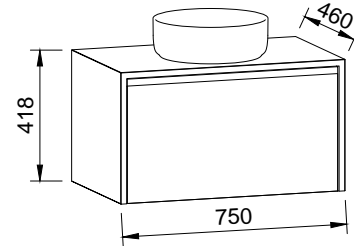

AINSWORTH 750mm

Wall Hung

CABINET WITH	SKU	RRP
20mm SilkSurface Top with White Gloss Above Counter Ceramic Basin	AIN-V-750-C-SSA-W	$2,917
20mm SilkSurface Top with White Gloss Under Counter Ceramic Basin	AIN-V-750-C-SSU-W	$2,917