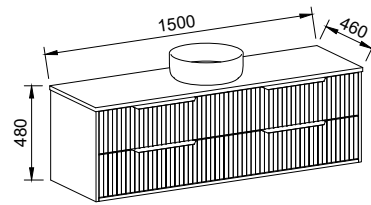

Emmett

G GOLD INCLUSIONS

EMMETT 1500mm CENTRE BOWL

Wall Hung

CABINET WITH	SKU	RRP
20mm SilkSurface Top with White Gloss Above Counter Ceramic Basin	EMM-V-1500-C-SSA-W	$3,952
No Top	EMM-VCO-1500-C-X-W	$2,840

Floor Standing