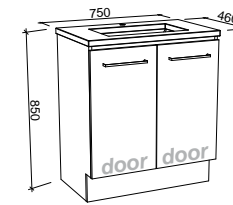

NOTE: Please confirm hinge side when ordered.

Dakota

P PLATINUM INCLUSIONS

DAKOTA 750mm

Wall Hung

Floor Standing

On Legs

CABINET WITH	SKU	RRP	CABINET WITH	SKU	RRP	CABINET WITH	SKU	RRP
20mm SilkSurface Top with White Gloss Above Counter Ceramic Basin	DAK-V-750-C-SSA-W	\$2,694	20mm SilkSurface Top with White Gloss Above Counter Ceramic Basin	DAK-V-750-C-SSA-F	\$2,970	20mm SilkSurface Top with White Gloss Above Counter Ceramic Basin	DAK-V-750-C-SSA-L	\$3,057
20mm SilkSurface Top with White Gloss Under Counter Ceramic Basin	DAK-V-750-C-SSU-W	\$2,694	20mm SilkSurface Top with White Gloss Under Counter Ceramic Basin	DAK-V-750-C-SSU-F	\$2,970	20mm SilkSurface Top with White Gloss Under Counter Ceramic Basin	DAK-V-750-C-SSU-L	\$3,057
No Top	DAK-VCO-750-C-X-W	\$1,398	No Top	DAK-VCO-750-C-X-F	\$1,685	No Top	DAK-VCO-750-C-X-L	\$1,772