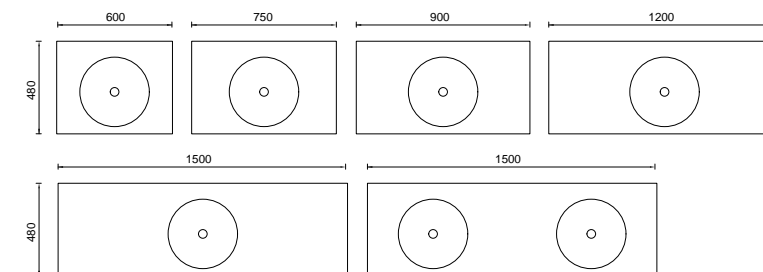

[01.] Embrace Vanity 1500mm | EMB-V-1500-D-SSA-W | $6,118 Light Grey Satin Cabinet with Stratiss SilkSurface Top and White Gloss Oval Flute Ceramic Basins **[02.] Embrace Vanity 1200mm** | EMB-V-1200-C-SSA-W | $4,770 Tassie Oak Cabinet with Arctic White SilkSurface Top and White Gloss Coast Inset Mineral Composite Basin | Shown with Mineral Composite Basin Upgrade | UPG-OPT-BASCOLOUR | ADD $152 **[03.] Embrace Vanity 900mm** | EMB-V-900-C-SSA-W | $4,521 Light Pistachio Satin Cabinet with Lapis Salt SilkSurface Top and White Gloss Florent Ceramic Basin **Please refer to pricelist pages for all available options.**

NOTE: Selected inset basins available. Not available with custom inset basins.