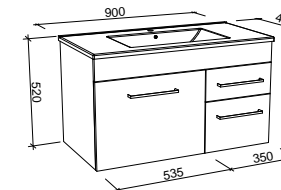

INDIANA 900mm

Wall Hung

CABINET WITH	SKU	RRP
Alpha Ceramic Top	IND-V-900-C-APH-W	$1,238
No Top	IND-VCO-900-C-X-W	$999