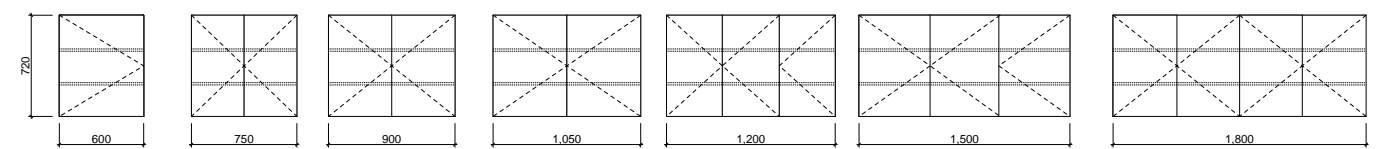

All cabinets 166mm deep. 1500mm available with 3 or 4 doors.

[01.] Tennessee Shaving Cabinet 1200mm | TEN-SC-1200-3-G | $1,136 Emerald Green Satin Cabinet **Tennessee Shaving Cabinet Platinum Shaving Cabinet 1200mm** | TEN-SC-1200-3-P | $1,261 **[02.] Tennessee Shaving Cabinet 1800mm** | TEN-SC-1800-4-G | $1,519 White Gloss Cabinet **Tennessee Shaving Cabinet Platinum Shaving Cabinet 1800mm** | TEN-SC-1800-4-P | $1,643 **[03.] Tennessee Shaving Cabinet 1200mm** | TEN-SC-1200-3-G | $1,136 Light Pistachio Satin Cabinet shown with doors open | Shown with Magnifying Mirror Upgrade | UPG-OPT-MAGM | ADD $105 | Shown with Panoramic Hinging Upgrade | UPG-OPT-PANORAMIC | ADD $153 **Tennessee Shaving Cabinet Platinum Shaving Cabinet 1200mm** | TEN-SC-1200-3-P | $1,261 **[04.] Tennessee Shaving Cabinet 900mm** | TEN-SC-900-D-G | $854 Estella Oak Cabinet **Tennessee Platinum Shaving Cabinet 900mm** | TEN-SC-900-D-P | $978 **Please refer to pricelist pages for all available options.**