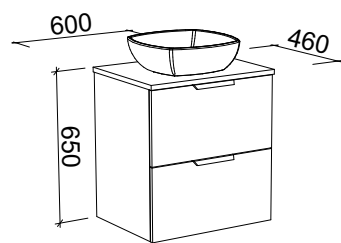

SUTHERLAND HOUSE 600mm

Wall Hung

On Legs

CABINET WITH	SKU	RRP
20mm SilkSurface Top with White Gloss Above Counter Ceramic Basin	SHC-V-600-C-SSA-W	$2,957
20mm SilkSurface Top with White Gloss Under Counter Ceramic Basin	SHC-V-600-C-SSU-W	$2,957
No Top	SHC-VCO-600-C-X-W	$1,875