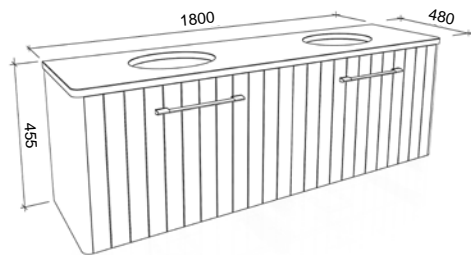

SABA 1800mm DOUBLE BOWL

Wall Hung

CABINET WITH	SKU	RRP
20mm SilkSurface Top with White Gloss Above Counter Ceramic Basins	SAB-V-1800-D-SSA-W	$4,166
20mm SilkSurface Top with White Gloss Under Counter Ceramic Basins	SAB-V-1800-D-SSU-W	$4,747
No Top	SAB-VCO-1800-D-X-W	$2,202

Santos

G GOLD INCLUSIONS