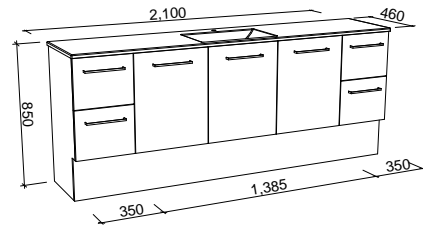

Floor Standing

CABINET WITH	SKU	RRP
Regal Mineral Composite Top	CAR-V-2100-C-REG-W	$5,221
No Top	CAR-VCO-2100-C-X-W	$2,645

CABINET WITH	SKU	RRP
Regal Mineral Composite Top	CAR-V-2100-C-REG-F	$5,543
No Top	CAR-VCO-2100-C-X-F	$2,983