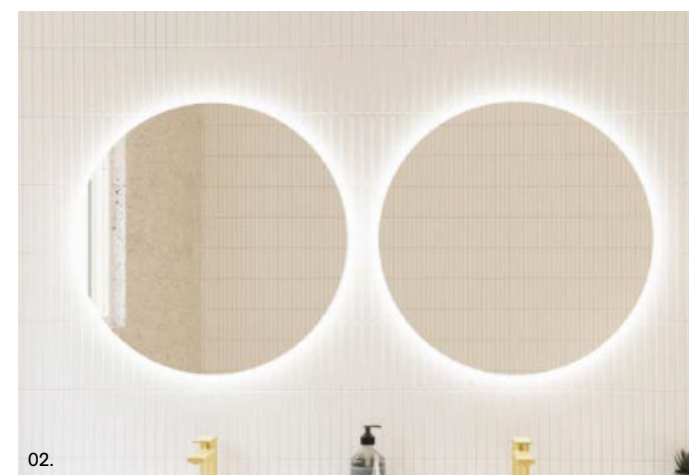

[01.] Oxford Mirror 480mm | OXF-M-480-480 | $299 **[02.] Oxford Mirror 600mm** | OXF-M-600-600 | $573 each | Shown with Mirror Lighting Upgrade | LED-L-MIRROR | ADD $413 per mirror **[03.] Oxford Mirror 900mm** | OXF-M-900-900 | $916 | Shown with Mirror Lighting Upgrade | LED-L-MIRROR | ADD $413 **Please refer to pricelist pages for all available options.**