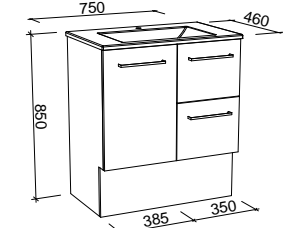

CABINET WITH	SKU	RRP
Regal Mineral Composite Top	CAR-V-750-C-REG-F	$1,945
Alpha Ceramic Top	CAR-V-750-C-APH-F	$1,945
Haven Matt Dolomite Top	CAR-V-750-C-HVN-F	$1,945
Grand Mineral Composite Top	CAR-V-750-C-GND-F	$2,142
No Top	CAR-VCO-750-C-X-F	$1,479