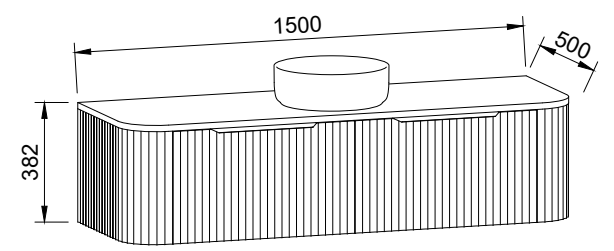

SANTOS 1500mm CENTRE BOWL

Wall Hung

CABINET WITH	SKU	RRP
20mm SilkSurface Top with White Gloss Above Counter Ceramic Basin	SAN-V-1500-C-SSA-W	\$3,560
No Top	SAN-VCO-1500-C-X-W	\$2,882

SANTOS 1500mm DOUBLE BOWL