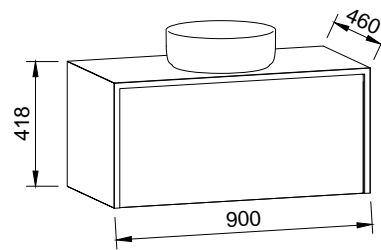

AINSWORTH 900mm

Wall Hung

CABINET WITH	SKU	RRP
20mm SilkSurface Top with White Gloss Above Counter Ceramic Basin	AIN-V-900-C-SSA-W	$3,360
20mm SilkSurface Top with White Gloss Under Counter Ceramic Basin	AIN-V-900-C-SSU-W	$3,360

NOTE: Left - and right-hand offsets also available. Order by replacing -C- with -L- or -R- in the relevant SKU.