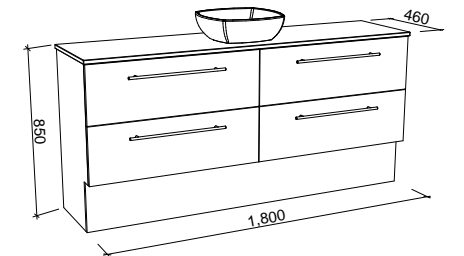

CABINET WITH	SKU	RRP
20mm SilkSurface Top with White Gloss Above Counter Ceramic Basin	OXB-V-1800-C-SSA-F	$4,823
20mm SilkSurface Top with White Gloss Under Counter Ceramic Basin	OXB-V-1800-C-SSU-F	$4,823
No Top	OXB-VCO-1800-C-X-F	$3,044