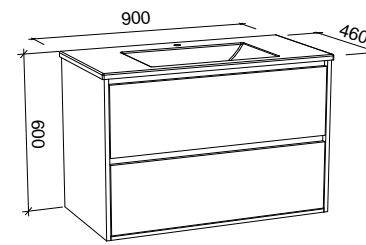

Grange

GRANGE 900mm

Wall Hung

CABINET WITH	SKU	RRP
Alpha Ceramic Top	GRA-V-900-C-APH-W	$2,041
Regal Mineral Composite Top	GRA-V-900-C-REG-W	$2,041
Haven Matt Dolomite Top	GRA-V-900-C-HVN-W	$2,041
20mm SilkSurface Top with White Gloss Above Counter Ceramic Basin	GRA-V-900-C-SSA-W	$2,720
20mm SilkSurface Top with White Gloss Under Counter Ceramic Basin	GRA-V-900-C-SSU-W	$2,720
No Top	GRA-VCO-900-C-X-W	$1,465