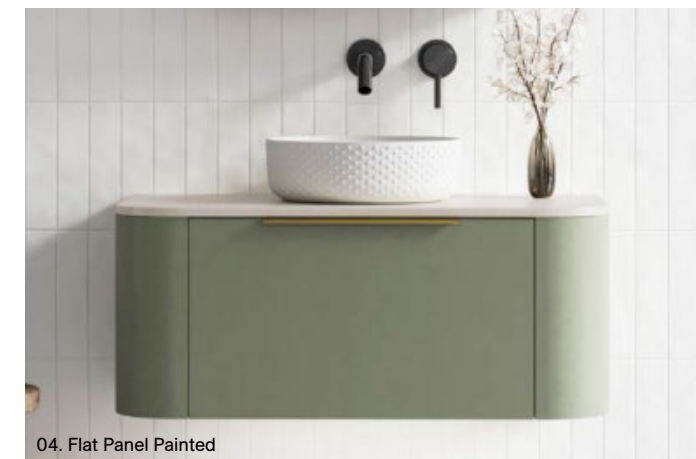

02. Apollo Painted Fluting