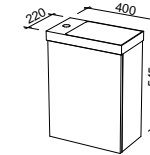

Ollie

OLLIE 400mm

Wall Hung

CABINET WITH	SKU	RRP
Nano Dolomite Top Left-hand Offset	OLL-V-400-L-NAN-W	$752
No Top Left-hand Offset	OLL-VCO-400-L-X-W	$395

NOTE: Side fingerpull standard unless specified otherwise. Please specify hinge side upon ordering. Right-hand offset also available. Order by replacing -L- with -R- in the relevant SKU.