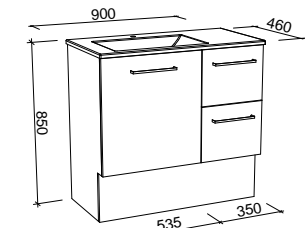

CABINET WITH	SKU	RRP
Regal Mineral Composite Top Left-hand Offset	CAR-V-900-L-REG-F	$1,974
No Top Left-hand Offset	CAR-VCO-900-L-X-F	$1,606