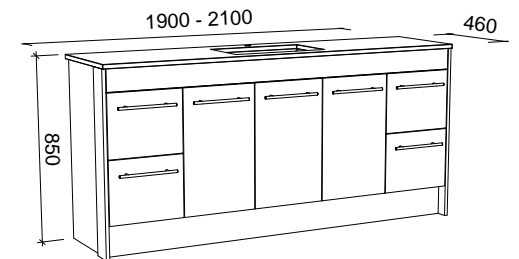

Wall to Wall

G GOLD INCLUSIONS

WALL TO WALL 1901mm - 2100mm CENTRE BOWL (Nominate the exact size you require when ordering)

Wall Hung

Floor Standing

CABINET WITH	SKU	RRP
20mm SilkSurface Top with White Gloss Above Counter Ceramic Basin	WTW-V-2100-C-SSA-W	\$5,393
20mm SilkSurface Top with White Gloss Under Counter Ceramic Basin	WTW-V-2100-C-SSU-W	\$5,393
No Top	WTW-VCO-2100-C-X-W	\$2,897