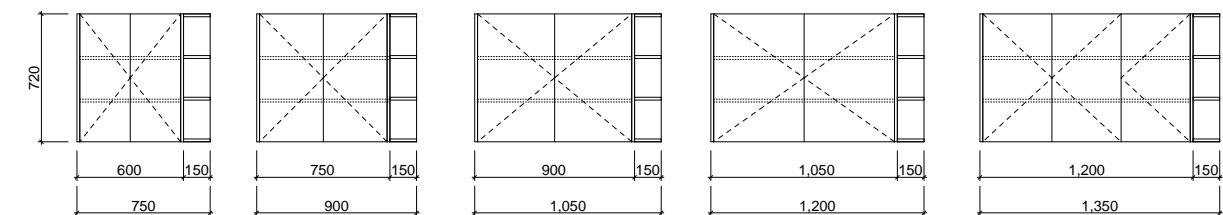

02.

All cabinets 166mm deep. Usable as left- or right-hand shelves.

[01.] New York Shaving Cabinet 900mm | NEW-SC-900-L-G | $1,005 Elegant Oak Cabinet New York Platinum Shaving Cabinet 900mm | NEW-SC-900-L-P | $1,129
[02.] New York Shaving Cabinet 900mm | NEW-SC-900-R-G | $1,005 White Satin Cabinet New York Platinum Shaving Cabinet 900mm | NEW-SC-900-R-P | $1,129
Please refer to pricelist pages for all available options.