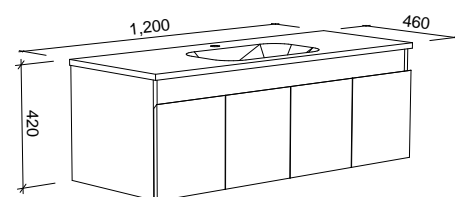

ROCKFORD 1200mm

Wall Hung

CABINET WITH	SKU	RRP
Alpha Ceramic Top	RKF-V-1200-C-APH-W	$1,439
Haven Matt Dolomite Top	RKF-V-1200-C-HVN-W	$1,439
No Top	RKF-VCO-1200-C-X-W	$948

Floor Standing