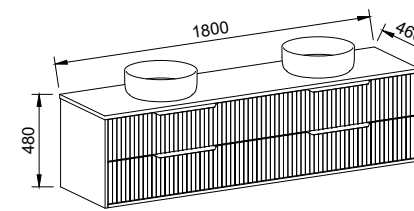

Emmett

G GOLD INCLUSIONS

EMMETT 1800mm DOUBLE BOWL

Wall Hung

CABINET WITH	SKU	RRP
20mm SilkSurface Top with White Gloss Above Counter Ceramic Basins	EMM-V-1800-D-SSA-W	\$4,682
No Top	EMM-VCO-1800-D-X-W	\$3,227