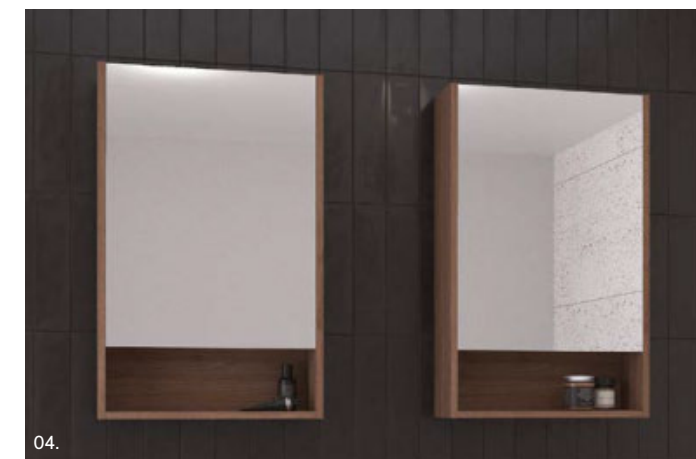

Pure Bliss Shaving Cabinet

Upgrade your bathroom with the chic and functional Pure Bliss shaver. Its minimalist design and practical storage options are elevated by its stunning curved mirror and open shelf. Take it to the next level by choosing optional in-shelf lighting (additional charges apply) for an extra pop of wow.

- Upgrade to Platinum option with Luxe Graphite interior and glass internal shelves to match Platinum vanities
- You choose which hinge side you would like
- Semi or fully recessed option available upon request

- Upgrade to Platinum option with Luxe Graphite interior and glass internal shelves to match Platinum vanities
- Semi or fully recessed option available upon request
- Try a two-toned cabinet at no extra cost
- Optional in shelf lighting available (additional charges apply)