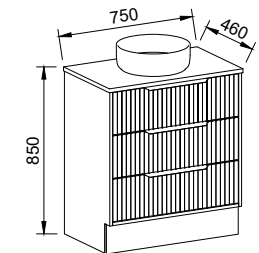

CABINET WITH	SKU	RRP
20mm SilkSurface Top with White Gloss Above Counter Ceramic Basin	EMM-V-750-C-SSA-F	$2,779
No Top	EMM-VCO-750-C-X-F	$2,130

Floor Standing