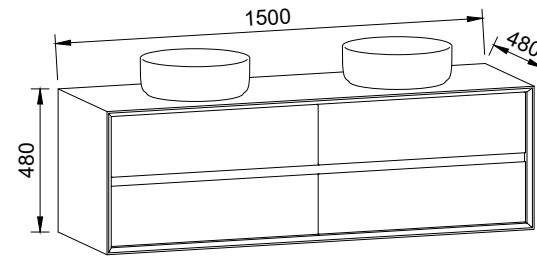

EMBRACE 1500mm CENTRE BOWL

Wall Hung

CABINET WITH	SKU	RRP
20mm SilkSurface Top with White Gloss Above Counter Ceramic Basin	EMB-V-1500-C-SSA-W	\$6,028

EMBRACE 1500mm DOUBLE BOWL

Wall Hung

CABINET WITH	SKU	RRP
20mm SilkSurface Top with White Gloss Above Counter Ceramic Basins	EMB-V-1500-D-SSA-W	\$6,118