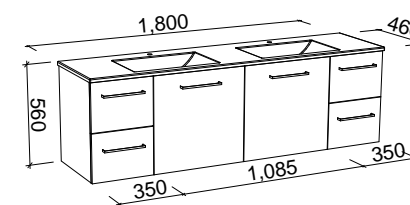

CARLO 1800mm DOUBLE BOWL

Wall Hung

CABINET WITH	SKU	RRP
Regal Mineral Composite Top	CAR-V-1800-D-REG-W	$4,020
Grand Mineral Composite Top	CAR-V-1800-D-GND-W	$4,433
No Top	CAR-VCO-1800-D-X-W	$2,231

Floor Standing