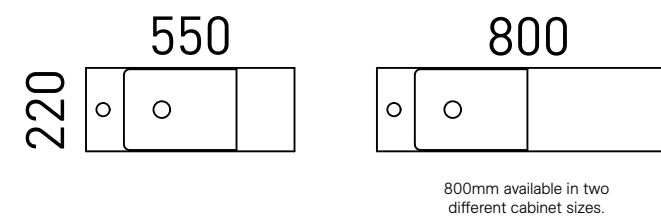

02.

[01.] Oscar Vanity 800mm | OSC-V-8055-L-NAN-W | $1,029 Black Satin Cabinet with Nano Dolomite Top [02.] Oscar Vanity 550mm | OSC-V-5540-L-NAN-F | $1,029 Prime Oak Cabinet with Nano Dolomite Top **Please refer to pricelist pages for all available options.**

NOTE: Towel rail available in chrome only.