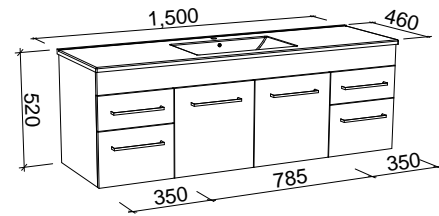

Indiana

S SILVER INCLUSIONS

INDIANA 1500mm CENTRE BOWL

Wall Hung

CABINET WITH	SKU	RRP
Alpha Ceramic Top	IND-V-1500-C-APH-W	$3,376
No Top	IND-VCO-1500-C-X-W	$1,973

Floor Standing