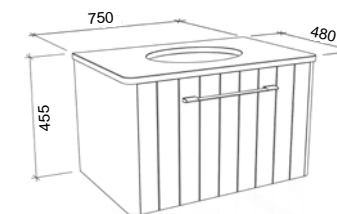

Saba

SABA 750mm

Wall Hung

CABINET WITH	SKU	RRP
20mm SilkSurface Top with White Gloss Above Counter Ceramic Basin	SAB-V-750-C-SSA-W	$1,967
20mm SilkSurface Top with White Gloss Under Counter Ceramic Basin	SAB-V-750-C-SSU-W	$2,258
No Top	SAB-VCO-750-C-X-W	$1,138