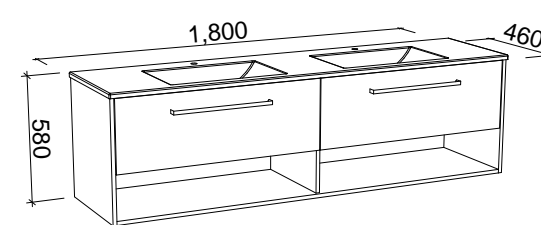

KANSAS 1800mm DOUBLE BOWL

Wall Hung

CABINET WITH	SKU	RRP
Regal Mineral Composite Top	KAN-V-1800-D-REG-W	$4,082
20mm SilkSurface Top with White Gloss Above Counter Ceramic Basins	KAN-V-1800-D-SSA-W	$4,488
20mm SilkSurface Top with White Gloss Under Counter Ceramic Basins	KAN-V-1800-D-SSU-W	$4,488
No Top	KAN-VCO-1800-D-X-W	$2,397

Floor Standing