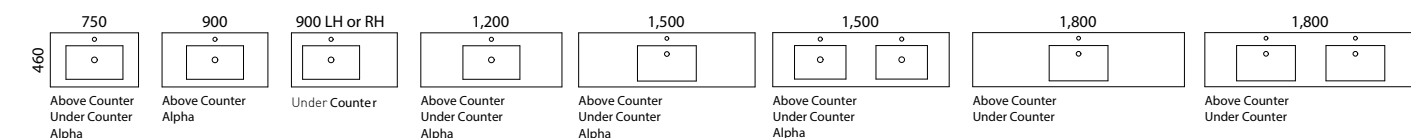

CLASSIC Order with Classic Shaker | **SUSSEX** Order with Sussex Shaker | **VICTORIA** Order with Victoria Shaker | **WASHBOARD** Order with Washboard Pattern

[01.] Victoria Vanity 1800mm | VIC-V-1800-D-SSA-F | $4,279 Grey Beige Satin Cabinet with Blanca Granite SilkSurface Top and Bonnie White Matt Ceramic Basins | Shown with Basin Colour Upgrade | UPG-OPT-BASCOLOUR | ADD $152 per basin **[02.] Victoria Vanity 1200mm** | VIC-V-1200-C-FRA-W | $3,221 White Satin Cabinet with Carrara Freedom SilkSurface Top and White Gloss Radius Inset Ceramic Basin | Shown with Under Cabinet Vanity Lighting | LED-L-UNDERCAB-V | ADD $413 **[03.] Victoria Vanity 1500mm** | VIC-V-1500-C-FRU-W | $4,127 Light Grey Satin Cabinet with Bianco Pearl Freedom SilkSurface Top and White Gloss Rectangle Under Counter Ceramic Basin **[04.] Victoria Vanity 1800mm** | VIC-V-1800-D-SSU-W | $3,864 White Satin Cabinet with Moonstone SilkSurface Top and White Gloss Oval Under Counter Ceramic Basins **[05.] Victoria Vanity 1200mm** | VIC-V-1200-C-SSA-W | $2,970 Light Pistachio Satin Cabinet with Arctic White SilkSurface Top and White Gloss Florent Ceramic Basin **Please refer to pricelist pages for all available options.**

*Selected sizes. See page 244 for Vanity Top Collection.