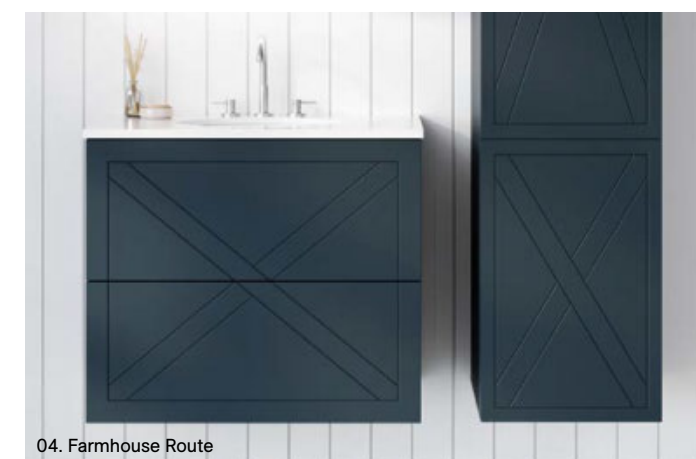

[01.] Sutherland House Vanity 1500mm | SHC-V-1500-D-SSA-L | $5,555 Grey Beige Satin Cabinet with Blanca Granite SilkSurface Top and White Gloss Lorenzo Inset Ceramic Basins **[02.] Sutherland House Vanity 1200mm** | SHC-V-1200-C-SSA-W | $3,796 Steel Grey Satin Cabinet with Strattiss SilkSurface Top and White Gloss Allure Ceramic Basin | Shown with Under Cabinet Vanity Lighting | LED-L-UNDERCAB-V | ADD $413 **[03.] Sutherland House Vanity 900mm** | SHC-V-900-C-SSA-L | $3,513 Light Pistachio Satin Cabinet with Lapis Salt SilkSurface Top and White Matt Enchant Ceramic Basin | Shown with Basin Colour Upgrade | UPG-OPT-BASCOLOUR | ADD $152 **[04.] Sutherland House Vanity 750mm** | SHC-V-750-C-SSU-W | $3,070 Navy Blue Satin Cabinet with Arctic White SilkSurface Top and White Gloss Amara Under Counter Mineral Composite Basin | Shown with Mineral Composite Basin Upgrade | UPG-OPT-BASCOLOUR | ADD $152 | Shown with Push-to-Open Upgrade | UPG-OPT-DRW-PTO | ADD $253 per drawer **[05.] Sutherland House Vanity 1200mm** | SHC-V-1200-C-SSA-W | $3,796 Light Grey Satin Cabinet with White Crystal Boulder SilkSurface Top and White Gloss Corrida Inset Mineral Composite Basin | Shown with Mineral Composite Basin Upgrade | UPG-OPT-BASCOLOUR | ADD $152 **Please refer to pricelist pages for all available options.**