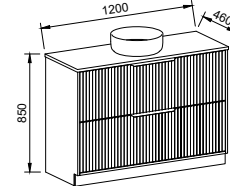

CABINET WITH	SKU	RRP
20mm SilkSurface Top with White Gloss Above Counter Ceramic Basin	ELW-V-1200-C-SSA-F	$3,691
20mm SilkSurface Top with White Gloss Under Counter Ceramic Basin	ELW-V-1200-C-SSU-F	$3,849
No Top	ELW-VCO-1200-C-X-F	$2,764