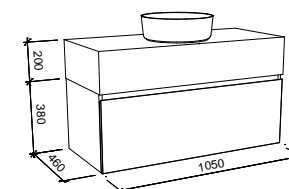

KINGSLEY 1050mm

Wall Hung

CABINET WITH	SKU	RRP
Regal Mineral Composite Top	KIN-V-1050-C-REG-W	$1,580
Stadium Mineral Composite Top	KIN-V-1050-C-STD-W	$1,580
20mm SilkSurface Top with Above Counter White Gloss Ceramic Basin	KIN-V-1050-C-SSA-W	$2,273
20mm SilkSurface Top with Under Counter White Gloss Ceramic Basin	KIN-V-1050-C-SSU-W	$2,558
60mm SilkSurface Freedom Top with Above Counter White Gloss Ceramic Basin	KIN-V-1050-C-FRA-W	$2,477
60mm SilkSurface Freedom Top with Under Counter White Gloss Ceramic Basin	KIN-V-1050-C-FRU-W	$2,726
200mm SilkSurface Box Top with Above Counter White Gloss Ceramic Basin	KIN-V-1050-C-BXA-W	$2,888
200mm SilkSurface Box Top with Under Counter White Gloss Ceramic Basin	KIN-V-1050-C-BXU-W	$2,888
No Top	KIN-VCO-1050-C-X-W	$931

NOTE: Cabinet will stay the same size on the Kingsley, regardless of the top option.