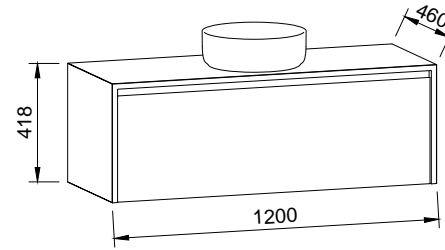

NOTE: Left - and right-hand offsets also available. Order by replacing -C- with -L- or -R- in the relevant SKU.

AINSWORTH 1200mm

Wall Hung

CABINET WITH	SKU	RRP
20mm SilkSurface Top with White Gloss Above Counter Ceramic Basin	AIN-V-1200-C-SSA-W	\$3,525
20mm SilkSurface Top with White Gloss Under Counter Ceramic Basin	AIN-V-1200-C-SSU-W	\$3,525