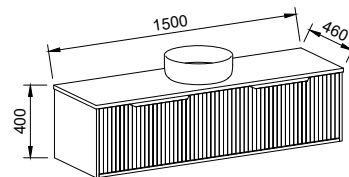

ELWOOD 1500mm CENTRE BOWL

Wall Hung

CABINET WITH	SKU	RRP
20mm SilkSurface Top with White Gloss Above Counter Ceramic Basin	ELW-V-1500-C-SSA-W	$3,522
20mm SilkSurface Top with White Gloss Under Counter Ceramic Basin	ELW-V-1500-C-SSU-W	$3,680
No Top	ELW-VCO-1500-C-X-W	$1,777

Floor Standing