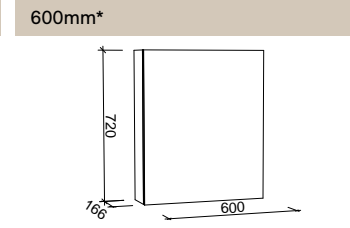

SKU	RRP
TEN-SC-600-S-G	$740
TEN-SC-600-S-P	$864