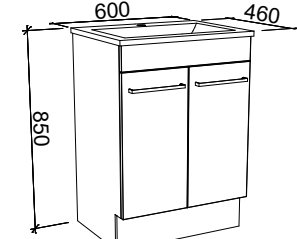

CABINET WITH	SKU	RRP
Classic Mineral Composite Top	BAR-V-600-C-CLA-F	$1,688
Regal Mineral Composite Top	BAR-V-600-C-REG-F	$1,724
Alpha Ceramic Top	BAR-V-600-C-APH-F	$1,724
Grand Mineral Composite Top	BAR-V-600-C-GND-F	$1,902
20mm SilkSurface Top with White Gloss Above Counter Ceramic Basin	BAR-V-600-C-SSA-F	$2,124
20mm SilkSurface Top with White Gloss Under Counter Ceramic Basin	BAR-V-600-C-SSU-F	$2,124
No Top	BAR-VCO-600-C-X-F	$1,258

On Legs