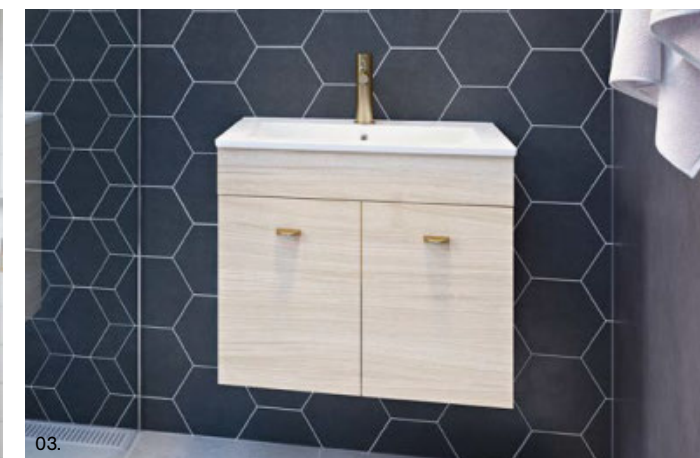

[01.] Indiana Vanity 1200mm | IND-V-1200-C-APH-W | $1,624 Rural Oak Cabinet with Alpha Ceramic Top **[02.] Indiana Vanity 600mm** | IND-V-600-C-APH-W | $889 Dark Grey Satin Cabinet with Alpha Ceramic Top **[03.] Indiana Vanity 600mm** | IND-V-600-C-APH-W | $889 Coastal Oak Cabinet with Alpha Ceramic Top **[04.] Indiana Vanity 1500mm** | IND-V-1500-D-APH-W | $3,535 Perugian Walnut Cabinet with Alpha Ceramic Top | Shown with Under Cabinet Vanity Lighting | LED-L-UNDERCAB-V | ADD $413 **[05.] Indiana Vanity 900mm** | IND-V-900-C-APH-F | $1,531 White Satin Cabinet with Alpha Ceramic Top **Please refer to pricelist pages for all available options.**