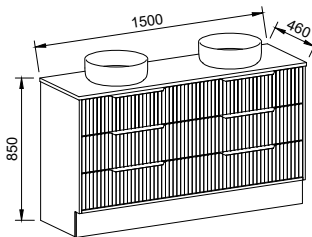

EMMETT 1500mm DOUBLE BOWL

Wall Hung

CABINET WITH	SKU	RRP
20mm SilkSurface Top with White Gloss Above Counter Ceramic Basins	EMM-V-1500-D-SSA-W	\$4,157
No Top	EMM-VCO-1500-D-X-W	\$2,882

Floor Standing

CABINET WITH	SKU	RRP
20mm SilkSurface Top with White Gloss Above Counter Ceramic Basins	EMM-V-1500-D-SSA-F	\$5,322
No Top	EMM-VCO-1500-D-X-F	\$4,047