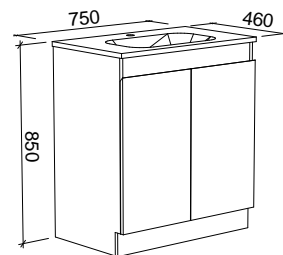

Rockford

S SILVER INCLUSIONS

ROCKFORD 750mm

Wall Hung

CABINET WITH	SKU	RRP
Alpha Ceramic Top	RKF-V-750-C-APH-W	\$1,080
Haven Matt Dolomite Top	RKF-V-750-C-HVN-W	\$1,080
No Top	RKF-VCO-750-C-X-W	\$697

Floor Standing