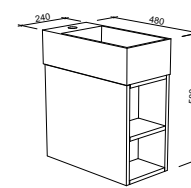

LOTTIE 480mm

Wall Hung

CABINET WITH	SKU	RRP
Liberty Ceramic Top Left-hand Offset	LOT-V-480-L-LIB-W	$807
No Top Left-hand Offset	LOT-VCO-480-L-X-W	$600

NOTE: Side fingerpull standard unless specified otherwise. Right-hand offset (taphole and hinge on the right) also available. Order by replacing -L- with -R- in the relevant SKU.

Floor Standing