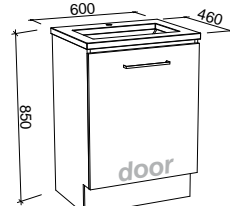

Dakota

P PLATINUM INCLUSIONS

DAKOTA 600mm

Wall Hung

Floor Standing

On Legs

CABINET WITH	SKU	RRP	CABINET WITH	SKU	RRP	CABINET WITH	SKU	RRP
20mm SilkSurface Top with White Gloss Above Counter Ceramic Basin	DAK-V-600-C-SSA-W	\$2,609	20mm SilkSurface Top with White Gloss Above Counter Ceramic Basin	DAK-V-600-C-SSA-F	\$2,867	20mm SilkSurface Top with White Gloss Above Counter Ceramic Basin	DAK-V-600-C-SSA-L	\$2,955
20mm SilkSurface Top with White Gloss Under Counter Ceramic Basin	DAK-V-600-C-SSU-W	\$2,609	20mm SilkSurface Top with White Gloss Under Counter Ceramic Basin	DAK-V-600-C-SSU-F	\$2,867	20mm SilkSurface Top with White Gloss Under Counter Ceramic Basin	DAK-V-600-C-SSU-L	\$2,955
No Top	DAK-VCO-600-C-X-W	\$1,280	No Top	DAK-VCO-600-C-X-F	\$1,665	No Top	DAK-VCO-600-C-X-L	\$1,754