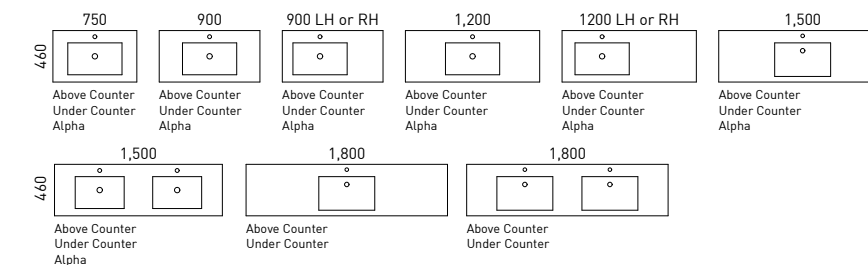

04. Classic Shaker

05. Victoria Shaker

[01.] Windsor Vanity 1800mm | WIN-V-1800-D-SSA-F | $4,574 White Satin Cabinet with Carrara SilkSurface Top and White Gloss Radius Inset Ceramic Basins **[02.] Windsor Vanity 1500mm** | WIN-V-1500-C-FRA-F | $4,978 Light Grey Satin Cabinet with Arctic White Freedom SilkSurface Top and White Gloss Rome Inset Ceramic Basin **[03.] Windsor Vanity 900mm** | WIN-V-900-C-APH-F | $2,738 White Satin Cabinet with Alpha Ceramic Top **[04.] Windsor Vanity 1500mm** | WIN-V-1500-D-SSA-F | $4,372 White Satin Cabinet with Luminance SilkSurface Top and White Gloss Chase Ceramic Basins **[05.] Windsor Vanity 1200mm** | WIN-V-1200-C-SSA-F | $3,498 Black Satin Cabinet with Arctic White SilkSurface Top and White Gloss Allure Ceramic Basin **Please refer to pricelist pages for all available options.**

*Selected sizes. See page 244 for Vanity Top Collection.