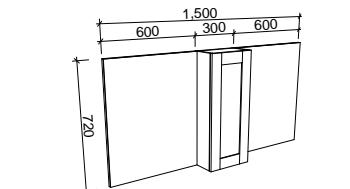

1500mm Double

SKU	RRP
VIC-SC-1500-D-G	$1,507
VIC-SC-1500-D-P	$1,545