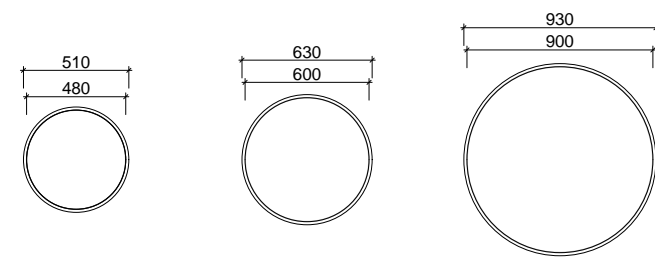

Portland Mirror

Elevate the aesthetic of your space with the Portland mirror, a perfect way to add a pop of colour. Our standard paint colour options provide endless possibilities, allowing you to seamlessly coordinate or make a statement by contrasting with your vanity.

- Optional lighting available (additional charges apply)
- Easy split batten mounting system
- White satin frame unless specified otherwise

[01.] Portland Mirror 630mm | POR-M-630-630 | $790 Navy Blue Satin Frame **[02.] Portland Mirror 510mm** | POR-M-510-510 | $516 Black Satin Frame | Shown with Mirror Lighting Upgrade | LED-L-MIRROR | ADD $413 per mirror **[03.] Portland Mirror 930mm** | POR-M-930-930 | $1,133 Light Grey Satin Frame **Please refer to pricelist pages for all available options.**

Splice Shelves

Upgrade your bathroom with a touch of personal charm using our Splice Shelves. Their modern and streamlined look elevates the sophistication of any space, whilst also improving overall functionality and organisation.

- Other sizes available on request (additional charges and depth restrictions apply)
- Includes hidden internal brackets for sturdy installation
- Available in all standard paint and woodgrain finishes
- 5kg weight restriction