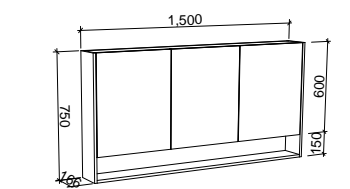

1500mm*

SKU	RRP
SAN-SC-1500-3-G	$1,434
SAN-SC-1500-3-P	$1,558