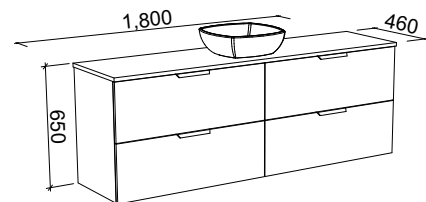

SUTHERLAND HOUSE 1800mm CENTRE BOWL

Wall Hung

CABINET WITH	SKU	RRP
20mm SilkSurface Top with White Gloss Above Counter Ceramic Basin	SHC-V-1800-C-SSA-W	$5,146
20mm SilkSurface Top with White Gloss Under Counter Ceramic Basin	SHC-V-1800-C-SSU-W	$5,146
No Top	SHC-VCO-1800-C-X-W	$3,562

On Legs