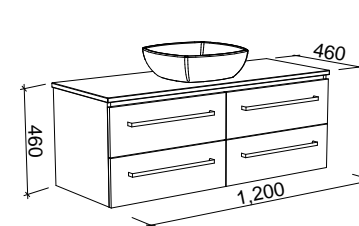

ASHTON 1200mm

Wall Hung

CABINET WITH	SKU	RRP
20mm SilkSurface Top with White Gloss Above Counter Ceramic Basin	ASH-V-1200-C-SSA-W	$3,955
No Top	ASH-VCO-1200-C-X-W	$2,069

Floor Standing