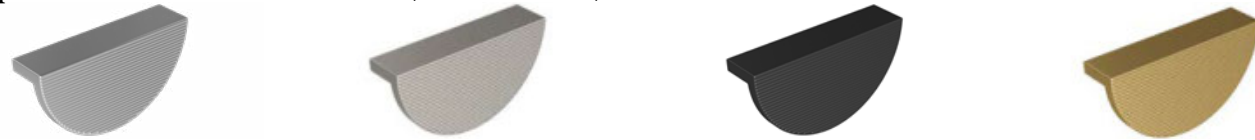

Cabinet Handles Continued

Eclipse Handle* Attaches in the standard position towards top of door and drawer fronts.

Chrome			Brushed Nickel			Black			Satin Gold		
SKU	RRP		SKU	RRP		SKU	RRP		SKU	RRP	
110mm	ECL-H-110-CR	$42	110mm	ECL-H-110-BN	$42	110mm	ECL-H-110-BL	$42	110mm	ECL-H-110-SG	$42

Fingerpull*