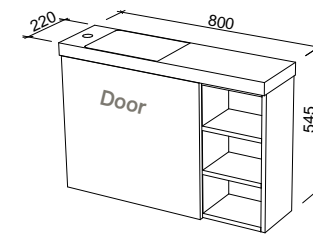

EADIE 800mm

Wall Hung

CABINET WITH	SKU	RRP
Nano Dolomite Top Left-hand Offset	EAD-V-800-L-NAN-W	$912
No Top Left-hand Offset	EAD-VCO-800-L-X-W	$485

Floor Standing