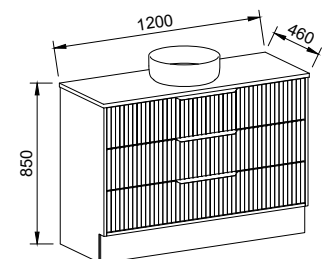

Floor Standing

CABINET WITH	SKU	RRP
20mm SilkSurface Top with White Gloss Above Counter Ceramic Basin	EMM-V-1200-C-SSA-F	\$3,891
No Top	EMM-VCO-1200-C-X-F	\$2,964

Emmett

G GOLD INCLUSIONS

EMMETT 1500mm CENTRE BOWL