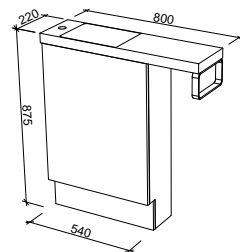

Floor Standing

CABINET WITH	SKU	RRP
Nano Top Left-hand Offset, Left-hand Tap Hole	OSC-V-8055-L-NAN-W	$1,029
No Top Left-hand Offset	OSC-VCO-550-L-X-W	$564

CABINET WITH	SKU	RRP
Nano Top Left-hand Offset, Left-hand Tap Hole	OSC-V-8055-L-NAN-F	$1,266
No Top Left-hand Offset	OSC-VCO-550-L-X-F	$800

NOTE: Side fingerpull standard unless specified otherwise. Please specify hinge side upon ordering. Right-hand offset also available. Order by replacing -L- with -R- in the relevant SKU.

NOTE: The rail on the Oscar is to be screwed to the wall, and siliconed to the top. Please refer to website for installation guide. The rail is only available in chrome.

Oxbow

G GOLD INCLUSIONS