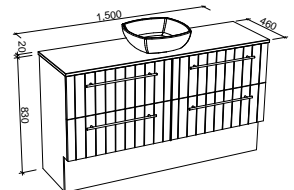

CABINET WITH	SKU	RRP
20mm SilkSurface Top with White Gloss Above Counter Ceramic Basin	HEN-V-1500-C-SSA-F	$5,085
20mm SilkSurface Top with White Gloss Under Counter Ceramic Basin	HEN-V-1500-C-SSU-F	$5,085
No Top	HEN-VCO-1500-C-X-F	$3,297