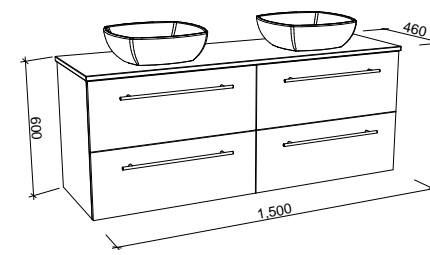

Oxbow

G GOLD INCLUSIONS

OXBOW 1500mm DOUBLE BOWL

Wall Hung

CABINET WITH	SKU	RRP
20mm SilkSurface Top with White Gloss Above Counter Ceramic Basins	OXB-V-1500-D-SSA-W	\$4,855
20mm SilkSurface Top with White Gloss Under Counter Ceramic Basins	OXB-V-1500-D-SSU-W	\$4,855
No Top	OXB-VCO-1500-D-X-W	\$2,798