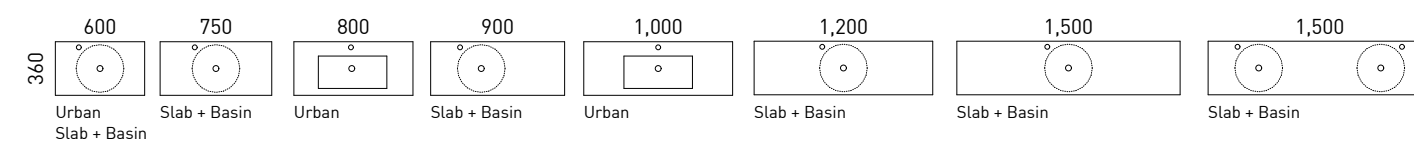

[01.] Karlie Vanity 1500mm | KAR-V-1500-D-SSA-W | $4,173 Classic Oak Cabinet with Silk Whisper SilkSurface Top and White Gloss Gem Ceramic Basins **[02.] Karlie Vanity 600mm** | KAR-V-600-C-SSA-W | $1,939 Prime Oak Cabinet with Blanca Granite SilkSurface Top and White Gloss Ceramic Gem Basin **[03.] Karlie Vanity 1000mm** | KAR-V-1000-C-URB-W | $2,330 Black Satin Cabinet with Urban Ceramic Top **[04.] Karlie Vanity 750mm** | KAR-V-750-C-SSU-F | $2,486 Olive Satin Cabinet with Opalora SilkSurface Top and White Gloss Mini Round Under Counter Ceramic Basin **Please refer to pricelist pages for all available options.**

*Selected sizes. See page 244 for Vanity Top Collection.