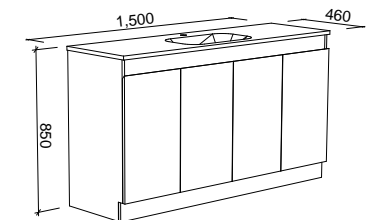

CABINET WITH	SKU	RRP
Alpha Ceramic Top	RKF-V-1500-C-APH-F	$1,984
Haven Matt Dolomite Top	RKF-V-1500-C-HVN-F	$1,984
No Top	RKF-VCO-1500-C-X-F	$1,304