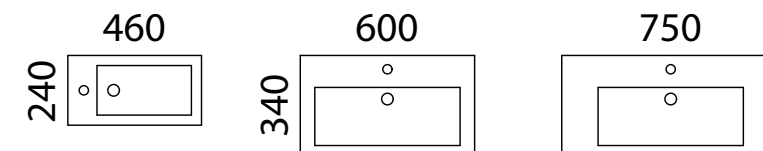

[01.] Ensuite Vanity 460mm | ENS-V-460-L-ENS-W | $952 Boston Oak Cabinet with Ensuite Mineral Composite Top [02.] Ensuite Vanity 750mm | ENS-V-750-C-ENS-F | $1,600 White Satin Cabinet with Ensuite Mineral Composite Top **Please refer to pricelist pages for all available options.**