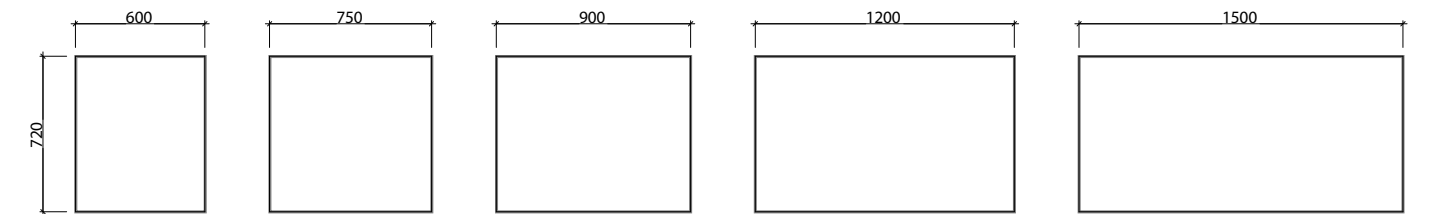

[01.] Georgia Mirror 1500mm | GEO-M-1500-720 | $1,111 | Shown with Mirror Lighting Upgrade | LED-L-MIRROR | ADD $413 **[02.] Georgia Mirror 600mm** | GEO-M-600-720 | $423 each **[03.] Georgia Mirror 900mm** | GEO-M-900-720 | $611 **Please refer to pricelist pages for all available options.**