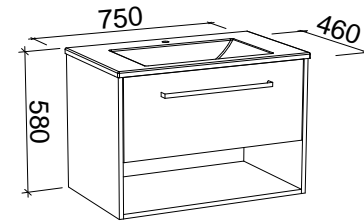

KANSAS 750mm

Wall Hung

CABINET WITH	SKU	RRP
Alpha Ceramic Top	KAN-V-750-C-APH-W	$1,748
Regal Mineral Composite Top	KAN-V-750-C-REG-W	$1,748
Haven Matt Dolomite Top	KAN-V-750-C-HVN-W	$1,748
20mm SilkSurface Top with White Gloss Above Counter Ceramic Basin	KAN-V-750-C-SSA-W	$2,139
20mm SilkSurface Top with White Gloss Under Counter Ceramic Basin	KAN-V-750-C-SSU-W	$2,139
No Top	KAN-VCO-750-C-X-W	$1,196

Floor Standing