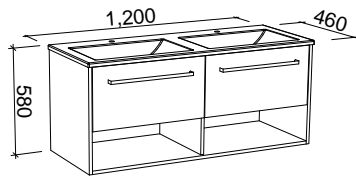

KANSAS 1200mm DOUBLE BOWL

Wall Hung

CABINET WITH	SKU	RRP
Alpha Ceramic Top	KAN-V-1200-D-APH-W	\$2,973
No Top	KAN-VCO-1200-D-X-W	\$1,733

Floor Standing

CABINET WITH	SKU	RRP
Alpha Ceramic Top	KAN-V-1200-D-APH-F	\$3,796
No Top	KAN-VCO-1200-D-X-F	\$2,600