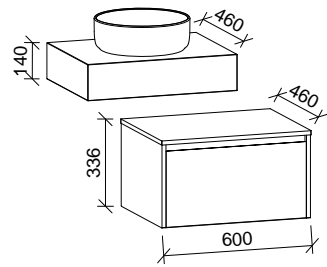

Milan

MILAN 600mm

Wall Hung

CABINET WITH	SKU	RRP
Complete Unit Including White Gloss Ceramic Above Counter Basin, Laminate Slab Top and Cabinet	MIL-V-600-C-LMA-W	$2,913
Complete Unit Including White Gloss Ceramic Above Counter Basin, SilkSurface Top and Cabinet	MIL-V-600-C-BAA-W	$2,642
Wall Hung Cabinet Only	MIL-VCO-600-C-X-W	$1,580
Laminated Slab Top and Basin Only 600 x 460 x 140 with mounting brackets Incl. White Gloss Ceramic Above Counter Basin	LMA-ST-600-140-460-C	$1,525
SilkSurface Top and Basin Only 600 x 460 x 140 with mounting brackets Incl. White Gloss Ceramic Above Counter Basin	BAA-ST-600-140-460-C	$1,107