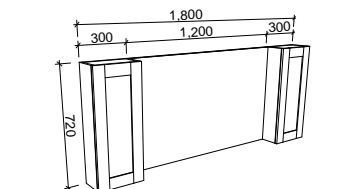

1800mm Single

SKU	RRP
VIC-SC-1800-S-G	$1,813
VIC-SC-1800-S-P	$1,849