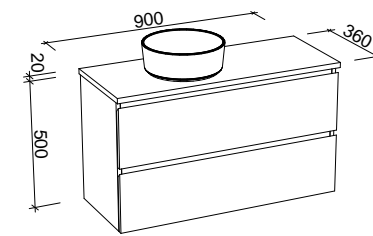

NOTE: See pages 247 - 256 for selected small space basins for the Billie.

Billie

G GOLD INCLUSIONS

BILLIE 900mm OFFSET BOWL

Wall Hung

CABINET WITH	SKU	RRP
20mm SilkSurface Top with White Gloss Above Counter Ceramic Basin Left-hand Offset	BIL-V-900-L-SSA-W	\$2,680
20mm SilkSurface Top with White Gloss Mini Under Counter Ceramic Basin Left-hand Offset	BIL-V-900-L-SSU-W	\$2,680
No Top Left-hand Offset	BIL-VCO-900-L-X-W	\$1,426