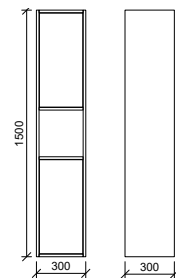

Hudson Box Tallboy

The Hudson Box Tallboy is an elegant and practical piece of furniture that provides both aesthetic appeal and functional storage. The open middle display compartment can showcase your favourite decorative items, while the hidden compartments provide space for all of your bathroom essentials.

- Upgrade to Platinum option with Luxe Graphite interior and glass internal shelves to match Platinum vanities
- Push-to-Open is standard, handles (excluding Fingerpull) also available
- Available in wall hung

[01.] Hudson Box Tallboy | HDB-TB-300-W-G | $1,420 Black Satin Cabinet Hudson Box Platinum Tallboy | HDB-TB-300-W-P | $1,537 Please refer to pricelist pages for all available options.

Hudson Duo Tallboy

The Hudson Duo Tallboy is a versatile and stylish storage solution that offers endless possibilities for organisation and styling. It's designed with functionality in mind, featuring two open shelves at the top, and a push-to-open door that reveals adjustable melamine shelves inside.

- Upgrade to Platinum option with Luxe Graphite interior and glass internal shelves to match Platinum vanities
- Push-to-Open is standard, handles (excluding Fingerpull) also available
- Available in two-tone at no additional charge
- Available in wall hung