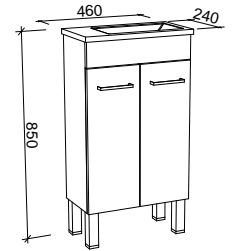

CABINET WITH	SKU	RRP
Ensuite Mineral Composite Top Left-hand Offset	ENS-V-460-L-ENS-L	$1,167
No Top Left-hand Offset	ENS-VCO-460-L-X-L	$900

NOTE: Right-hand offset also available. Order by replacing **-L-** with **-R-** in the relevant SKU.