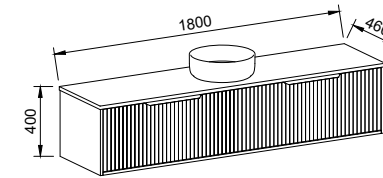

ELWOOD 1800mm CENTRE BOWL

Wall Hung

CABINET WITH	SKU	RRP
20mm SilkSurface Top with White Gloss Above Counter Ceramic Basin	ELW-V-1800-C-SSA-W	$3,788
20mm SilkSurface Top with White Gloss Under Counter Ceramic Basin	ELW-V-1800-C-SSU-W	$3,946
No Top	ELW-VCO-1800-C-X-W	$1,949

Floor Standing