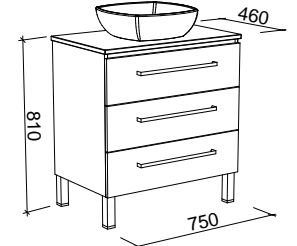

CABINET WITH	SKU	RRP
20mm SilkSurface Top with White Gloss Above Counter Ceramic Basin	ASH-V-750-C-SSA-L	$3,643
No Top	ASH-VCO-750-C-X-L	$2,397