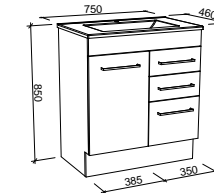

CABINET WITH	SKU	RRP
Alpha Ceramic Top	IND-V-750-C-APH-F	$1,355
No Top	IND-VCO-750-C-X-F	$1,191

Floor Standing