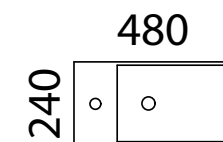

02.

[01.] Lottie Vanity 480mm | LOT-V-480-L-LIB-W | $807 Notaio Walnut Cabinet with Liberty Ceramic Top [02.] Lottie Vanity 480mm | LOT-V-480-R-LIB-F | $856 Perugian Walnut Cabinet with Liberty Ceramic Top Please refer to pricelist pages for all available options.