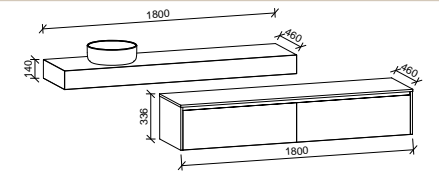

P PLATINUM INCLUSIONS

MILAN 1800mm

Wall Hung

CABINET WITH	SKU	RRP
Complete Unit Left-hand Offset Including White Gloss Ceramic Above Counter Basin, Laminate Slab Top and Cabinet	MIL-V-1800-L-LMA-W	$4,492
Complete Unit Left-hand Offset Including White Gloss Ceramic Above Counter Basin, SilkSurface Top and Cabinet	MIL-V-1800-L-BAA-W	$4,827
Wall Hung Cabinet Only Left-hand Offset	MIL-VCO-1800-L-X-W	$2,199
Laminated Slab Top and Basin Only 1800 x 460 x 140 with mounting brackets Left-hand Offset Incl. White Gloss Ceramic Above Counter Basin	LMA-ST-1800-140-460-L	$2,643
SilkSurface Top and Basin Only 1800 x 460 x 140 with mounting brackets Left-hand Offset Incl. White Gloss Ceramic Above Counter Basin	BAA-ST-1800-140-460-L	$2,900

NOTE: Right-hand offset also available. Order by replacing -L- with -R- in the relevant SKU.

S SILVER INCLUSIONS

Floor Standing

CABINET WITH	SKU	RRP
Nano Dolomite Top Left-hand Offset	OLL-V-400-L-NAN-F	$828
No Top Left-hand Offset	OLL-VCO-400-L-X-F	$444

Floor Standing

CABINET WITH	SKU	RRP
Nano Dolomite Top Left-hand Offset	OLL-V-550-L-NAN-F	$914
No Top Left-hand Offset	OLL-VCO-550-L-X-F	$509

NOTE: Side fingerpull standard unless specified otherwise. Please specify hinge side upon ordering. Right-hand offset also available. Order by replacing -L- with -R- in the relevant SKU.