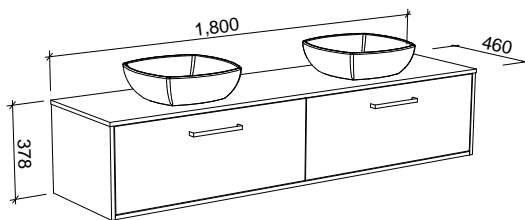

DELAWARE 1800mm DOUBLE BOWL

Wall Hung

CABINET WITH	SKU	RRP
18mm Laminate Top with White Gloss Ceramic Above Counter Basins	DEL-V-1800-D-LMA-W	$2,968
No Top	DEL-VCO-1800-D-X-W	$1,802

Floor Standing