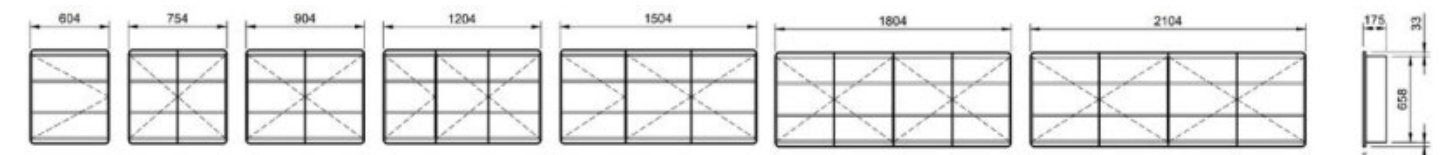

[01.] Sutherland House Shaving Cabinet 750mm | SHC-SC-750-D-G | $1,245 Black Satin Cabinet **[02.] Sutherland House Shaving Cabinet 1500mm** | SHC-SC-1500-3-G | $1,815 White Satin Cabinet **[03.] Sutherland House Shaving Cabinet 900mm** | SHC-SC-900-D-G | $1,348 Light Pistachio Satin Cabinet **[04.] Sutherland House Shaving Cabinet 1200mm** | SHC-SC-1200-3-G | $1,546 White Satin Cabinet **[05.] Sutherland House Shaving Cabinet 1200mm** | SHC-SC-1200-3-G | $1,546 White Satin Cabinet shown with doors open | Shown with Hairdryer Storage and Powerpoint | SHC-OPT-S-DRYER | ADD $185 | Shown with Storage Queen Amber Shaver Storage System | SHC-OPT-S-AMBER-D3 | ADD $216 **Please refer to pricelist pages for all available options.**