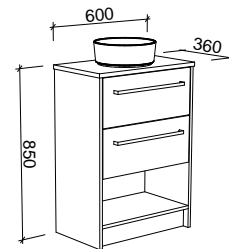

CABINET WITH	SKU	RRP
Urban Ceramic Top	KAR-V-600-C-URB-F	$1,956
20mm SilkSurface Top with White Gloss Above Counter Ceramic Basin	KAR-V-600-C-SSA-F	$2,291
20mm SilkSurface Top with White Gloss Ceramic Mini Under Counter Basin	KAR-V-600-C-SSU-F	$2,291
No Top	KAR-VCO-600-C-X-F	$1,442