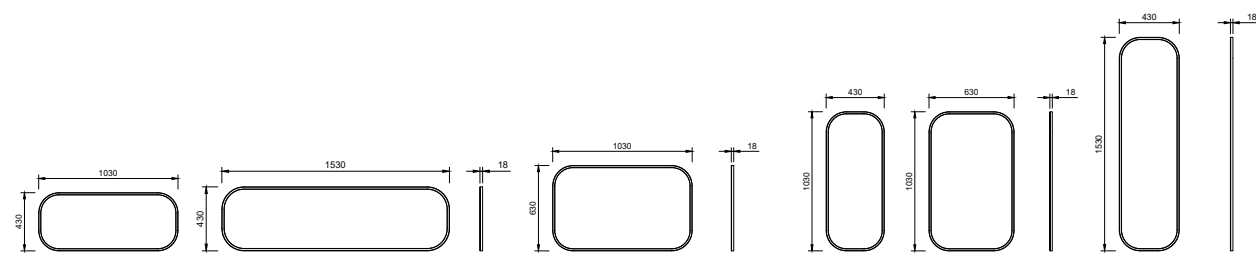

Jazz Arch Frame Mirror

Elevate your bathroom with the elegant Jazz Arch Frame mirror. With its gentle curved corners and painted frame, this mirror exudes sophistication and charm. Complete the look by adding mirror lighting (additional charges apply).

- Easy split batten mounting system
- White satin frame unless specified otherwise

[01.] Jazz Arch Mirror 430mm x 1030mm | JZAF-M-430-1030 | $687 each White Satin Frame **[02.] Jazz Arch Mirror 630mm x 1030mm** | JZAF-M-630-1030 | $891 Black Satin Frame **[03.] Jazz Arch Mirror 430mm x 1030mm** | JZAF-M-430-1030 | $687 Olive Green Satin Frame | Shown with Mirror Lighting Upgrade | LED-L-MIRROR | ADD $413 Please refer to pricelist pages for all available options.

Jazz Mirror

The height of our Jazz mirror is great for creating the illusion of space in even your smallest bathroom setting. Add extra lighting and style to your space by opting for a lighting surround (additional charges apply).

- Easy split batten mounting system
- White satin edging unless specified otherwise