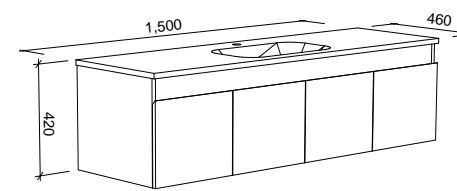

ROCKFORD 1500mm CENTRE BOWL

Wall Hung

CABINET WITH	SKU	RRP
Alpha Ceramic Top	RKF-V-1500-C-APH-W	$1,972
Haven Matt Dolomite Top	RKF-V-1500-C-HVN-W	$1,972
No Top	RKF-VCO-1500-C-X-W	$1,294

Floor Standing