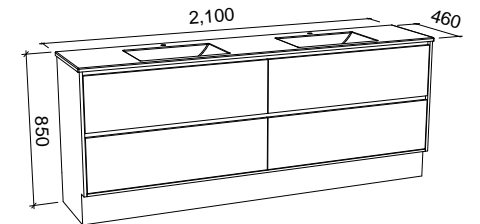

CABINET WITH	SKU	RRP
Regal Mineral Composite Top	GRA-V-2100-D-REG-F	$5,649
20mm SilkSurface Top with White Gloss Above Counter Ceramic Basins	GRA-V-2100-D-SSA-F	$5,150
20mm SilkSurface Top with White Gloss Under Counter Ceramic Basins	GRA-V-2100-D-SSU-F	$5,150
No Top	GRA-VCO-2100-D-X-F	$2,993