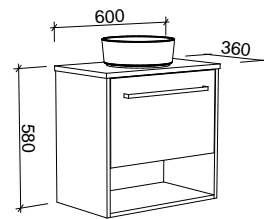

Karlie

G GOLD INCLUSIONS

KARLIE 600mm

Wall Hung

CABINET WITH	SKU	RRP
Urban Ceramic Top	KAR-V-600-C-URB-W	$1,604
20mm SilkSurface Top with White Gloss Above Counter Ceramic Basin	KAR-V-600-C-SSA-W	$1,939
20mm SilkSurface Top with White Gloss Ceramic Mini Under Counter Basin	KAR-V-600-C-SSU-W	$1,939
No Top	KAR-VCO-600-C-X-W	$1,071

Floor Standing