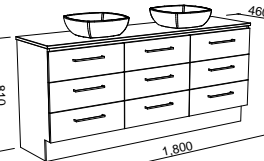

ASHTON 1800mm DOUBLE BOWL

Wall Hung

CABINET WITH	SKU	RRP
20mm SilkSurface Top with White Gloss Above Counter Ceramic Basins	ASH-V-1800-D-SSA-W	\$5,633
No Top	ASH-VCO-1800-D-X-W	\$3,102

Floor Standing

CABINET WITH	SKU	RRP
20mm SilkSurface Top with White Gloss Above Counter Ceramic Basins	ASH-V-1800-D-SSA-F	\$6,588
No Top	ASH-VCO-1800-D-X-F	\$3,974