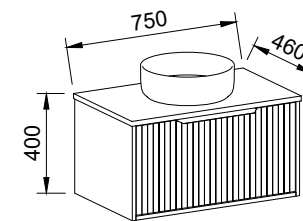

ELWOOD 750mm

Wall Hung

CABINET WITH	SKU	RRP
20mm SilkSurface Top with White Gloss Above Counter Ceramic Basin	ELW-V-750-C-SSA-W	$1,903
20mm SilkSurface Top with White Gloss Under Counter Ceramic Basin	ELW-V-750-C-SSU-W	$2,061
No Top	ELW-VCO-750-C-X-W	$965

Floor Standing