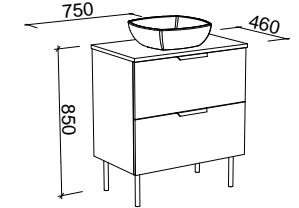

Sutherland House

BY SHAYNNA BLAZE

G GOLD INCLUSIONS

SUTHERLAND HOUSE 750mm

Wall Hung

On Legs

CABINET WITH	SKU	RRP
20mm SilkSurface Top with White Gloss Above Counter Ceramic Basin	SHC-V-750-C-SSA-W	\$2,932
20mm SilkSurface Top with White Gloss Under Counter Ceramic Basin	SHC-V-750-C-SSU-W	\$2,932
No Top	SHC-VCO-750-C-X-W	\$1,891