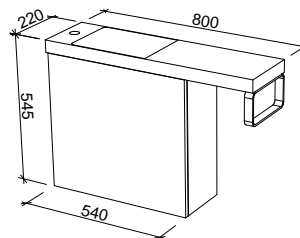

OSCAR 800mm TOP / 540mm CABINET

Wall Hung