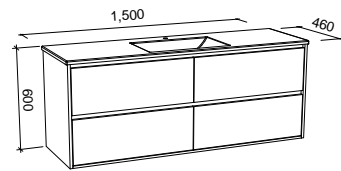

Grange

G GOLD INCLUSIONS

GRANGE 1500mm CENTRE BOWL

Wall Hung

CABINET WITH	SKU	RRP
Alpha Ceramic Top	GRA-V-1500-C-APH-W	\$3,705
Regal Mineral Composite Top	GRA-V-1500-C-REG-W	\$3,592
Haven Matt Dolomite Top	GRA-V-1500-C-HVN-W	\$3,592
20mm SilkSurface Top with White Gloss Above Counter Ceramic Basin	GRA-V-1500-C-SSA-W	\$4,190
20mm SilkSurface Top with White Gloss Under Counter Ceramic Basin	GRA-V-1500-C-SSU-W	\$4,190
No Top	GRA-VCO-1500-C-X-W	\$2,462