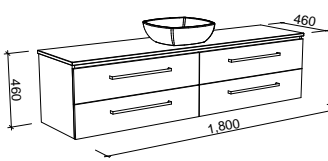

ASHTON 1800mm CENTRE BOWL

Wall Hung

CABINET WITH	SKU	RRP
20mm SilkSurface Top with White Gloss Above Counter Ceramic Basin	ASH-V-1800-C-SSA-W	$4,868
No Top	ASH-VCO-1800-C-X-W	$2,971

Floor Standing