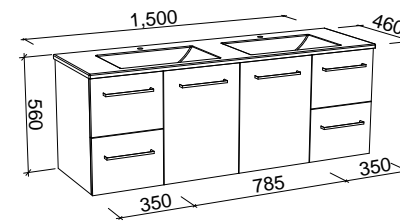

Carlo

G GOLD INCLUSIONS

CARLO 1500mm DOUBLE BOWL

Wall Hung

CABINET WITH	SKU	RRP
Regal Mineral Composite Top	CAR-V-1500-D-REG-W	\$3,518
Alpha Ceramic Top	CAR-V-1500-D-APH-W	\$3,638
Haven Matt Dolomite Top	CAR-V-1500-D-HVN-W	\$3,518
Grand Mineral Composite Top	CAR-V-1500-D-GND-W	\$3,861
No Top	CAR-VCO-1500-D-X-W	\$2,086