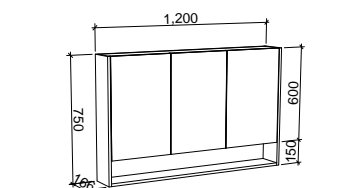

1200mm*

SKU	RRP
SAN-SC-1200-3-G	$1,311
SAN-SC-1200-3-P	$1,436