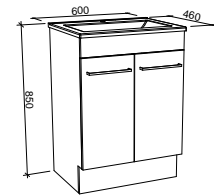

CABINET WITH	SKU	RRP
Alpha Ceramic Top	IND-V-600-C-APH-F	$1,071
No Top	IND-VCO-600-C-X-F	$898

Floor Standing