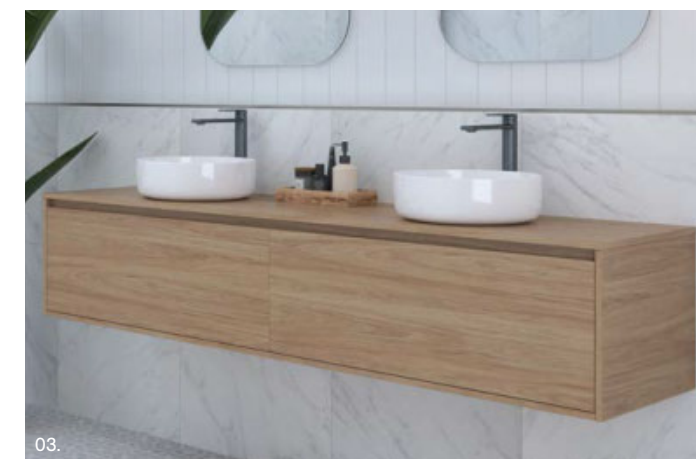

Delaware

G GOLD INCLUSIONS

The Delaware vanity is the perfect addition to your bathroom if you're looking to add a touch of warmth and style. The woodgrain finish and 16mm surround gives it a contemporary vibe, while the all-drawer design provides ample storage for all of your bathroom essentials.

Available in wall hung or floor standing.

- Top options include:
 - 18mm laminated top with above counter basin/s
- Cabinet options include:
 - Woodgrain only

[01.] Delaware Vanity 1200mm | DEL-V-1200-C-LMA-W | \$2,208 Planked Urban Oak Cabinet with Laminate Top and White Gloss Allure Flute Ceramic Basin **[02.] Delaware Vanity 1500mm** | DEL-V-1500-C-LMA-F | \$3,241 Tassie Oak Cabinet with Laminate Top and White Gloss Enchant Ceramic Basin **[03.] Delaware Vanity 1800mm** | DEL-V-1800-D-LMA-W | \$2,968 Prime Oak Cabinet with Laminate Top and White Gloss Allure Ceramic Basins **[04.] Delaware Vanity 900mm** | DEL-V-900-C-LMA-W | \$1,653 Perugian Walnut Cabinet with Laminate Top and White Gloss Allure Raked Ceramic Basin **Please refer to pricelist pages for all available options.**