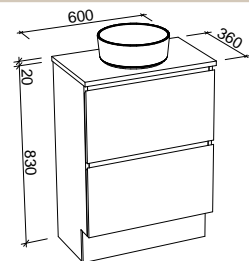

Floor Standing

CABINET WITH	SKU	RRP
20mm SilkSurface Top with White Gloss Above Counter Ceramic Basin	BIL-V-600-C-SSA-F	$2,241
20mm SilkSurface Top with White Gloss Mini Under Counter Ceramic Basin	BIL-V-600-C-SSU-F	$2,241
No Top	BIL-VCO-600-C-X-F	$1,379