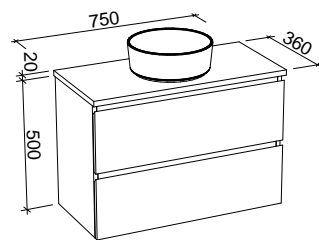

BILLIE 750mm

Wall Hung

CABINET WITH	SKU	RRP
20mm SilkSurface Top with White Gloss Above Counter Ceramic Basin	BIL-V-750-C-SSA-W	$2,277
20mm SilkSurface Top with White Gloss Mini Under Counter Ceramic Basin	BIL-V-750-C-SSU-W	$2,277
No Top	BIL-VCO-750-C-X-W	$1,350