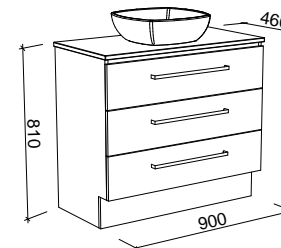

CABINET WITH	SKU	RRP
20mm SilkSurface Top with White Gloss Above Counter Ceramic Basin	ASH-V-900-C-SSA-F	$3,839
No Top	ASH-VCO-900-C-X-F	$2,389

On Legs