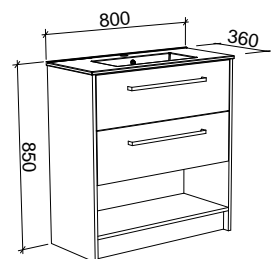

CABINET WITH	SKU	RRP
Urban Ceramic Top	KAR-V-800-C-URB-F	$2,302
No Top	KAR-VCO-800-C-X-F	$1,752

Karlie

G GOLD INCLUSIONS