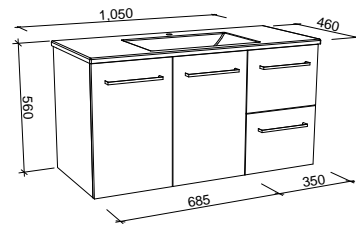

Floor Standing

CABINET WITH	SKU	RRP
Regal Mineral Composite Top Left-hand Offset	CAR-V-900-L-REG-F	\$1,974
No Top Left-hand Offset	CAR-VCO-900-L-X-F	\$1,606

Carlo

G GOLD INCLUSIONS

CARLO 1050mm

Wall Hung

CABINET WITH	SKU	RRP
Regal Mineral Composite Top	CAR-V-1050-C-REG-W	\$2,194
Grand Mineral Composite Top	CAR-V-1050-C-GND-W	\$2,447
No Top	CAR-VCO-1050-C-X-W	\$1,571