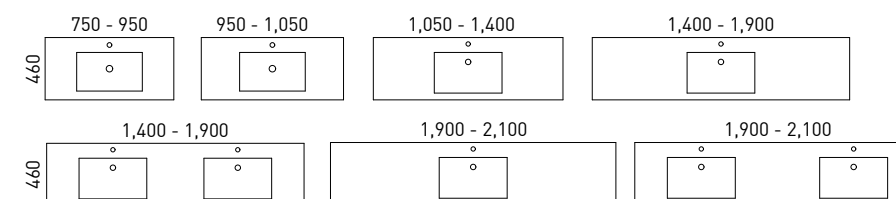

[01.] Wall to Wall Vanity 1051-1400mm | WTW-V-1400-C-SSA-W | $3,853 Aged Walnut Cabinet with Calcutta Snow SilkSurface Top and White Gloss Allure Flute Ceramic Basin | Shown with Under Cabinet Vanity Lighting | LED-L-UNDERCAB-V | ADD $413 **[02.] Wall to Wall Vanity 1401-1900mm** | WTW-V-1900-C-SSA-F | $5,021 Bottega Oak Cabinet with Arctic White SilkSurface Top and White Gloss Quill Ceramic Basin **[03.] Wall to Wall Vanity 750-950mm** | WTW-V-950-C-SSU-F | $2,959 White Satin Cabinet with Canvas Mist SilkSurface Top and White Gloss Rectangle Under Counter Ceramic Basin **[04.] Wall to Wall Vanity 1401-1900mm** | WTW-V-1900-C-SSA-W | $4,539 Emerald Green Satin Cabinet with Carrara SilkSurface Top and White Matt Lorenzo Inset Ceramic Basin | Shown with Basin Colour Upgrade | UPG-OPT-BASCOLOUR | ADD $152 | Shown with Full End Panel on Right instead of Filler Panel | PNL-OPT-V-FULL-R | ADD $114 **Please refer to pricelist pages for all available options.**