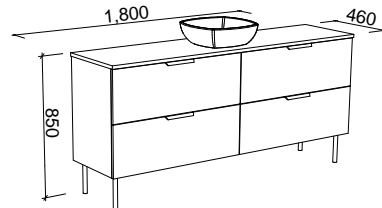

CABINET WITH	SKU	RRP
20mm SilkSurface Top with White Gloss Above Counter Ceramic Basin	SHC-V-1800-C-SSA-L	$5,247
20mm SilkSurface Top with White Gloss Under Counter Ceramic Basin	SHC-V-1800-C-SSU-L	$5,247
No Top	SHC-VCO-1800-C-X-L	$3,947