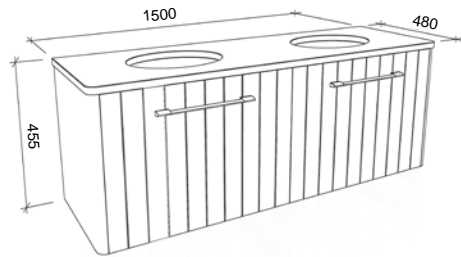

SABA 1500mm DOUBLE BOWL

Wall Hung

CABINET WITH	SKU	RRP
20mm SilkSurface Top with White Gloss Above Counter Ceramic Basins	SAB-V-1500-D-SSA-W	$3,773
20mm SilkSurface Top with White Gloss Under Counter Ceramic Basins	SAB-V-1500-D-SSU-W	$4,355
No Top	SAB-VCO-1500-D-X-W	$2,032