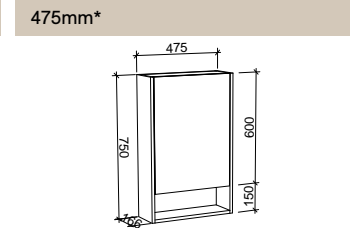

SANREMO†

SKU	RRP
SAN-SC-475-S-G	$718
SAN-SC-475-S-P	$815