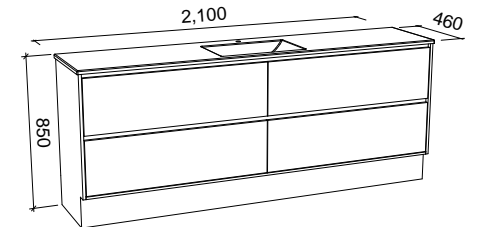

CABINET WITH	SKU	RRP
Regal Mineral Composite Top	GRA-V-2100-C-REG-F	$5,393
20mm SilkSurface Top with White Gloss Above Counter Ceramic Basin	GRA-V-2100-C-SSA-F	$4,902
20mm SilkSurface Top with White Gloss Under Counter Ceramic Basin	GRA-V-2100-C-SSU-F	$4,902
No Top	GRA-VCO-2100-C-X-F	$3,005