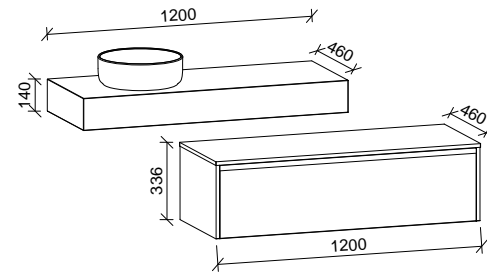

MILAN 1200mm

Wall Hung

CABINET WITH	SKU	RRP
Complete Unit Left-hand Offset Including White Gloss Ceramic Above Counter Basin, Laminate Slab Top and Cabinet	MIL-V-1200-L-LMA-W	$3,666
Complete Unit Left-hand Offset Including White Gloss Ceramic Above Counter Basin, SilkSurface Top and Cabinet	MIL-V-1200-L-BAA-W	$4,235
Wall Hung Cabinet Only Left-hand Offset	MIL-VCO-1200-L-X-W	$1,902
Laminated Slab Top and Basin Only 1200 x 460 x 140 with mounting brackets Left-hand Offset Incl. White Gloss Ceramic Above Counter Basin	LMA-ST-1200-140-460-L	$2,025
SilkSurface Top and Basin Only 1200 x 460 x 140 with mounting brackets Left-hand Offset Incl. White Gloss Ceramic Above Counter Basin	BAA-ST-1200-140-460-L	$2,542

NOTE: Right-hand offset also available. Order by replacing -L- with -R- in the relevant SKU.