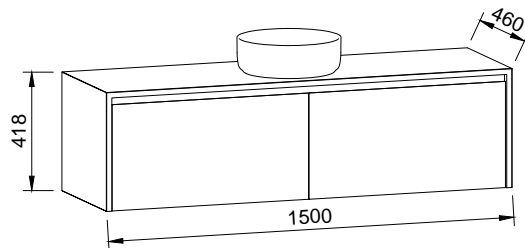

AINSWORTH 1500mm CENTRE BOWL

Wall Hung

CABINET WITH	SKU	RRP
20mm SilkSurface Top with White Gloss Above Counter Ceramic Basin	AIN-V-1500-C-SSA-W	$4,346
20mm SilkSurface Top with White Gloss Under Counter Ceramic Basin	AIN-V-1500-C-SSU-W	$4,346

NOTE: Left - and right-hand offsets also available. Order by replacing -C- with -L- or -R- in the relevant SKU.