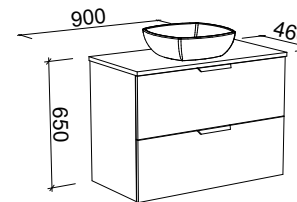

SUTHERLAND HOUSE 900mm

Wall Hung

On Legs

CABINET WITH	SKU	RRP
20mm SilkSurface Top with White Gloss Above Counter Ceramic Basin	SHC-V-900-C-SSA-W	$3,412
20mm SilkSurface Top with White Gloss Under Counter Ceramic Basin	SHC-V-900-C-SSU-W	$3,412
No Top	SHC-VCO-900-C-X-W	$2,232