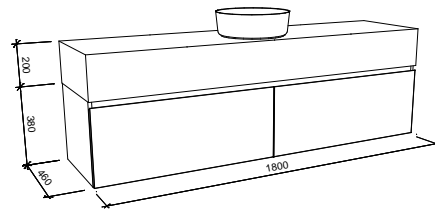

KINGSLEY 1800mm CENTRE BOWL

Wall Hung

CABINET WITH	SKU	RRP
Regal Mineral Composite Top	KIN-V-1800-C-REG-W	$2,997
Stadium Mineral Composite Top	KIN-V-1800-C-STD-W	$2,997
20mm SilkSurface Top with Above Counter White Gloss Ceramic Basin	KIN-V-1800-C-SSA-W	$3,320
20mm SilkSurface Top with Under Counter White Gloss Ceramic Basin	KIN-V-1800-C-SSU-W	$3,606
60mm SilkSurface Freedom Top with Above Counter White Gloss Ceramic Basin	KIN-V-1800-C-FRA-W	$3,820
60mm SilkSurface Freedom Top with Under Counter White Gloss Ceramic Basin	KIN-V-1800-C-FRU-W	$4,070
200mm SilkSurface Box Top with Above Counter White Gloss Ceramic Basin	KIN-V-1800-C-BXA-W	$4,382
200mm SilkSurface Box Top with Under Counter White Gloss Ceramic Basin	KIN-V-1800-C-BXU-W	$4,382
No Top	KIN-VCO-1800-C-X-W	$1,448

NOTE: Cabinet will stay the same size on the Kingsley, regardless of the top option.