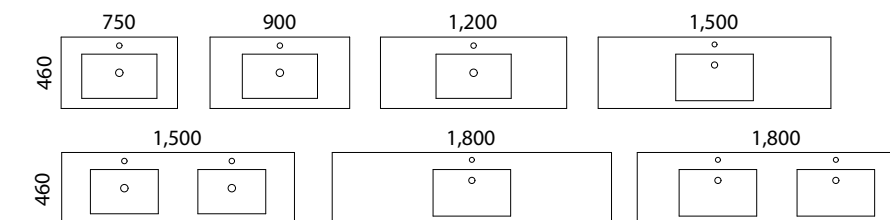

[01.] Elwood Vanity 1500mm | ELW-V-1500-D-SSA-W | $3,783 White Satin Cabinet with Carrara SilkSurface Top and White Gloss Allure Ceramic Basins | Shown with Under Cabinet Vanity Lighting | LED-L-UNDERCAB-V | ADD $413 **[02.] Elwood Vanity 1200mm** | ELW-V-1200-C-SSA-W | $2,652 Coastal Oak Cabinet with Arctic White SilkSurface Top and White Gloss Allure Ceramic Basin **[03.] Elwood Vanity 1200mm** | ELW-V-1200-C-SSA-W | $2,652 Light Grey Satin Cabinet with Silk Whisper SilkSurface Top and Brushed Nickel Luxe Stainless Steel Basin | Shown with Basin Colour Upgrade | UPG-OPT-STAINLESS | ADD $374 **[04.] Elwood Vanity 1200mm** | ELW-V-1200-C-SSA-W | $2,652 Prime Oak Cabinet with Bianco Pearl SilkSurface Top and White Gloss Chase Ceramic Basin **[05.] Elwood Vanity 1500mm** | ELW-V-1500-C-SSA-W | $3,522 Prime Oak Cabinet with Carrara SilkSurface Top and White Gloss Myrtle Ceramic Basin **Please refer to pricelist pages for all available options.**

NOTE: Custom under counter basins must be less than 150mm high.