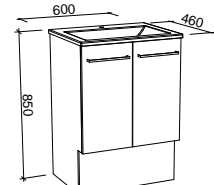

CABINET WITH	SKU	RRP
Regal Mineral Composite Top	CAR-V-600-C-REG-F	$1,731
Alpha Ceramic Top	CAR-V-600-C-APH-F	$1,731
Grand Mineral Composite Top	CAR-V-600-C-GND-F	$1,909
No Top	CAR-VCO-600-C-X-F	$1,263

Carlo

G GOLD INCLUSIONS