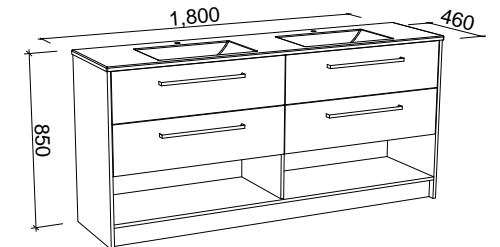

CABINET WITH	SKU	RRP
Regal Mineral Composite Top	KAN-V-1800-D-REG-F	$5,136
20mm SilkSurface Top with White Gloss Above Counter Ceramic Basins	KAN-V-1800-D-SSA-F	$5,544
20mm SilkSurface Top with White Gloss Under Counter Ceramic Basins	KAN-V-1800-D-SSU-F	$5,544
No Top	KAN-VCO-1800-D-X-F	$3,507