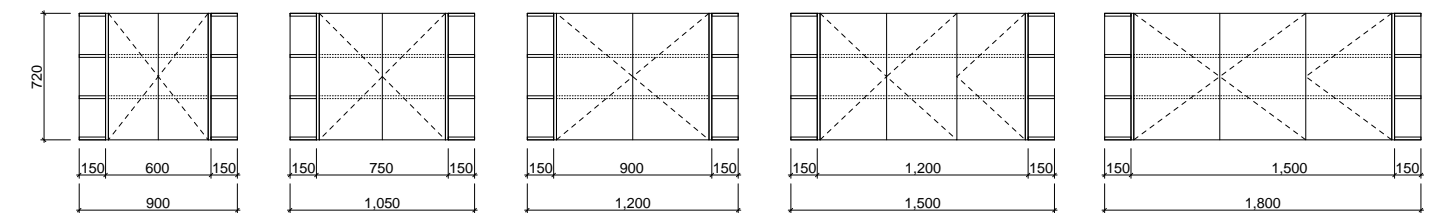

All cabinets 166mm deep.

1. [01.] Boston Shaving Cabinet 1500mm | BOS-SC-1500-3-G | $1,551 Estella Oak Cabinet **Boston Platinum Shaving Cabinet 1500mm** | BOS-SC-1500-3-P | $1,675
   [02.] Boston Shaving Cabinet 1500mm | BOS-SC-1500-3-G | $1,551 Dark Grey Satin Cabinet **Boston Platinum Shaving Cabinet 1500mm** | BOS-SC-1500-3-P | $1,675
   [03.] Boston Shaving Cabinet 1200mm | BOS-SC-1200-D-G | $1,328 White Satin Cabinet **Boston Platinum Shaving Cabinet 1200mm** | BOS-SC-1200-D-P | $1,451
   Please refer to pricelist pages for all available options.