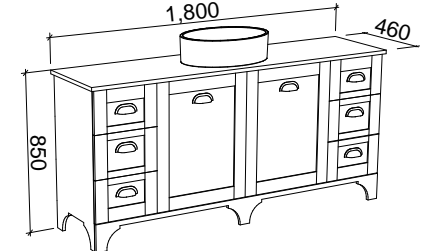

WINDSOR 1800mm CENTRE BOWL

Floor Standing

CABINET WITH	SKU	RRP
20mm SilkSurface Top with White Gloss Above Counter Ceramic Basin	WIN-V-1800-C-SSA-F	$4,709
20mm SilkSurface Top with White Gloss Under Counter Ceramic Basin	WIN-V-1800-C-SSU-F	$4,709
60mm SilkSurface Freedom Top with White Gloss Above Counter Ceramic Basin	WIN-V-1800-C-FRA-F	$5,272
60mm SilkSurface Freedom Top with White Gloss Under Counter Ceramic Basin	WIN-V-1800-C-FRU-F	$5,272
No Top	WIN-VCO-1800-C-X-F	$4,034