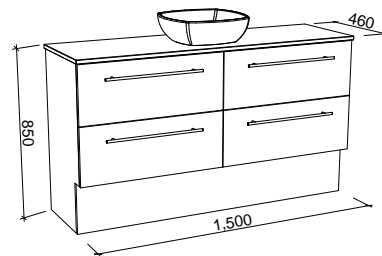

CABINET WITH	SKU	RRP
20mm SilkSurface Top with White Gloss Above Counter Ceramic Basin	OXB-V-1500-C-SSA-F	$4,646
20mm SilkSurface Top with White Gloss Under Counter Ceramic Basin	OXB-V-1500-C-SSU-F	$4,646
No Top	OXB-VCO-1500-C-X-F	$2,864

Oxbow

G GOLD INCLUSIONS