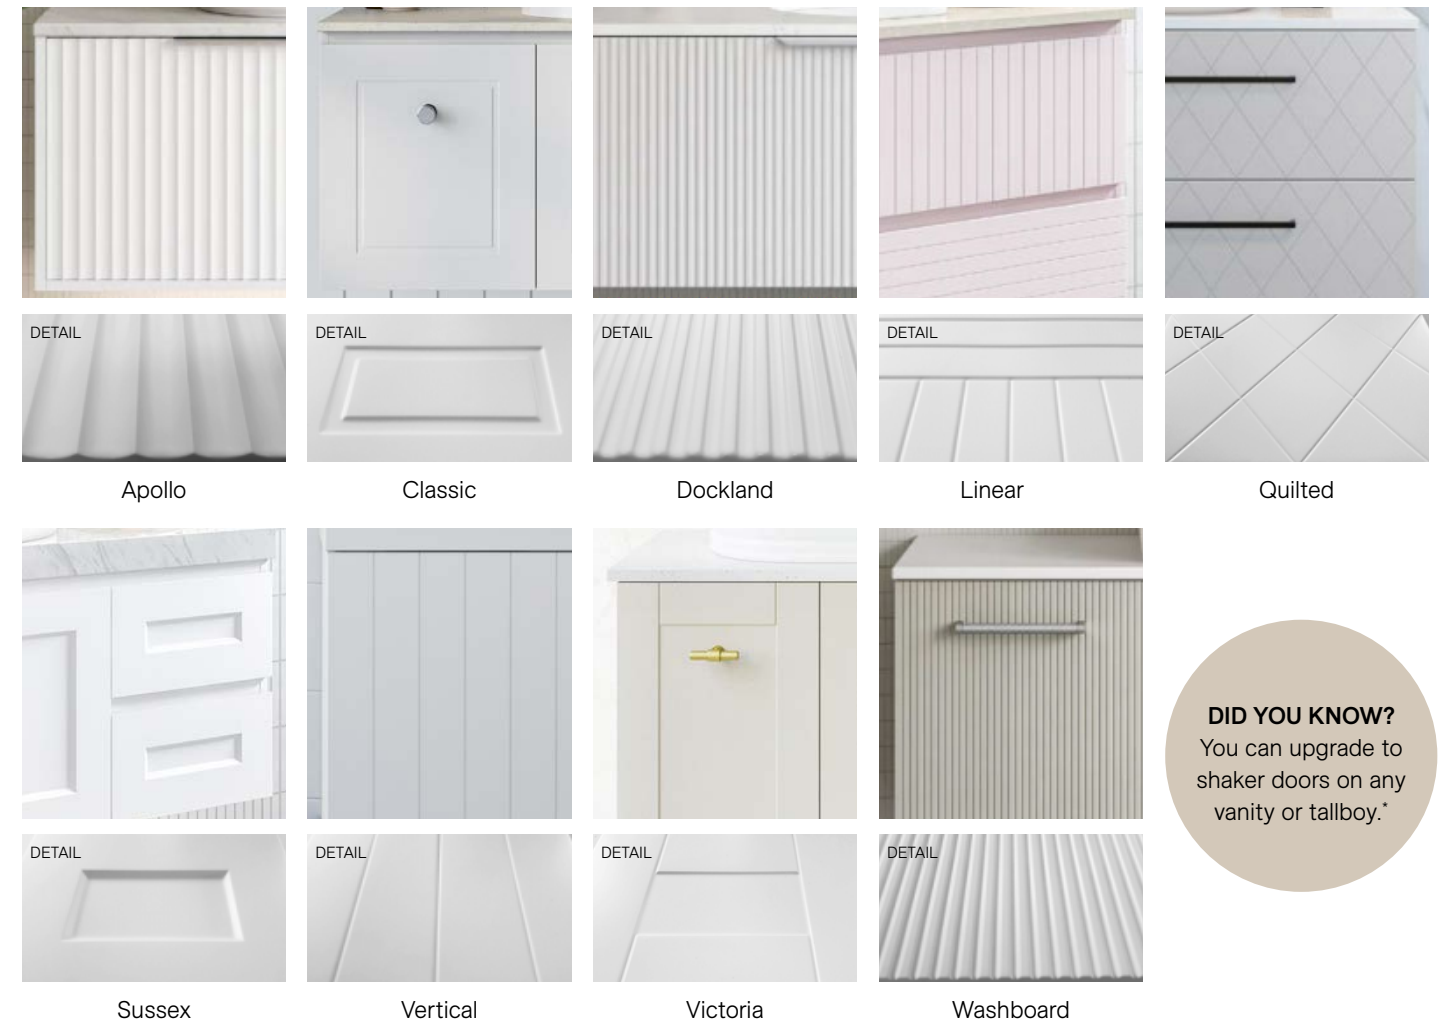

DOOR/DRAWER UPGRADE OPTIONS*

DID YOU KNOW?
You can upgrade to shaker doors on any vanity or tallboy.*

DOOR/DRAWER UPGRADE OPTIONS

Upgrade Options (Price per door/drawer)	SKU	RRP
Upgrade Vanity or Tallboy to Apollo Fluted	ROU-OPT-APOLLO	$186
Upgrade Vanity or Tallboy to Classic Routed Shaker	ROU-OPT-CLASSIC	$120
Upgrade Vanity or Tallboy to Dockland Fluted	ROU-OPT-DOCKLAND	$186
Upgrade Vanity or Tallboy to Linear Routed	ROU-OPT-LINEAR	$120
Upgrade Vanity or Tallboy to Quilted Routed	ROU-OPT-QUILTED	$120
Upgrade Vanity or Tallboy to Sussex Routed Shaker	ROU-OPT-SUSSEX	$186
Upgrade Vanity or Tallboy to Victoria Shaker	ROU-OPT-VICTORIA	$186
Upgrade Vanity or Tallboy to Washboard Shaker	ROU-OPT-WASHBOARD	$186
Upgrade Vanity or Tallboy to Vertical Routed	ROU-OPT-VERTICAL	$120

SPECIAL CABINET COLOUR OPTIONS

Colour Options (Price per cabinet)	SKU	RRP
Laminex Melamine Special Colours	COL-OPT-LML	$244
Polytec Melamine Special Colours	COL-OPT-PML	$244
Polytec Ravine/Legato Special Colours	COL-OPT-PRL	$337
Special Paint Colour	COL-OPT-SPC	$244
All other Non Standard Melamine Colours		POA

*Drawer and door widths might vary depending on cabinet layout. Available in painted finishes only. Caprio, Deco, Farmhouse, Regency and Retro routes non-upgradeable for all cabinets.