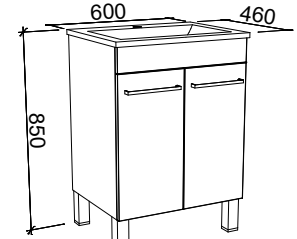

CABINET WITH	SKU	RRP
Classic Mineral Composite Top	BAR-V-600-C-CLA-L	$1,776
Regal Mineral Composite Top	BAR-V-600-C-REG-L	$1,812
Alpha Ceramic Top	BAR-V-600-C-APH-L	$1,812
Grand Mineral Composite Top	BAR-V-600-C-GND-L	$1,991
20mm SilkSurface Top with White Gloss Above Counter Ceramic Basin	BAR-V-600-C-SSA-L	$2,209
20mm SilkSurface Top with White Gloss Under Counter Ceramic Basin	BAR-V-600-C-SSU-L	$2,209
No Top	BAR-VCO-600-C-X-L	$1,349