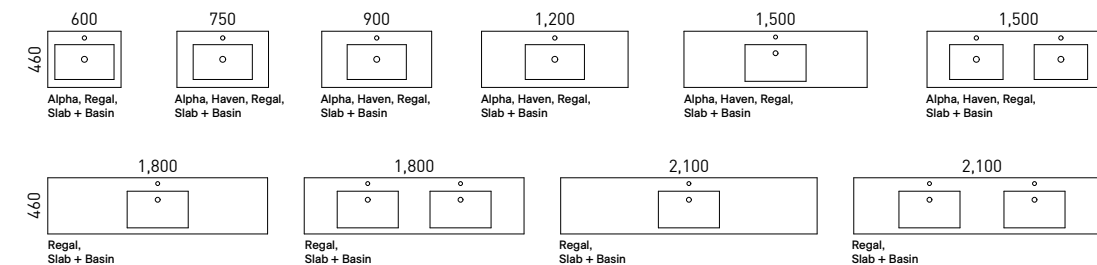

- Top options include:
 - 20mm integrated tops - Alpha*, Regal or Haven*
 - 20mm SilkSurface slab top with above or under counter basin/s

02.

03.

04.

[01.] Grange Vanity 1500mm | GRA-V-1500-D-SSA-W | \$4,419 Classic Oak Cabinet with Silk Whisper SilkSurface Top and White Gloss Allure Ceramic Basins **[02.] Grange Vanity 1500mm** | GRA-V-1500-D-SSA-W | \$4,419 Light Grey Satin Cabinet with Arctic White SilkSurface Top and White Gloss Radius Inset Ceramic Basins **[03.] Grange Vanity 1200mm** | GRA-V-1200-C-SSA-W | \$3,570 Aged Walnut Cabinet with Arctic White SilkSurface Top and White Gloss Oval Flute Ceramic Basin **[04.] Grange Vanity 900mm** | GRA-V-900-C-REG-F | \$2,132 White Satin Cabinet with Regal Mineral Composite Top **Please refer to pricelist pages for all available options.**

*Selected sizes. See page 244 for Vanity Top Collection.

LINEAR
Order with Linear Pattern

QUILTED
Order with Quilted Pattern

VERTICAL
Order with Vertical Pattern

Henley is your go to vanity for adding rich detail and texture to your space. With three 3D routing patterns available, and the ability to colour match to almost any paint (additional charges apply), you have endless opportunities to create a vanity unique to you.