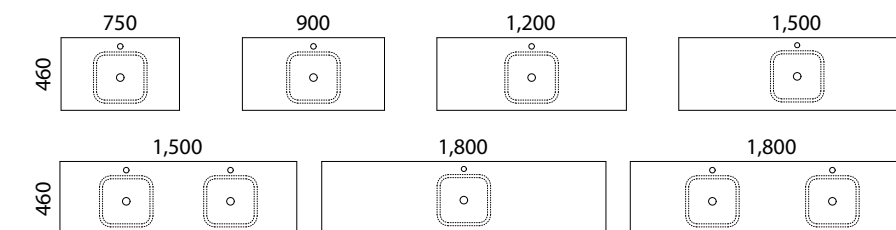

[01.] Ashton Vanity 900mm | ASH-V-900-C-SSA-W | $3,329 Perugian Walnut Cabinet with Calcutta Snow SilkSurface Top and White Gloss Radius Inset Ceramic Basin | Shown with Under Cabinet Lighting | LED-L-UNDERCAB-V | ADD $413 **[02.] Ashton Vanity 1500mm** | ASH-V-1500-D-SSA-F | $5,944 Havana Oak Cabinet with Arctic White SilkSurface Top and White Gloss Jessie Ceramic Basins **[03.] Ashton Vanity 1800mm** | ASH-V-1800-D-SSA-W | $5,633 Florentine Walnut Cabinet with Arctic White SilkSurface Top and White Gloss Enchant Ceramic Basins **[04.] Ashton Vanity 1200mm** | ASH-V-1200-C-SSA-W | $3,955 White Satin Cabinet with Bianco Pearl SilkSurface Top and White Gloss Myrtle Ceramic Basin | Shown with Under Cabinet Lighting | LED-L-UNDERCAB-V | ADD $413 **Please refer to pricelist pages for all available options.**