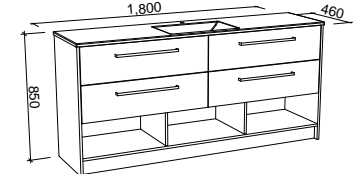

CABINET WITH	SKU	RRP
Regal Mineral Composite Top	KAN-V-1800-C-REG-F	$4,832
20mm SilkSurface Top with White Gloss Above Counter Ceramic Basins	KAN-V-1800-C-SSA-F	$5,189
20mm SilkSurface Top with White Gloss Under Counter Ceramic Basin	KAN-V-1800-C-SSU-F	$5,189
No Top	KAN-VCO-1800-C-X-F	$3,411