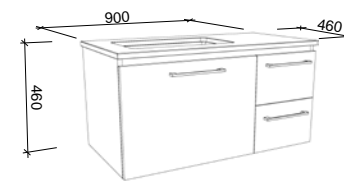

DAKOTA 900mm

Wall Hung