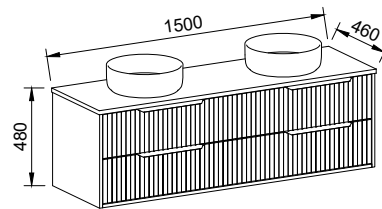

EMMETT 1500mm DOUBLE BOWL

Wall Hung

CABINET WITH	SKU	RRP
20mm SilkSurface Top with White Gloss Above Counter Ceramic Basins	EMM-V-1500-D-SSA-W	\$4,157
No Top	EMM-VCO-1500-D-X-W	\$2,882

Floor Standing

CABINET WITH	SKU	RRP
20mm SilkSurface Top with White Gloss Above Counter Ceramic Basins	EMM-V-1500-D-SSA-F	\$5,322
No Top	EMM-VCO-1500-D-X-F	\$4,047