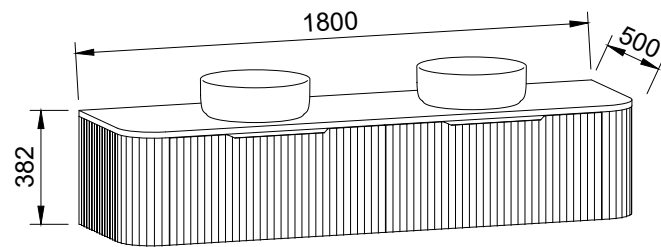

Santos

G GOLD INCLUSIONS

SANTOS 1800mm DOUBLE BOWL

Wall Hung

CABINET WITH	SKU	RRP
20mm SilkSurface Top with White Gloss Above Counter Ceramic Basins	SAN-V-1800-D-SSA-W	$4,160
No Top	SAN-VCO-1800-D-X-W	$3,039