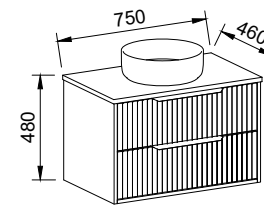

EMMETT 750mm

Wall Hung

CABINET WITH	SKU	RRP
20mm SilkSurface Top with White Gloss Above Counter Ceramic Basin	EMM-V-750-C-SSA-W	$2,167
No Top	EMM-VCO-750-C-X-W	$1,518