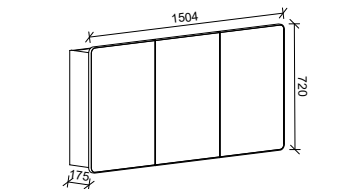

SKU	RRP
SHC-SC-900-D-G	\$1,348

1200mm

SKU	RRP
SHC-SC-1200-3-G	\$1,546

1500mm

SKU	RRP
SHC-SC-1500-3-G	\$1,815

1800mm

SKU	RRP
SHC-SC-1800-4-G	\$2,187

NOTE: -P denotes Platinum range. These shaving cabinets include 'Luxe Graphite' interiors to match Platinum vanities and glass interior shelves as standard. -G denotes standard cabinets and include white interiors. Lighting and powerpoints are not included in shaving cabinet pricing. All mirrors are copper free. Depth can be adjusted to a minimum of 120mm for no price change. Refer to pages 234 - 241 for options and pricing. *Please specify hinge side when ordering. †Back of shelf will match side colour unless specified otherwise. **Victoria shaker panel standard unless specified otherwise.