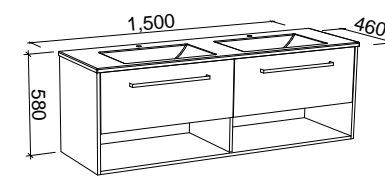

KANSAS 1500mm DOUBLE BOWL

Wall Hung

CABINET WITH	SKU	RRP
Alpha Ceramic Top	KAN-V-1500-D-APH-W	$3,706
Regal Mineral Composite Top	KAN-V-1500-D-REG-W	$3,587
Haven Matt Dolomite Top	KAN-V-1500-D-HVN-W	$3,587
20mm SilkSurface Top with White Gloss Above Counter Ceramic Basins	KAN-V-1500-D-SSA-W	$4,207
20mm SilkSurface Top with White Gloss Under Counter Ceramic Basins	KAN-V-1500-D-SSU-W	$4,207
No Top	KAN-VCO-1500-D-X-W	$2,213

Floor Standing