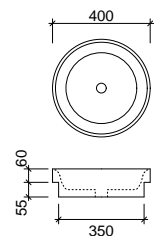

Radius Inset Black

Offset or wall mounted tapware required

BKM RAD-BS-400-BKM-U | $385