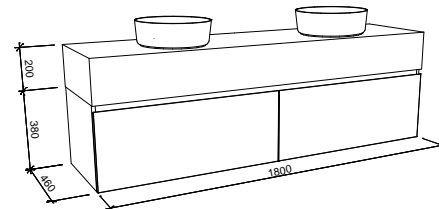

KINGSLEY 1800mm DOUBLE BOWL

Wall Hung

CABINET WITH	SKU	RRP
Regal Mineral Composite Top	KIN-V-1800-D-REG-W	$3,275
Stadium Mineral Composite Top	KIN-V-1800-D-STD-W	$3,275
20mm SilkSurface Top with Above Counter White Gloss Ceramic Basins	KIN-V-1800-D-SSA-W	$3,591
20mm SilkSurface Top with Under Counter White Gloss Ceramic Basins	KIN-V-1800-D-SSU-W	$4,161
60mm SilkSurface Freedom Top with Above Counter White Gloss Ceramic Basins	KIN-V-1800-D-FRA-W	$4,091
60mm SilkSurface Freedom Top with Under Counter White Gloss Ceramic Basins	KIN-V-1800-D-FRU-W	$4,590
200mm SilkSurface Box Top with Above Counter White Gloss Ceramic Basins	KIN-V-1800-D-BXA-W	$4,657
200mm SilkSurface Box Top with Under Counter White Gloss Ceramic Basins	KIN-V-1800-D-BXU-W	$4,657
No Top	KIN-VCO-1800-D-X-W	$1,500

Lottie

S SILVER INCLUSIONS

LOTTIE 480mm

Wall Hung

CABINET WITH	SKU	RRP
Liberty Ceramic Top Left-hand Offset	LOT-V-480-L-LIB-W	$807
No Top Left-hand Offset	LOT-VCO-480-L-X-W	$600

NOTE: Side fingerpull standard unless specified otherwise. Right-hand offset (taphole and hinge on the right) also available. Order by replacing -L- with -R- in the relevant SKU.

Floor Standing