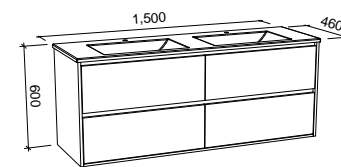

GRANGE 1500mm DOUBLE BOWL

Wall Hung

CABINET WITH	SKU	RRP
Alpha Ceramic Top	GRA-V-1500-D-APH-W	$3,935
Regal Mineral Composite Top	GRA-V-1500-D-REG-W	$3,819
Haven Matt Dolomite Top	GRA-V-1500-D-HVN-W	$3,819
20mm SilkSurface Top with White Gloss Above Counter Ceramic Basins	GRA-V-1500-D-SSA-W	$4,419
20mm SilkSurface Top with White Gloss Under Counter Ceramic Basins	GRA-V-1500-D-SSU-W	$4,419
No Top	GRA-VCO-1500-D-X-W	$2,449

Floor Standing