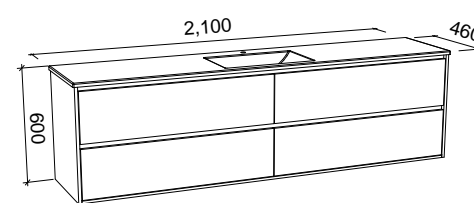

GRANGE 2100mm CENTRE BOWL

Wall Hung

CABINET WITH	SKU	RRP
Regal Mineral Composite Top	GRA-V-2100-C-REG-W	$5,251
20mm SilkSurface Top with White Gloss Above Counter Ceramic Basin	GRA-V-2100-C-SSA-W	$4,760
20mm SilkSurface Top with White Gloss Under Counter Ceramic Basin	GRA-V-2100-C-SSU-W	$4,760
No Top	GRA-VCO-2100-C-X-W	$2,854

Floor Standing