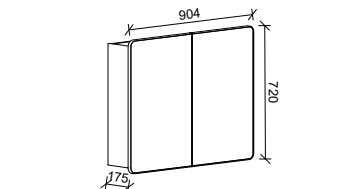

1800mm

SKU	RRP
SAN-SC-1800-4-G	\$1,551
SAN-SC-1800-4-P	\$1,675

SUTHERLAND HOUSE BY SHAYNNA BLAZE

600mm*

SKU	RRP
SHC-SC-600-S-G	\$1,149

750mm

SKU	RRP
SHC-SC-750-D-G	\$1,245

900mm