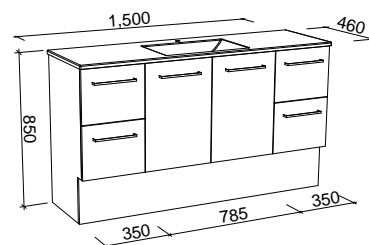

CABINET WITH	SKU	RRP
Regal Mineral Composite Top	CAR-V-1500-C-REG-F	$3,501
Alpha Ceramic Top	CAR-V-1500-C-APH-F	$3,618
Haven Matt Dolomite Top	CAR-V-1500-C-HVN-F	$3,501
Grand Mineral Composite Top	CAR-V-1500-C-GND-F	$3,789
No Top	CAR-VCO-1500-C-X-F	$2,339

Carlo

G GOLD INCLUSIONS