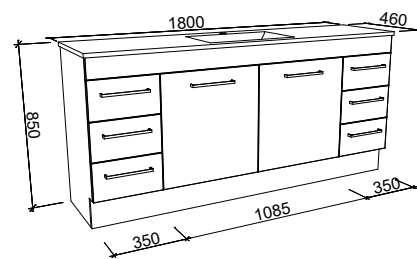

Floor Standing