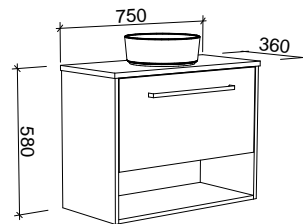

KARLIE 750mm

Wall Hung

CABINET WITH	SKU	RRP
20mm SilkSurface Top with White Gloss Above Counter Ceramic Basin	KAR-V-750-C-SSA-W	$2,120
20mm SilkSurface Top with White Gloss Ceramic Mini Under Counter Basin	KAR-V-750-C-SSU-W	$2,120
No Top	KAR-VCO-750-C-X-W	$1,196

Floor Standing