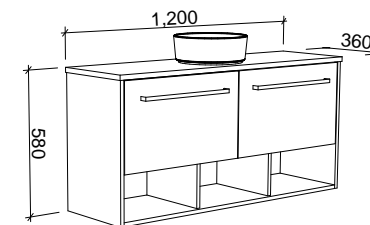

KARLIE 1200mm

Wall Hung

CABINET WITH	SKU	RRP
20mm SilkSurface Top with White Gloss Above Counter Ceramic Basin	KAR-V-1200-C-SSA-W	$3,041
20mm SilkSurface Top with White Gloss Ceramic Mini Under Counter Basin	KAR-V-1200-C-SSU-W	$3,041
No Top	KAR-VCO-1200-C-X-W	$1,733

Floor Standing