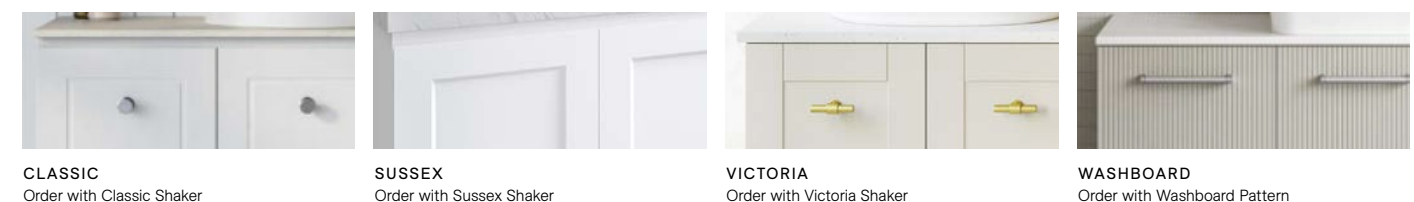

CLASSIC Order with Classic Shaker | **SUSSEX** Order with Sussex Shaker | **VICTORIA** Order with Victoria Shaker | **WASHBOARD** Order with Washboard Pattern

[01.] Victoria Vanity 1800mm | VIC-V-1800-D-SSA-F | $4,279 Grey Beige Satin Cabinet with Blanca Granite SilkSurface Top and Bonnie White Matt Ceramic Basins | Shown with Basin Colour Upgrade | UPG-OPT-BASCOLOUR | ADD $152 per basin **[02.] Victoria Vanity 1200mm** | VIC-V-1200-C-FRA-W | $3,221 White Satin Cabinet with Carrara Freedom SilkSurface Top and White Gloss Radius Inset Ceramic Basin | Shown with Under Cabinet Vanity Lighting | LED-L-UNDERCAB-V | ADD $413 **[03.] Victoria Vanity 1500mm** | VIC-V-1500-C-FRU-W | $4,127 Light Grey Satin Cabinet with Bianco Pearl Freedom SilkSurface Top and White Gloss Rectangle Under Counter Ceramic Basin **[04.] Victoria Vanity 1800mm** | VIC-V-1800-D-SSU-W | $3,864 White Satin Cabinet with Moonstone SilkSurface Top and White Gloss Oval Under Counter Ceramic Basins **[05.] Victoria Vanity 1200mm** | VIC-V-1200-C-SSA-W | $2,970 Light Pistachio Satin Cabinet with Arctic White SilkSurface Top and White Gloss Florent Ceramic Basin **Please refer to pricelist pages for all available options.**

*Selected sizes. See page 244 for Vanity Top Collection.