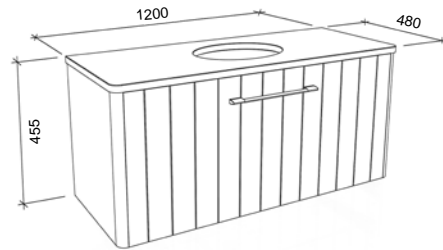

Saba

G GOLD INCLUSIONS

SABA 1200mm

Wall Hung

CABINET WITH	SKU	RRP
20mm SilkSurface Top with White Gloss Above Counter Ceramic Basin	SAB-V-1200-C-SSA-W	$2,583
20mm SilkSurface Top with White Gloss Under Counter Ceramic Basin	SAB-V-1200-C-SSU-W	$2,873
No Top	SAB-VCO-1200-C-X-W	$1,411