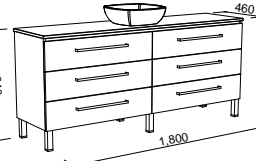

CABINET WITH	SKU	RRP
20mm SilkSurface Top with White Gloss Above Counter Ceramic Basin	ASH-V-1800-C-SSA-L	$5,717
No Top	ASH-VCO-1800-C-X-L	$3,564