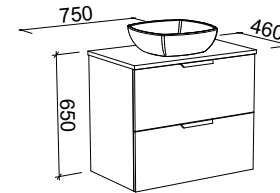

Sutherland House

BY SHAYNNA BLAZE

G GOLD INCLUSIONS

SUTHERLAND HOUSE 750mm

Wall Hung

On Legs

CABINET WITH	SKU	RRP
20mm SilkSurface Top with White Gloss Above Counter Ceramic Basin	SHC-V-750-C-SSA-W	\$2,932
20mm SilkSurface Top with White Gloss Under Counter Ceramic Basin	SHC-V-750-C-SSU-W	\$2,932
No Top	SHC-VCO-750-C-X-W	\$1,891