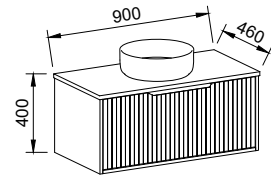

Elwood

G GOLD INCLUSIONS

ELWOOD 900mm

Wall Hung

CABINET WITH	SKU	RRP
20mm SilkSurface Top with White Gloss Above Counter Ceramic Basin	ELW-V-900-C-SSA-W	$2,319
20mm SilkSurface Top with White Gloss Under Counter Ceramic Basin	ELW-V-900-C-SSU-W	$2,477
No Top	ELW-VCO-900-C-X-W	$1,070

Floor Standing