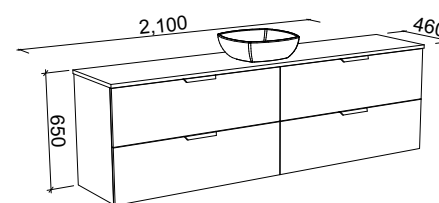

SUTHERLAND HOUSE 2100mm CENTRE BOWL

Wall Hung

CABINET WITH	SKU	RRP
20mm SilkSurface Top with White Gloss Above Counter Ceramic Basin	SHC-V-2100-C-SSA-W	$6,004
20mm SilkSurface Top with White Gloss Under Counter Ceramic Basin	SHC-V-2100-C-SSU-W	$6,004
No Top	SHC-VCO-2100-C-X-W	$3,650

On Legs