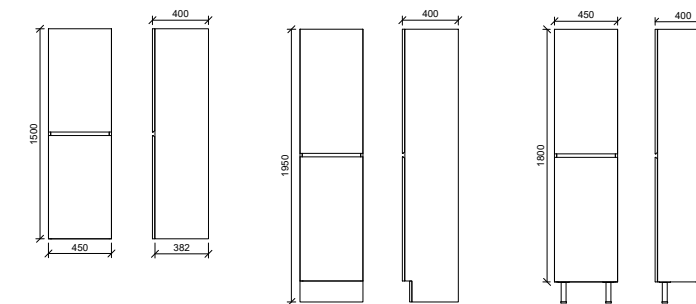

01.

02.

[01.] Lincoln Tallboy | LINM-TB-450-W-G | $1,858 Rural Oak Cabinet with Mirror Front Lincoln Platinum Tallboy | LINM-TB-450-W-P | $2,099 [02.] Lincoln Tallboy | LIN-TB-450-F-G | $1,808 White Satin Cabinet showing tilt-out removable laundry basket Lincoln Platinum Tallboy | LIN-TB-450-F-P | $2,049 Please refer to pricelist pages for all available options.

TALLBOYS