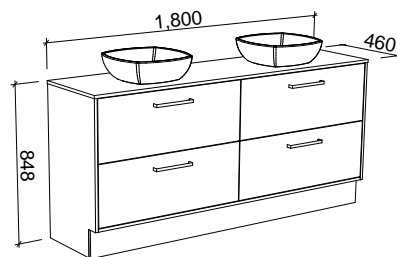

CABINET WITH	SKU	RRP
18mm Laminate Top with White Gloss Ceramic Above Counter Basins	DEL-V-1800-D-LMA-F	$3,709
No Top	DEL-VCO-1800-D-X-F	$2,544

NOTE: Laminate tops for the Delaware will always be a matt finish, and may vary to the cabinet finish.

Eadie

S SILVER INCLUSIONS