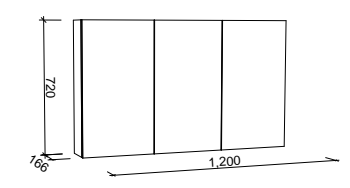

1200mm

SKU	RRP
TEN-SC-1200-3-G	$1,136
TEN-SC-1200-3-P	$1,261