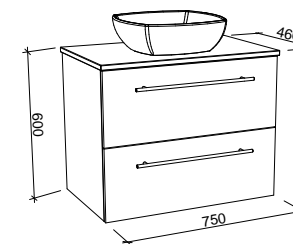

OXBOW 750mm

Wall Hung