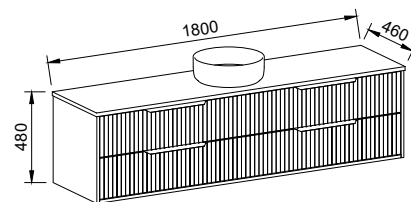

EMMETT 1800mm CENTRE BOWL

Wall Hung

CABINET WITH	SKU	RRP
20mm SilkSurface Top with White Gloss Above Counter Ceramic Basin	EMM-V-1800-C-SSA-W	$4,478
No Top	EMM-VCO-1800-C-X-W	$3,184

Floor Standing