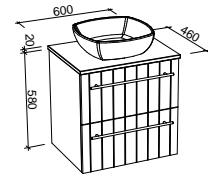

Henley

G GOLD INCLUSIONS

HENLEY 600mm

Wall Hung

CABINET WITH	SKU	RRP
20mm SilkSurface Top with White Gloss Above Counter Ceramic Basin	HEN-V-600-C-SSA-W	$2,798
20mm SilkSurface Top with White Gloss Under Counter Ceramic Basin	HEN-V-600-C-SSU-W	$2,798
No Top	HEN-VCO-600-C-X-W	$1,840

Floor Standing