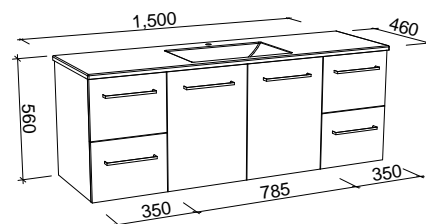

CARLO 1500mm CENTRE BOWL

Wall Hung

CABINET WITH	SKU	RRP
Regal Mineral Composite Top	CAR-V-1500-C-REG-W	$3,251
Alpha Ceramic Top	CAR-V-1500-C-APH-W	$3,348
Haven Matt Dolomite Top	CAR-V-1500-C-HVN-W	$3,251
Grand Mineral Composite Top	CAR-V-1500-C-GND-W	$3,518
No Top	CAR-VCO-1500-C-X-W	$2,086

Floor Standing