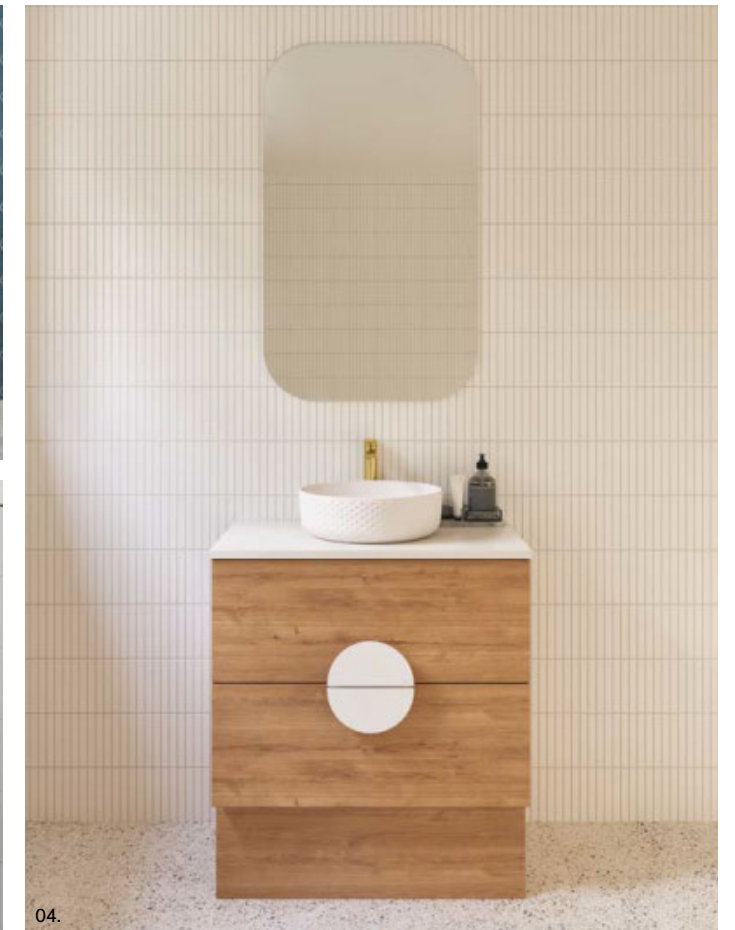

[01.] Oxbow Vanity 1500mm | OXB-V-1500-D-SSA-W | $4,855 Tassie Oak Cabinet with Arctic White SilkSurface Top and White Gloss Radius Inset Ceramic Basins | Shown with Under Cabinet Vanity Lighting | LED-L-UNDERCAB-V | ADD $413 **[02.] Oxbow Vanity 1200mm** | OXB-V-1200-C-SSA-F | $3,447 Classic Oak Cabinet with Star Dust SilkSurface Top and White Gloss Iconic 500 Ceramic Basin **[03.] Oxbow Vanity 1500mm** | OXB-V-1500-D-SSU-W | $4,855 Light Grey Satin Cabinet with Stratiss SilkSurface Top and White Gloss Allure Under Counter Ceramic Basins **[04.] Oxbow Vanity 750mm** | OXB-V-750-C-SSA-F | $2,702 Planked Urban Oak Cabinet with Arctic White SilkSurface Top and White Gloss Allure Dimple Ceramic Basin **Please refer to pricelist pages for all available options.**