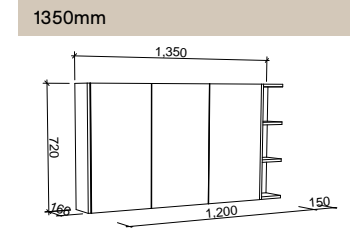

Shaving Cabinets Continued

NEW YORK CONTINUED

SKU	RRP
NEW-SC-1350-L-G	$1,383
NEW-SC-1350-L-P	$1,508

NOTE: -L- refers to door position. Right-hand doors also available. Order by replacing -R- with -L- in the relevant SKU.