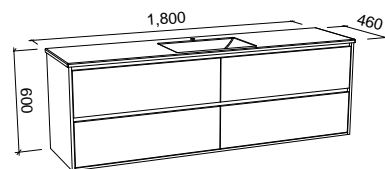

GRANGE 1800mm CENTRE BOWL

Wall Hung

CABINET WITH	SKU	RRP
Regal Mineral Composite Top	GRA-V-1800-C-REG-W	$4,107
20mm SilkSurface Top with White Gloss Above Counter Ceramic Basin	GRA-V-1800-C-SSA-W	$4,454
20mm SilkSurface Top with White Gloss Under Counter Ceramic Basin	GRA-V-1800-C-SSU-W	$4,454
No Top	GRA-VCO-1800-C-X-W	$2,638

Floor Standing