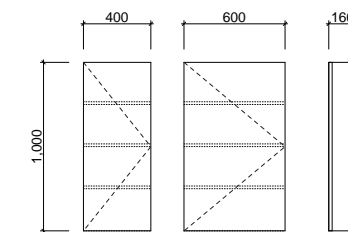

[01.] Jazz Shaving Cabinet 600mm | JZZ-SC-600-S-G | $974 each Light Grey Satin Cabinet Jazz Platinum Shaving Cabinet 600mm | JZZ-SC-600-S-P | $1,033 each
[02.] Jazz Shaving Cabinet 400mm | JZZ-SC-400-S-G | $837 Boston Oak Cabinet Jazz Platinum Shaving Cabinet 400mm | JZZ-SC-400-S-P | $908 Please refer to pricelist pages for all available options.