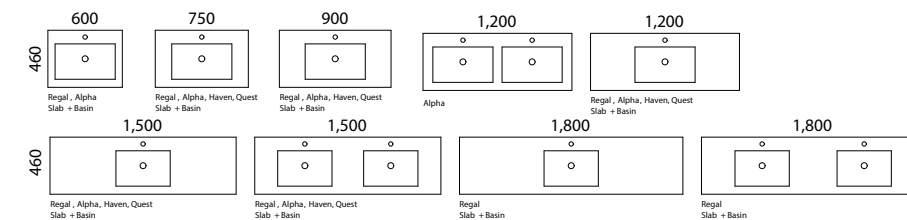

Available in wall hung and floor standing.

- Top options include:
 - 20mm integrated tops - Alpha*, Regal or Haven*
 - 20mm SilkSurface slab top with above or under counter basin/s

02.

03.

04.

[01.] Kansas Vanity 1500mm | KAN-V-1500-D-SSU-W | \$4,207 Classic Oak Cabinet with Topaz SilkSurface Top and White Gloss Bodhi Under Counter Mineral Composite Basins | Shown with Mineral Composite Basin Upgrade | UPG-OPT-BASCOLOUR | ADD \$152 per basin | Shown with Under Cabinet Vanity Lighting | LED-L-UNDERCAB-V | ADD \$413 **[02.] Kansas Vanity 1200mm** | KAN-V-1200-C-SSA-W | \$3,059 White Satin Cabinet with Moonstone SilkSurface Top and White Gloss Allure Ceramic Basin **[03.] Kansas Vanity 900mm** | KAN-V-900-C-SSA-F | \$2,996 Light Pistachio Satin Cabinet with Arctic White SilkSurface Top and White Matt Allure Flute Ceramic Basin | Shown with Basin Colour Upgrade | UPG-OPT-BASCOLOUR | ADD \$152 **[04.] Kansas Vanity 750mm** | KAN-V-750-C-SSA-W | \$2,139 Planked Urban Oak Cabinet with Calcutta Snow SilkSurface Top and White Gloss Corrida Inset Mineral Composite Basin | Shown with Mineral Composite Basin Upgrade | UPG-OPT-BASCOLOUR | ADD \$152 **Please refer to pricelist pages for all available options.**