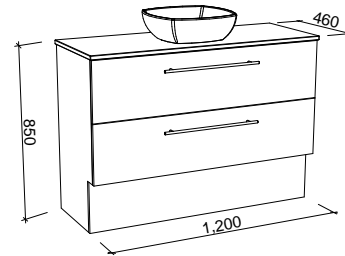

CABINET WITH	SKU	RRP
20mm SilkSurface Top with White Gloss Above Counter Ceramic Basin	OXB-V-1200-C-SSA-F	$3,447
20mm SilkSurface Top with White Gloss Under Counter Ceramic Basin	OXB-V-1200-C-SSU-F	$3,447
No Top	OXB-VCO-1200-C-X-F	$2,184