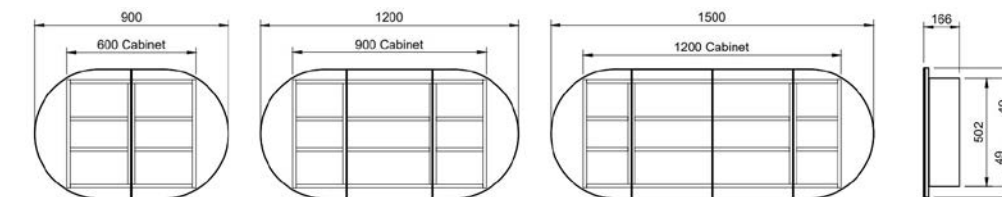

[01.] Ballad Shaving Cabinet 1200mm | BAL-SC-1200-3-G | $1,249 Aged Walnut Cabinet | Shown with Under Shaving Cabinet Lighting | LED-L-UNDERCAB-S-L | ADD $413 **Ballad Platinum Shaving Cabinet 1200mm** | BAL-SC-1200-3-P | $1,373 **[02.] Ballad Shaving Cabinet 1500mm** | BAL-SC-1500-4-G | $1,565 Light Grey Satin Cabinet shown with doors open **Ballad Platinum Shaving Cabinet 1500mm** | BAL-SC-1500-4-P | $1,688 **[03.] Ballad Shaving Cabinet 1500mm** | BAL-SC-1500-4-G | $1,565 Light Grey Satin Cabinet **Ballad Platinum Shaving Cabinet 1500mm** | BAL-SC-1500-4-P | $1,688 **[04.] Ballad Shaving Cabinet 900mm** | BAL-SC-900-D-G | $969 White Satin Cabinet **Ballad Platinum Shaving Cabinet 900mm** | BAL-SC-900-D-P | $1,093 Please refer to pricelist pages for all available options.