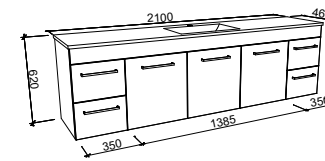

BARGO 2100mm CENTRE BOWL

Wall Hung