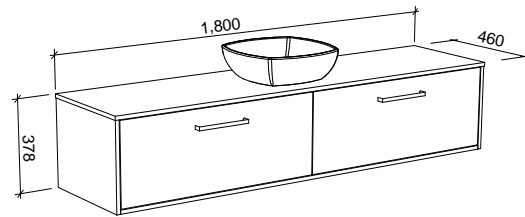

DELAWARE 1800mm CENTRE BOWL

Wall Hung

CABINET WITH	SKU	RRP
18mm Laminate Top with White Gloss Ceramic Above Counter Basin	DEL-V-1800-C-LMA-W	$2,725
No Top	DEL-VCO-1800-C-X-W	$1,782

Floor Standing