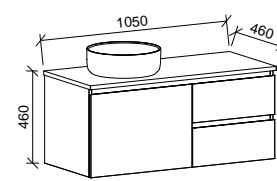

DAKOTA 1050mm

Wall Hung