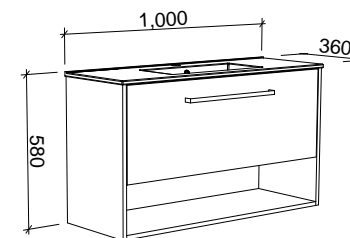

KARLIE 1000mm

Wall Hung

CABINET WITH	SKU	RRP
Urban Ceramic Top	KAR-V-1000-C-URB-W	$2,330
No Top	KAR-VCO-1000-C-X-W	$1,593

Floor Standing