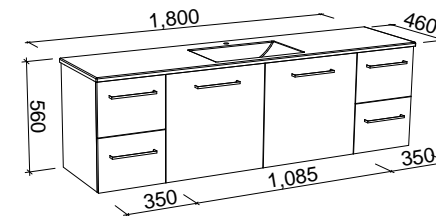

CARLO 1800mm CENTRE BOWL

Wall Hung

CABINET WITH	SKU	RRP
Regal Mineral Composite Top	CAR-V-1800-C-REG-W	$3,789
Grand Mineral Composite Top	CAR-V-1800-C-GND-W	$4,129
No Top	CAR-VCO-1800-C-X-W	$2,231

Floor Standing