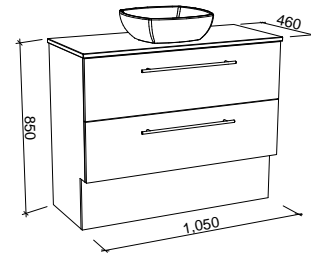

CABINET WITH	SKU	RRP
20mm SilkSurface Top with White Gloss Above Counter Ceramic Basin	OXB-V-1050-C-SSA-F	$3,239
20mm SilkSurface Top with White Gloss Under Counter Ceramic Basin	OXB-V-1050-C-SSU-F	$3,239
No Top	OXB-VCO-1050-C-X-F	$2,073