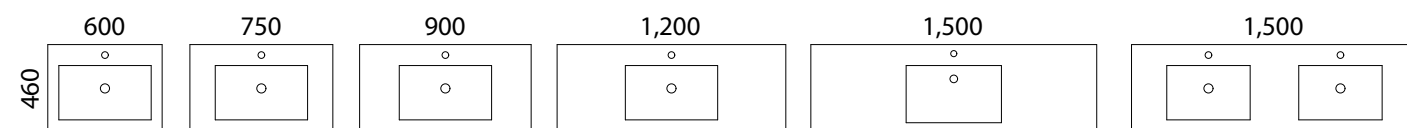

[01.] Indiana Vanity 1200mm | IND-V-1200-C-APH-W | $1,624 Rural Oak Cabinet with Alpha Ceramic Top **[02.] Indiana Vanity 600mm** | IND-V-600-C-APH-W | $889 Dark Grey Satin Cabinet with Alpha Ceramic Top **[03.] Indiana Vanity 600mm** | IND-V-600-C-APH-W | $889 Coastal Oak Cabinet with Alpha Ceramic Top **[04.] Indiana Vanity 1500mm** | IND-V-1500-D-APH-W | $3,535 Perugian Walnut Cabinet with Alpha Ceramic Top | Shown with Under Cabinet Vanity Lighting | LED-L-UNDERCAB-V | ADD $413 **[05.] Indiana Vanity 900mm** | IND-V-900-C-APH-F | $1,531 White Satin Cabinet with Alpha Ceramic Top **Please refer to pricelist pages for all available options.**