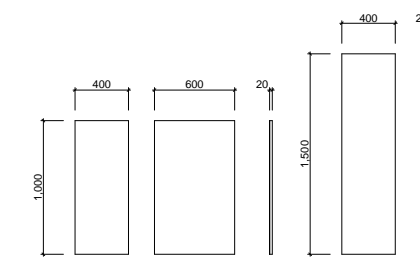

[01.] Jazz Mirror 600mm | JZZ-M-600-1000 | $525 each **[02.] Jazz Mirror 600mm** | JZZ-M-600-1000 | $525 each **[03.] Jazz Mirror 400mm** | JZZ-M-400-1000 | $403 Please refer to pricelist pages for all available options.