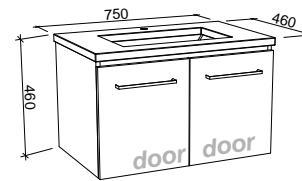

DAKOTA 750mm

Wall Hung