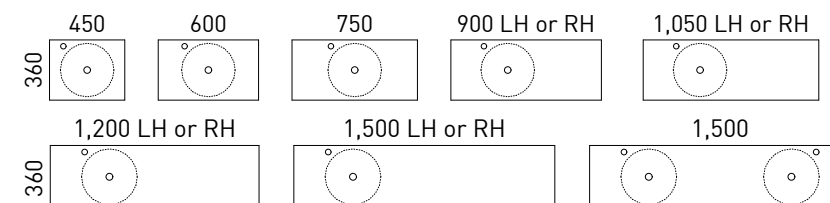

[01.] Billie Vanity 1200mm | BIL-V-1200-R-SSU-W | $2,926 Olive Satin Cabinet with Organica SilkSurface Top and White Gloss Ruby Under Counter Mineral Composite Basin | Shown with Mineral Composite Basin Upgrade | UPG-OPT-BASCOLOUR | ADD $152 | Shown with Under Cabinet Vanity Lighting | LED-L-UNDERCAB-V | ADD $413 **[02.] Billie Vanity 1500mm** | BIL-V-1500-D-SSA-W | $4,089 Angora Oak Cabinet with Cararra SilkSurface Top and White Gloss Jessie Ceramic Basins | Shown with Under Top Lighting Upgrade | LED-L-UNDERTOP | ADD $873 **[03.] Billie Vanity 1200mm** | BIL-V-1200-L-SSA-W | $2,926 Artisan Beamwood Cabinet with Arctic White SilkSurface Top and White Gloss Bloom Ceramic Basin **[04.] Billie Vanity 600mm** | BIL-V-600-C-SSA-W | $2,029 Light Grey Satin Cabinet with Ice Nuovo Freedom SilkSurface Top and White Gloss Jessie Ceramic Basin | Shown with Freedom Top Upgrade | SS-OPT-600-FR-60 | ADD $148 | Shown with Apollo Cabinet Front Upgrade | ROU-OPT-APOLLO | ADD $186 per drawer **Please refer to pricelist pages for all available options.**