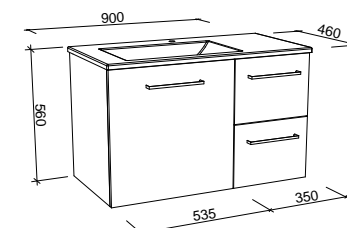

CARLO 900mm OFFSET BOWL

Wall Hung

CABINET WITH	SKU	RRP
Regal Mineral Composite Top Left-hand Offset	CAR-V-900-L-REG-W	$1,775
No Top Left-hand Offset	CAR-VCO-900-L-X-W	$1,410

NOTE: Right-hand offset also available. Order by replacing **-L-** with **-R-** in the relevant SKU.

Floor Standing