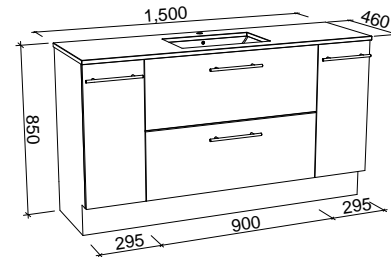

CABINET WITH	SKU	RRP
20mm SilkSurface Top with White Gloss Above Counter Ceramic Basin	MAR-V-1500-C-SSA-F	$3,835
20mm SilkSurface Top with White Gloss Under Counter Ceramic Basin	MAR-V-1500-C-SSU-F	$3,835
No Top	MAR-VCO-1500-C-X-F	$2,221