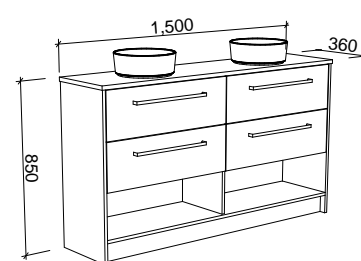

CABINET WITH	SKU	RRP
20mm SilkSurface Top with White Gloss Above Counter Ceramic Basins	KAR-V-1500-D-SSA-F	$5,231
20mm SilkSurface Top with White Gloss Ceramic Mini Under Counter Basins	KAR-V-1500-D-SSU-F	$5,231
No Top	KAR-VCO-1500-D-X-F	$3,332

Kingsley

G GOLD INCLUSIONS