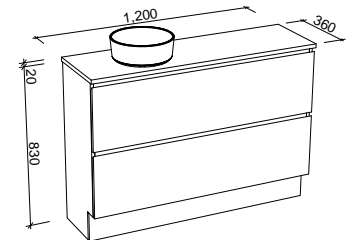

Floor Standing

CABINET WITH	SKU	RRP
20mm SilkSurface Top with White Gloss Above Counter Ceramic Basin Left-hand Offset	BIL-V-1200-L-SSA-F	$3,216
20mm SilkSurface Top with White Gloss Mini Under Counter Ceramic Basin Left-hand Offset	BIL-V-1200-L-SSU-F	$3,216
No Top Left-hand Offset	BIL-VCO-1200-L-X-F	$1,903