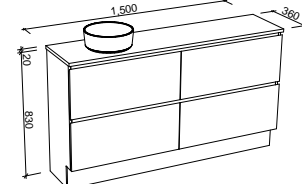

CABINET WITH	SKU	RRP
20mm SilkSurface Top with White Gloss Above Counter Ceramic Basin Left-hand Offset	BIL-V-1500-L-SSA-F	$4,089
20mm SilkSurface Top with White Gloss Mini Under Counter Ceramic Basin Left-hand Offset	BIL-V-1500-L-SSU-F	$4,089
No Top Left-hand Offset	BIL-VCO-1500-L-X-F	$2,360