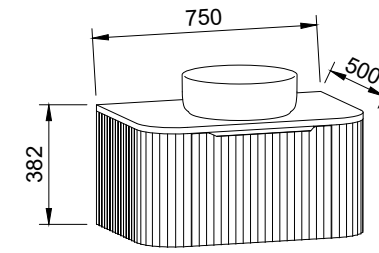

SANTOS 750mm

Wall Hung

CABINET WITH	SKU	RRP
20mm SilkSurface Top with White Gloss Above Counter Ceramic Basin	SAN-V-750-C-SSA-W	$2,380
No Top	SAN-VCO-750-C-X-W	$1,921