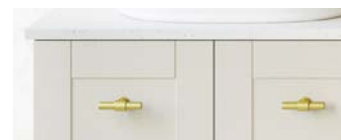

CLASSIC
Order with Classic Shaker

SUSSEX
Order with Sussex Shaker

VICTORIA
Order with Victoria Shaker

WASHBOARD
Order with Washboard Pattern

Victoria

G GOLD INCLUSIONS

VICTORIA 1800mm CENTRE BOWL

Wall Hung