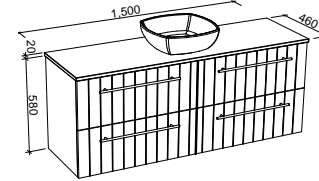

HENLEY 1500mm CENTRE BOWL

Wall Hung

CABINET WITH	SKU	RRP
20mm SilkSurface Top with White Gloss Above Counter Ceramic Basin	HEN-V-1500-C-SSA-W	$4,824
20mm SilkSurface Top with White Gloss Under Counter Ceramic Basin	HEN-V-1500-C-SSU-W	$4,824
No Top	HEN-VCO-1500-C-X-W	$3,038

Floor Standing