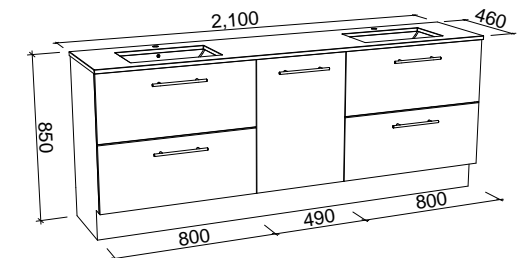

CABINET WITH	SKU	RRP
20mm SilkSurface Top with White Gloss Above Counter Ceramic Basins	MAR-V-2100-D-SSA-F	$4,546
20mm SilkSurface Top with White Gloss Under Counter Ceramic Basins	MAR-V-2100-D-SSU-F	$4,546
No Top	MAR-VCO-2100-D-X-F	$2,514