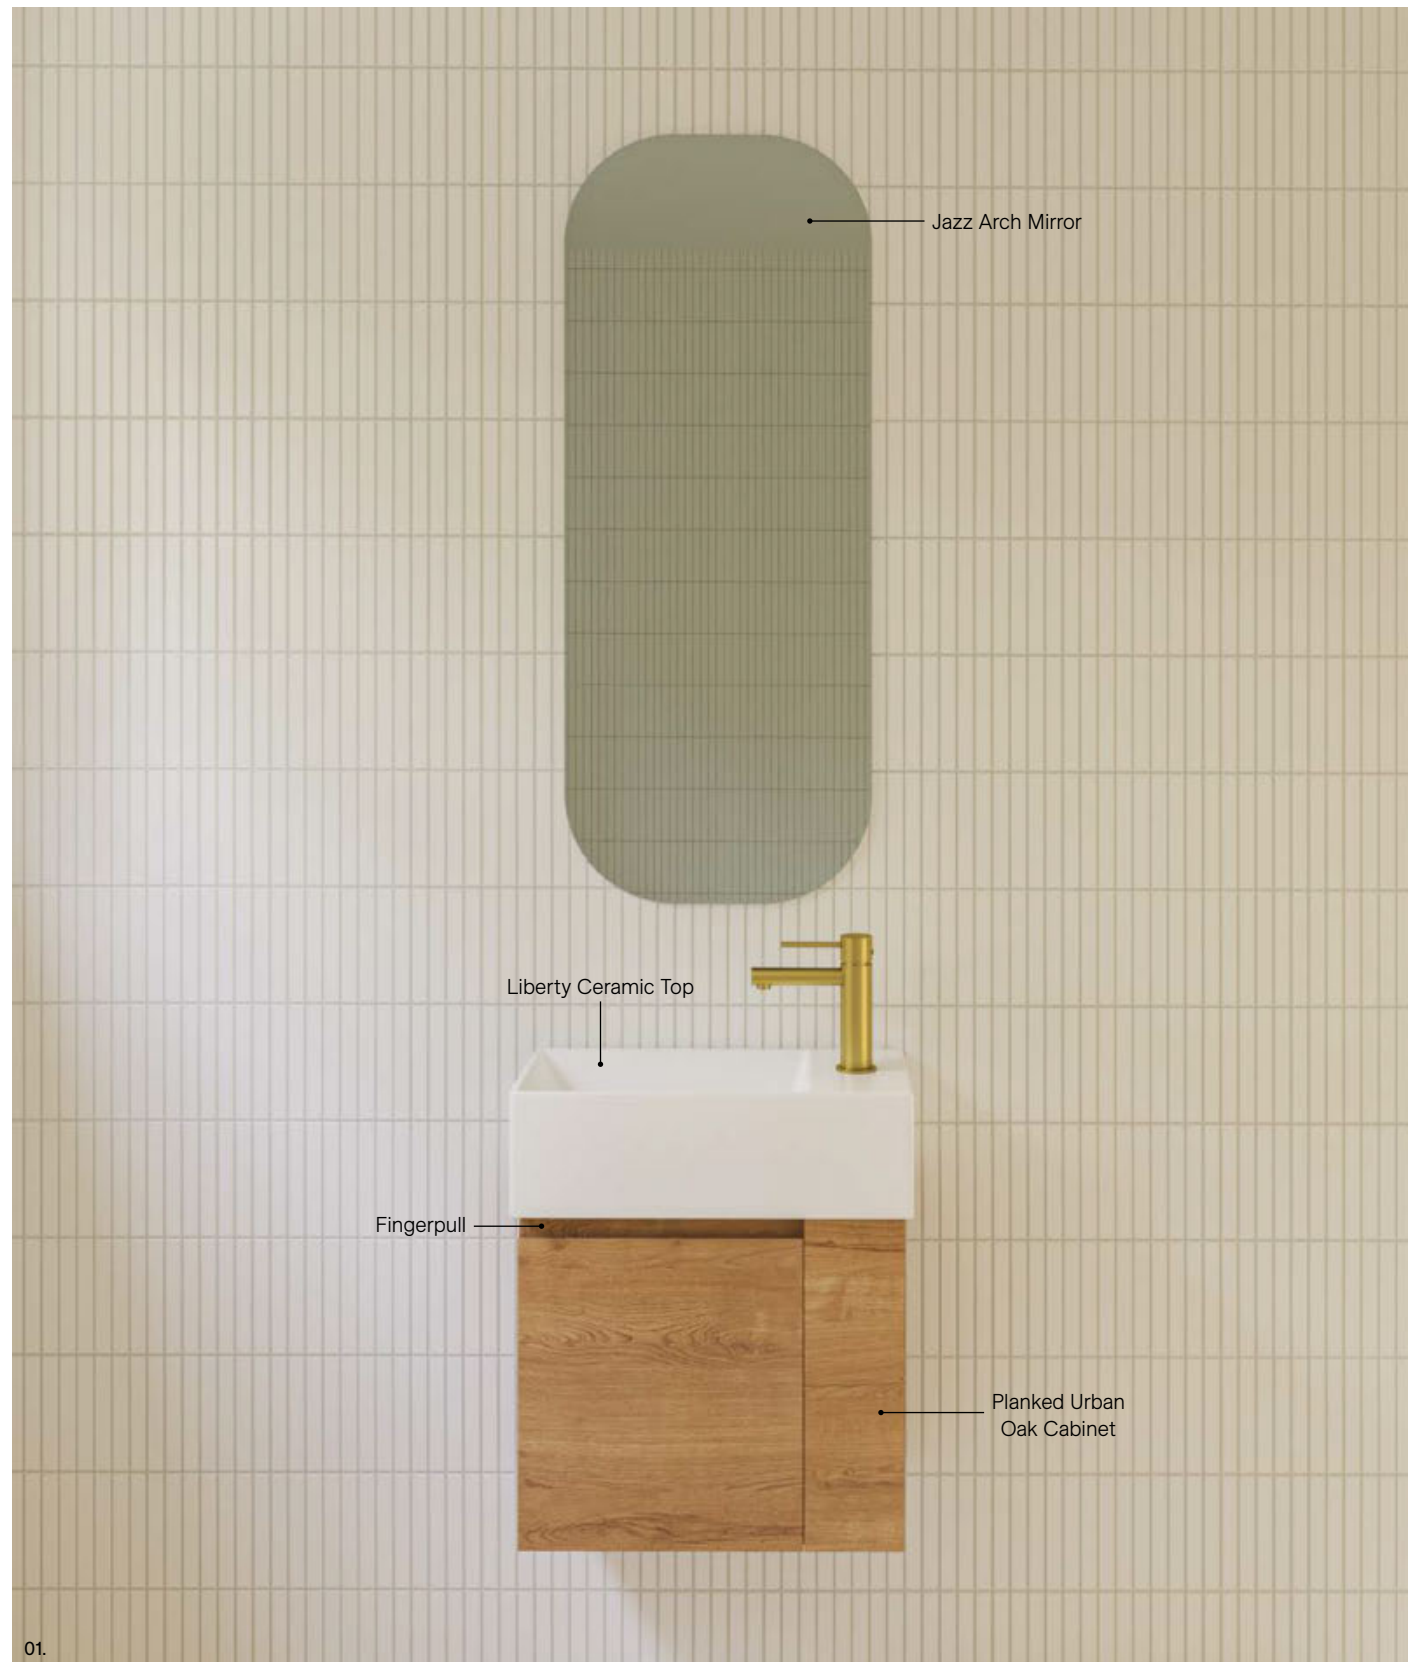

Frankie

S SILVER INCLUSIONS

The Frankie is a versatile small space vanity that is perfect for powder rooms and other compact bathrooms. Choose from our wide range of paint and woodgrain finishes, or if you're feeling adventurous, opt for a two-toned cabinet.

Available in wall hung and floor standing.

- Top options include:
  - 140mm integrated tops - Liberty