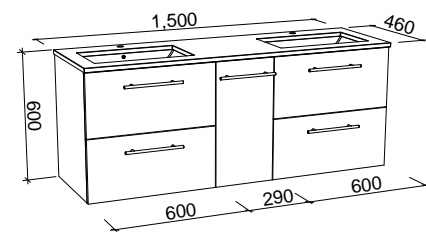

MARSHALL 1500mm DOUBLE BOWL

Wall Hung

CABINET WITH	SKU	RRP
20mm SilkSurface Top with White Gloss Above Counter Ceramic Basins	MAR-V-1500-D-SSA-W	$3,872
20mm SilkSurface Top with White Gloss Under Counter Ceramic Basins	MAR-V-1500-D-SSU-W	$3,872
No Top	MAR-VCO-1500-D-X-W	$2,007

Floor Standing