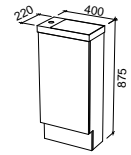

S SILVER INCLUSIONS

Floor Standing

CABINET WITH	SKU	RRP
Nano Dolomite Top Left-hand Offset	OLL-V-400-L-NAN-F	$828
No Top Left-hand Offset	OLL-VCO-400-L-X-F	$444

Floor Standing