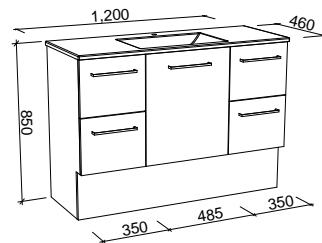

CABINET WITH	SKU	RRP
Regal Mineral Composite Top	CAR-V-1200-C-REG-F	$2,771
Alpha Ceramic Top	CAR-V-1200-C-APH-F	$2,771
Haven Matt Dolomite Top	CAR-V-1200-C-HVN-F	$2,771
Grand Mineral Composite Top	CAR-V-1200-C-GND-F	$3,001
No Top	CAR-VCO-1200-C-X-F	$2,070