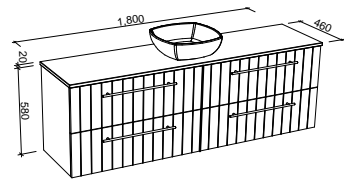

HENLEY 1800mm CENTRE BOWL

Wall Hung

CABINET WITH	SKU	RRP
20mm SilkSurface Top with White Gloss Above Counter Ceramic Basin	HEN-V-1800-C-SSA-W	$4,987
20mm SilkSurface Top with White Gloss Under Counter Ceramic Basin	HEN-V-1800-C-SSU-W	$4,987
No Top	HEN-VCO-1800-C-X-W	$3,200