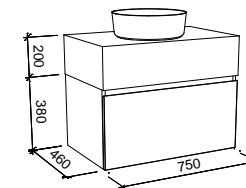

Kingsley

G GOLD INCLUSIONS

KINGSLEY 750mm

Wall Hung

CABINET WITH	SKU	RRP
Alpha Ceramic Top	KIN-V-750-C-APH-W	\$1,263
Regal Mineral Composite Top	KIN-V-750-C-REG-W	\$1,263
Stadium Mineral Composite Top	KIN-V-750-C-STD-W	\$1,263
Haven Matt Dolomite Top	KIN-V-750-C-HVN-W	\$1,263
20mm SilkSurface Top with Above Counter White Gloss Ceramic Basin	KIN-V-750-C-SSA-W	\$1,705
20mm SilkSurface Top with Under Counter White Gloss Ceramic Basin	KIN-V-750-C-SSU-W	\$1,990
60mm SilkSurface Freedom Top with Above Counter White Gloss Ceramic Basin	KIN-V-750-C-FRA-W	\$1,860
60mm SilkSurface Freedom Top with Under Counter White Gloss Ceramic Basin	KIN-V-750-C-FRU-W	\$2,110
200mm SilkSurface Box Top with Above Counter White Gloss Ceramic Basin	KIN-V-750-C-BXA-W	\$2,095
200mm SilkSurface Box Top with Under Counter White Gloss Ceramic Basin	KIN-V-750-C-BXU-W	\$2,095
No Top	KIN-VCO-750-C-X-W	\$750