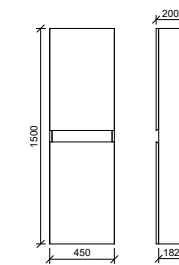

01.

[01.] York Tallboy | YOR-TB-450-W-G | $1,156 Dark Grey Satin Cabinet York Platinum Tallboy | YOR-TB-450-W-P | $1,272 Please refer to pricelist pages for all available options.