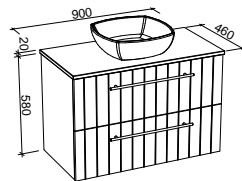

HENLEY 900mm

Wall Hung

CABINET WITH	SKU	RRP
20mm SilkSurface Top with White Gloss Above Counter Ceramic Basin	HEN-V-900-C-SSA-W	$3,253
20mm SilkSurface Top with White Gloss Under Counter Ceramic Basin	HEN-V-900-C-SSU-W	$3,253
No Top	HEN-VCO-900-C-X-W	$2,066

Floor Standing