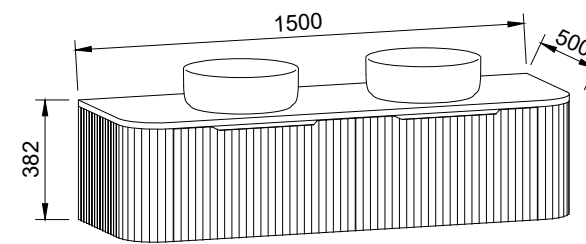

SANTOS 1500mm DOUBLE BOWL

Wall Hung

CABINET WITH	SKU	RRP
20mm SilkSurface Top with White Gloss Above Counter Ceramic Basins	SAN-V-1500-D-SSA-W	$3,780
No Top	SAN-VCO-1500-D-X-W	$2,882