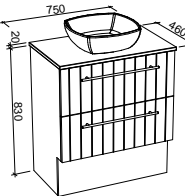

CABINET WITH	SKU	RRP
20mm SilkSurface Top with White Gloss Above Counter Ceramic Basin	HEN-V-750-C-SSA-F	$3,075
20mm SilkSurface Top with White Gloss Under Counter Ceramic Basin	HEN-V-750-C-SSU-F	$3,075
No Top	HEN-VCO-750-C-X-F	$2,149