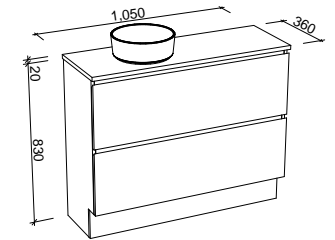

Floor Standing

CABINET WITH	SKU	RRP
20mm SilkSurface Top with White Gloss Above Counter Ceramic Basin Left-hand Offset	BIL-V-1050-L-SSA-F	$3,087
20mm SilkSurface Top with White Gloss Mini Under Counter Ceramic Basin Left-hand Offset	BIL-V-1050-L-SSU-F	$3,087
No Top Left-hand Offset	BIL-VCO-1050-L-X-F	$1,785