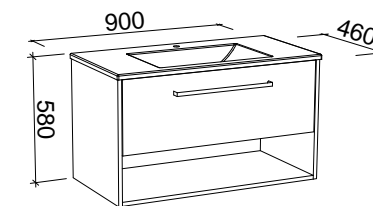

KANSAS 900mm

Wall Hung

CABINET WITH	SKU	RRP
Alpha Ceramic Top	KAN-V-900-C-APH-W	$1,911
Regal Mineral Composite Top	KAN-V-900-C-REG-W	$1,911
Haven Matt Dolomite Top	KAN-V-900-C-HVN-W	$1,911
20mm SilkSurface Top with White Gloss Above Counter Ceramic Basin	KAN-V-900-C-SSA-W	$2,600
20mm SilkSurface Top with White Gloss Under Counter Ceramic Basin	KAN-V-900-C-SSU-W	$2,600
No Top	KAN-VCO-900-C-X-W	$1,333

Floor Standing