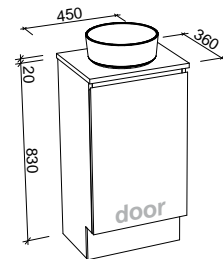

Floor Standing

CABINET WITH	SKU	RRP
20mm SilkSurface Top with White Gloss Above Counter Ceramic Basin	BIL-V-450-C-SSA-F	$1,805
No Top	BIL-VCO-450-C-X-F	$942