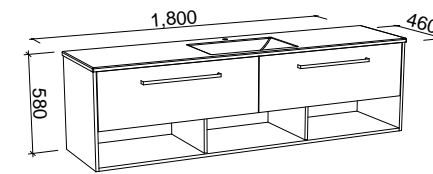

KANSAS 1800mm CENTRE BOWL

Wall Hung

CABINET WITH	SKU	RRP
Regal Mineral Composite Top	KAN-V-1800-C-REG-W	$3,825
20mm SilkSurface Top with White Gloss Above Counter Ceramic Basin	KAN-V-1800-C-SSA-W	$4,183
20mm SilkSurface Top with White Gloss Under Counter Ceramic Basin	KAN-V-1800-C-SSU-W	$4,183
No Top	KAN-VCO-1800-C-X-W	$2,353

Floor Standing