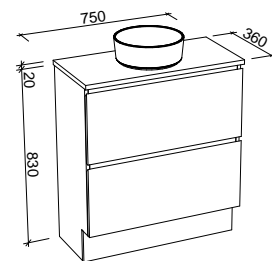

Floor Standing

CABINET WITH	SKU	RRP
20mm SilkSurface Top with White Gloss Above Counter Ceramic Basin	BIL-V-750-C-SSA-F	$2,466
20mm SilkSurface Top with White Gloss Mini Under Counter Ceramic Basin	BIL-V-750-C-SSU-F	$2,466
No Top	BIL-VCO-750-C-X-F	$1,548

NOTE: See pages 247 - 256 for selected small space basins for the Billie.

Billie

G GOLD INCLUSIONS