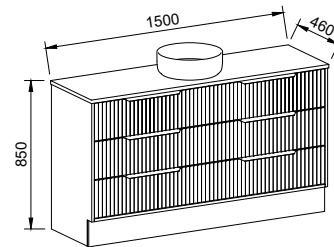

CABINET WITH	SKU	RRP
20mm SilkSurface Top with White Gloss Above Counter Ceramic Basin	EMM-V-1500-C-SSA-F	$5,093
No Top	EMM-VCO-1500-C-X-F	$3,980