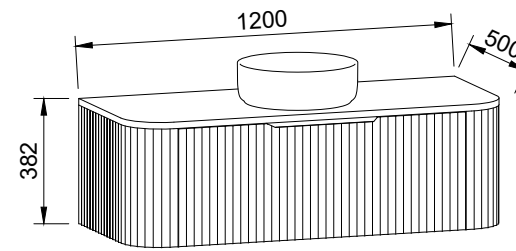

SANTOS 1200mm

Wall Hung

CABINET WITH	SKU	RRP
20mm SilkSurface Top with White Gloss Above Counter Ceramic Basin	SAN-V-1200-C-SSA-W	$2,960
No Top	SAN-VCO-1200-C-X-W	$2,248