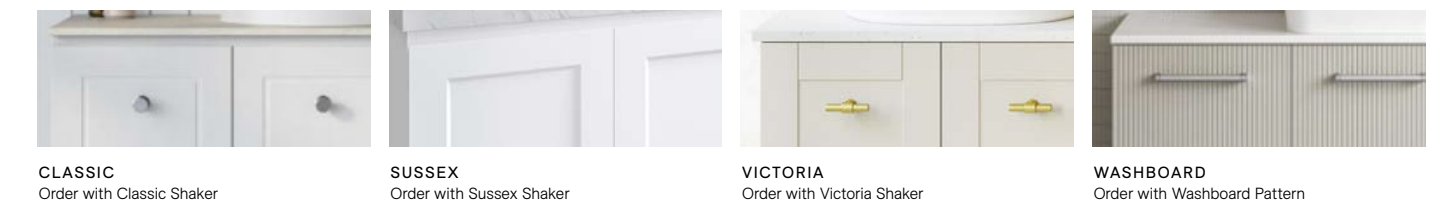

Victoria

G GOLD INCLUSIONS

VICTORIA 750mm

Wall Hung			Floor Standing		
CABINET WITH	SKU	RRP	CABINET WITH	SKU	RRP
Alpha Ceramic Top	VIC-V-750-C-APH-W	$1,983	Alpha Ceramic Top	VIC-V-750-C-APH-F	$2,209
20mm SilkSurface Top with White Gloss Above Counter Ceramic Basin	VIC-V-750-C-SSA-W	$2,321	20mm SilkSurface Top with White Gloss Above Counter Ceramic Basin	VIC-V-750-C-SSA-F	$2,667
20mm SilkSurface Top with White Gloss Under Counter Ceramic Basin (2x doors only)	VIC-V-750-C-SSU-W	$2,321	20mm SilkSurface Top with White Gloss Under Counter Ceramic Basin (2x doors only)	VIC-V-750-C-SSU-F	$2,667
60mm SilkSurface Freedom Top with White Gloss Above Counter Ceramic Basin	VIC-V-750-C-FRA-W	$2,484	60mm SilkSurface Freedom Top with White Gloss Above Counter Ceramic Basin	VIC-V-750-C-FRA-F	$2,830
60mm SilkSurface Freedom Top with White Gloss Under Counter Ceramic Basin	VIC-V-750-C-FRU-W	$2,484	60mm SilkSurface Freedom Top with White Gloss Under Counter Ceramic Basin	VIC-V-750-C-FRU-F	$2,830
No Top	VIC-VCO-750-C-X-W	$1,869	No Top	VIC-VCO-750-C-X-F	$2,096
No Top (2x doors only)	VICU-VCO-750-C-X-W	$1,869	No Top (2x doors only)	VICU-VCO-750-C-X-F	$2,096

NOTE: For Victoria - Victoria shaker panel standard unless specified otherwise. Refer to pages 258 - 262 for suitable handles.