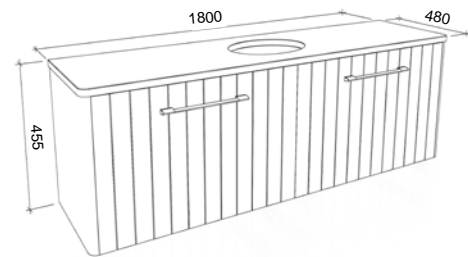

SABA 1800mm CENTRE BOWL

Wall Hung

CABINET WITH	SKU	RRP
20mm SilkSurface Top with White Gloss Above Counter Ceramic Basin	SAB-V-1800-C-SSA-W	$3,802
20mm SilkSurface Top with White Gloss Under Counter Ceramic Basin	SAB-V-1800-C-SSU-W	$4,093
No Top	SAB-VCO-1800-C-X-W	$2,104