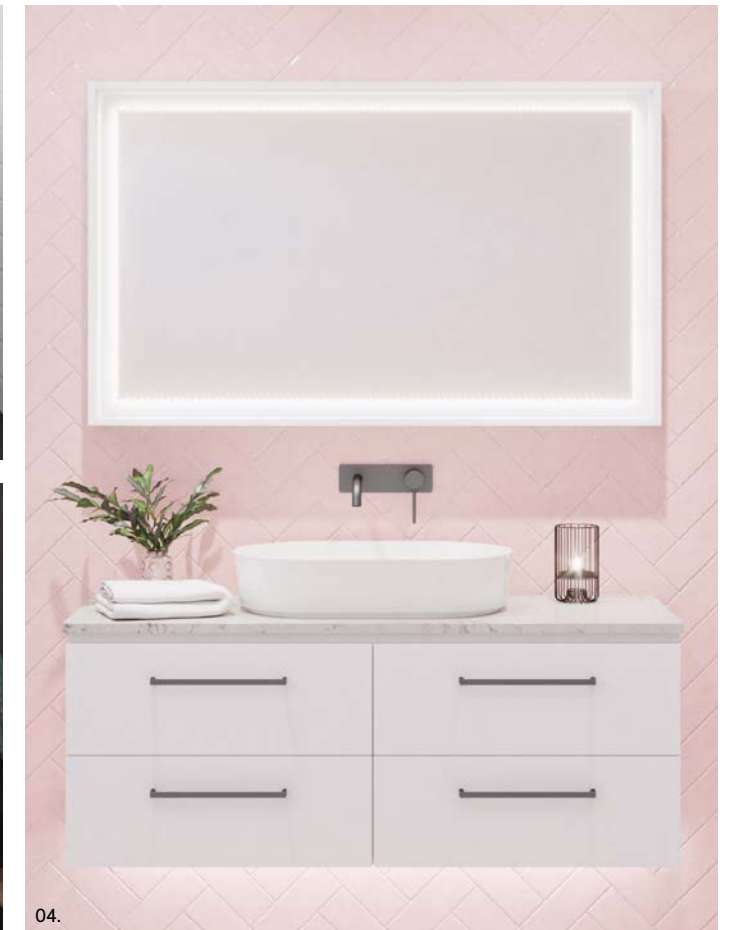

[01.] Ashton Vanity 900mm | ASH-V-900-C-SSA-W | $3,329 Perugian Walnut Cabinet with Calcutta Snow SilkSurface Top and White Gloss Radius Inset Ceramic Basin | Shown with Under Cabinet Lighting | LED-L-UNDERCAB-V | ADD $413 **[02.] Ashton Vanity 1500mm** | ASH-V-1500-D-SSA-F | $5,944 Havana Oak Cabinet with Arctic White SilkSurface Top and White Gloss Jessie Ceramic Basins **[03.] Ashton Vanity 1800mm** | ASH-V-1800-D-SSA-W | $5,633 Florentine Walnut Cabinet with Arctic White SilkSurface Top and White Gloss Enchant Ceramic Basins **[04.] Ashton Vanity 1200mm** | ASH-V-1200-C-SSA-W | $3,955 White Satin Cabinet with Bianco Pearl SilkSurface Top and White Gloss Myrtle Ceramic Basin | Shown with Under Cabinet Lighting | LED-L-UNDERCAB-V | ADD $413 **Please refer to pricelist pages for all available options.**