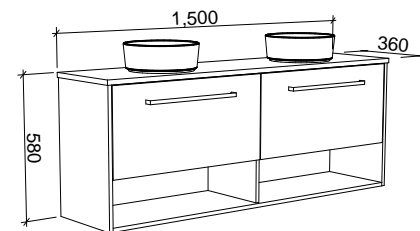

KARLIE 1500mm DOUBLE BOWL

Wall Hung

CABINET WITH	SKU	RRP
20mm SilkSurface Top with White Gloss Above Counter Ceramic Basins	KAR-V-1500-D-SSA-W	$4,173
20mm SilkSurface Top with White Gloss Ceramic Mini Under Counter Basins	KAR-V-1500-D-SSU-W	$4,173
No Top	KAR-VCO-1500-D-X-W	$2,213

NOTE: See pages 247 - 256 for selected small space basins for the Karlie.

Floor Standing