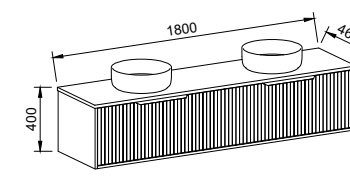

ELWOOD 1800mm DOUBLE BOWL

Wall Hung

CABINET WITH	SKU	RRP
20mm SilkSurface Top with White Gloss Above Counter Ceramic Basins	ELW-V-1800-D-SSA-W	$4,049
20mm SilkSurface Top with White Gloss Under Counter Ceramic Basins	ELW-V-1800-D-SSU-W	$4,313
No Top	ELW-VCO-1800-D-X-W	$2,001

Floor Standing