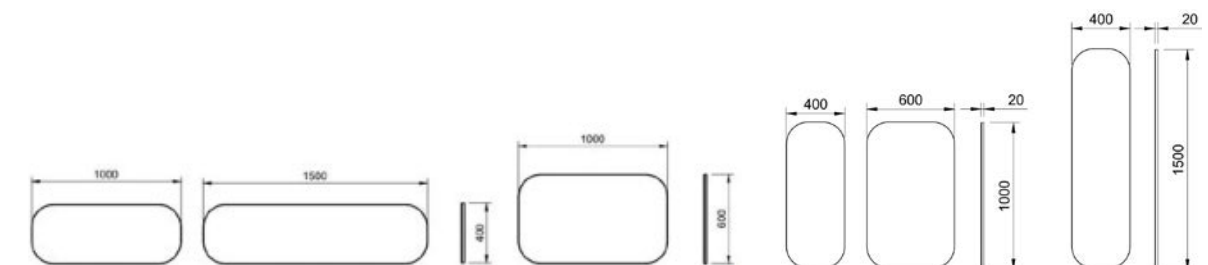

[01.] Jazz Arch Mirror 400mm x 1000mm | JZA-M-400-1000 | $503 each [02.] Jazz Arch Mirror 1000mm x 600mm | JZA-M-1000-600 | $706 [03.] Jazz Arch Mirror 600mm x 1000mm | JZA-M-600-1000 | $706 Please refer to pricelist pages for all available options.