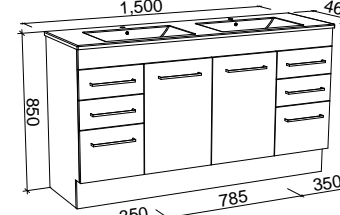

INDIANA 1500mm DOUBLE BOWL

Wall Hung

CABINET WITH	SKU	RRP
Alpha Ceramic Top	IND-V-1500-D-APH-W	\$3,535
No Top	IND-VCO-1500-D-X-W	\$1,973

Floor Standing

CABINET WITH	SKU	RRP
Alpha Ceramic Top	IND-V-1500-D-APH-F	\$3,736
No Top	IND-VCO-1500-D-X-F	\$2,172