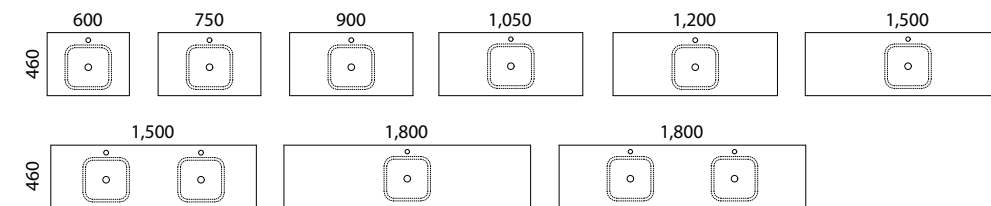

[01.] Oxbow Vanity 1500mm | OXB-V-1500-D-SSA-W | $4,855 Tassie Oak Cabinet with Arctic White SilkSurface Top and White Gloss Radius Inset Ceramic Basins | Shown with Under Cabinet Vanity Lighting | LED-L-UNDERCAB-V | ADD $413 **[02.] Oxbow Vanity 1200mm** | OXB-V-1200-C-SSA-F | $3,447 Classic Oak Cabinet with Star Dust SilkSurface Top and White Gloss Iconic 500 Ceramic Basin **[03.] Oxbow Vanity 1500mm** | OXB-V-1500-D-SSU-W | $4,855 Light Grey Satin Cabinet with Stratiss SilkSurface Top and White Gloss Allure Under Counter Ceramic Basins **[04.] Oxbow Vanity 750mm** | OXB-V-750-C-SSA-F | $2,702 Planked Urban Oak Cabinet with Arctic White SilkSurface Top and White Gloss Allure Dimple Ceramic Basin **Please refer to pricelist pages for all available options.**