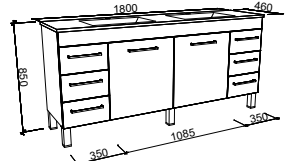

Bargo

G GOLD INCLUSIONS

BARGO 1800mm DOUBLE BOWL

Wall Hung

Floor Standing

On Legs

CABINET WITH	SKU	RRP
Classic Mineral Composite Top	BAR-V-1800-D-CLA-W	\$3,833
Regal Mineral Composite Top	BAR-V-1800-D-REG-W	\$4,077
Grand Mineral Composite Top	BAR-V-1800-D-GND-W	\$4,504
20mm SilkSurface Top with White Gloss Above Counter Ceramic Basins	BAR-V-1800-D-SSA-W	\$4,460
20mm SilkSurface Top with White Gloss Under Counter Ceramic Basins	BAR-V-1800-D-SSU-W	\$4,460
No Top	BAR-VCO-1800-D-X-W	\$2,294