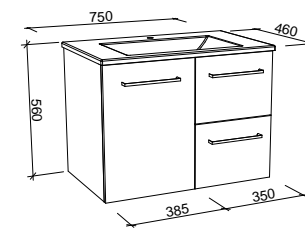

CARLO 750mm

Wall Hung

CABINET WITH	SKU	RRP
Regal Mineral Composite Top	CAR-V-750-C-REG-W	$1,764
Alpha Ceramic Top	CAR-V-750-C-APH-W	$1,764
Haven Matt Dolomite Top	CAR-V-750-C-HVN-W	$1,764
Grand Mineral Composite Top	CAR-V-750-C-GND-W	$1,945
No Top	CAR-VCO-750-C-X-W	$1,301

Floor Standing