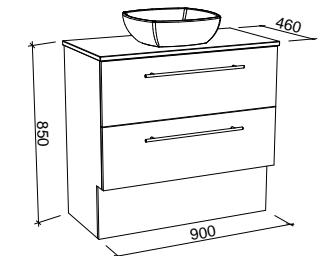

Floor Standing