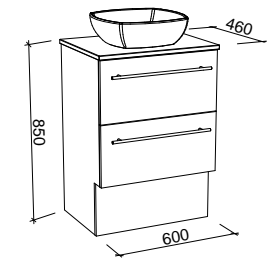

Oxbow

G GOLD INCLUSIONS

OXBOW 600mm

Wall Hung

Floor Standing

CABINET WITH	SKU	RRP
20mm SilkSurface Top with White Gloss Above Counter Ceramic Basin	OXB-V-600-C-SSA-W	\$2,427
20mm SilkSurface Top with White Gloss Under Counter Ceramic Basin	OXB-V-600-C-SSU-W	\$2,427
No Top	OXB-VCO-600-C-X-W	\$1,472