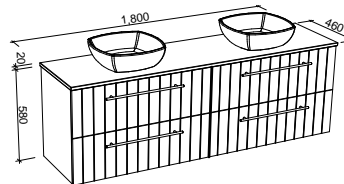

HENLEY 1800mm DOUBLE BOWL

Wall Hung

CABINET WITH	SKU	RRP
20mm SilkSurface Top with White Gloss Above Counter Ceramic Basins	HEN-V-1800-D-SSA-W	$5,458
20mm SilkSurface Top with White Gloss Under Counter Ceramic Basins	HEN-V-1800-D-SSU-W	$5,458
No Top	HEN-VCO-1800-D-X-W	$3,394