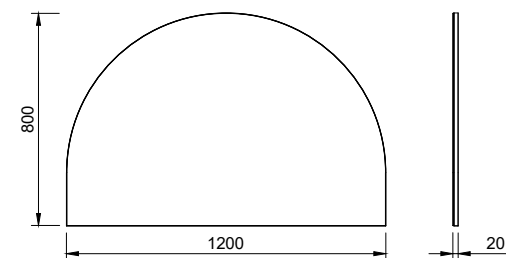

Melody Mirror

Step into modern elegance with the captivating half-moon design of the Melody mirror. Embracing contemporary trends, the mirror's gentle curve and generous surface make it a perfect addition to elevate the aesthetic of your bathroom.

- Easy split batten mounting system
- White satin edging unless specified otherwise

[01.] Melody Mirror 1200mm | MEL-M-1200-800 | $1,127 **[02.] Melody Mirror 1200mm** | MEL-M-1200-800 | $1,127 | Shown with Mirror Lighting Upgrade | LED-L-MIRROR | ADD $413 **[03.] Melody Mirror 1200mm** | MEL-M-1200-800 | $1,127 **Please refer to pricelist pages for all available options.**

Miami Mirror

Upgrade your bathroom with the Miami mirror, a stunning piece that exudes modern elegance. With a range of sizes available, you can select the perfect fit for your space, whether you have a small powder room or a large master bathroom.

- Easy split batten mounting system
- Available in vertical hung upon request (additional charges may apply)