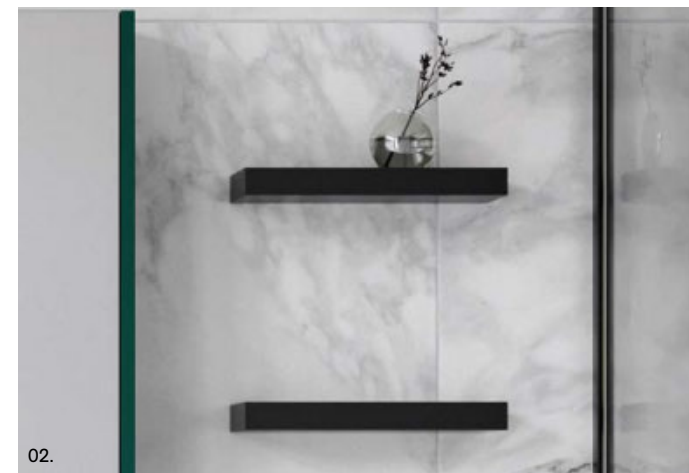

[01.] Splice Shelf 450mm | SPL-S-450 | $133 each Tassie Oak Shelves **[02.] Splice Shelf 300mm** | SPL-S-300 | $108 each Black Satin Shelves **[03.] Splice Shelf 450mm** | SPL-S-450 | $133 each Estella Oak Shelves **Please refer to pricelist pages for all available options.**

NOTE: Special Woodgrain colours not available.