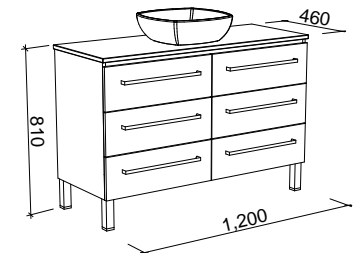

CABINET WITH	SKU	RRP
20mm SilkSurface Top with White Gloss Above Counter Ceramic Basin	ASH-V-1200-C-SSA-L	$4,564
No Top	ASH-VCO-1200-C-X-L	$2,789

NOTE: Cabinet height for Ashton vanities may need to be altered to suit Under Counter basins. POA.