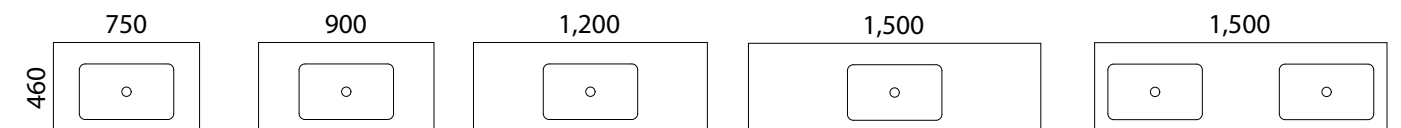

Rockford

S SILVER INCLUSIONS

The Rockford vanity boasts a slimline design and modern, elegant aesthetic. Fingerpull is standard on this all-door vanity, although handles are available on request.

Available in wall hung and floor standing.

- Top options include:
  - 20mm integrated tops - Alpha or Haven